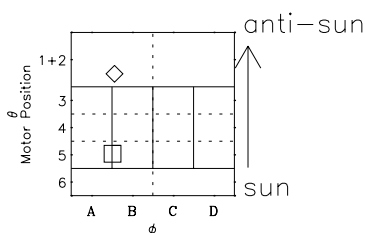

# Galileo EPD Real-Time Six-Sector 97311

Software Version: RTLINE\_R6 V 1.20  
Data Production: 06-03-00  
Plot Production: Sun Sep 16 08:32:17 2001

◇ = Jupiter look direction  
□ = Corotation look direction