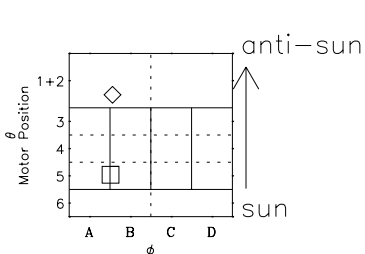

# Galileo EPD Real-Time Six-Sector 97311

Software Version: RTLINE\_R6 V 1.20  
Data Production: 06-03-00  
Plot Production: Sun Sep 16 08:32:17 2001

◇ = Jupiter look direction  
□ = Corotation look direction