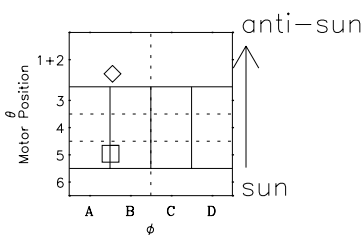

# Galileo EPD Real-Time Six-Sector 97311

Software Version: RTLINE\_R6 V 1.20  
Data Production: 06-03-00  
Plot Production: Sun Sep 16 08:32:15 2001

◇ = Jupiter look direction  
□ = Corotation look direction