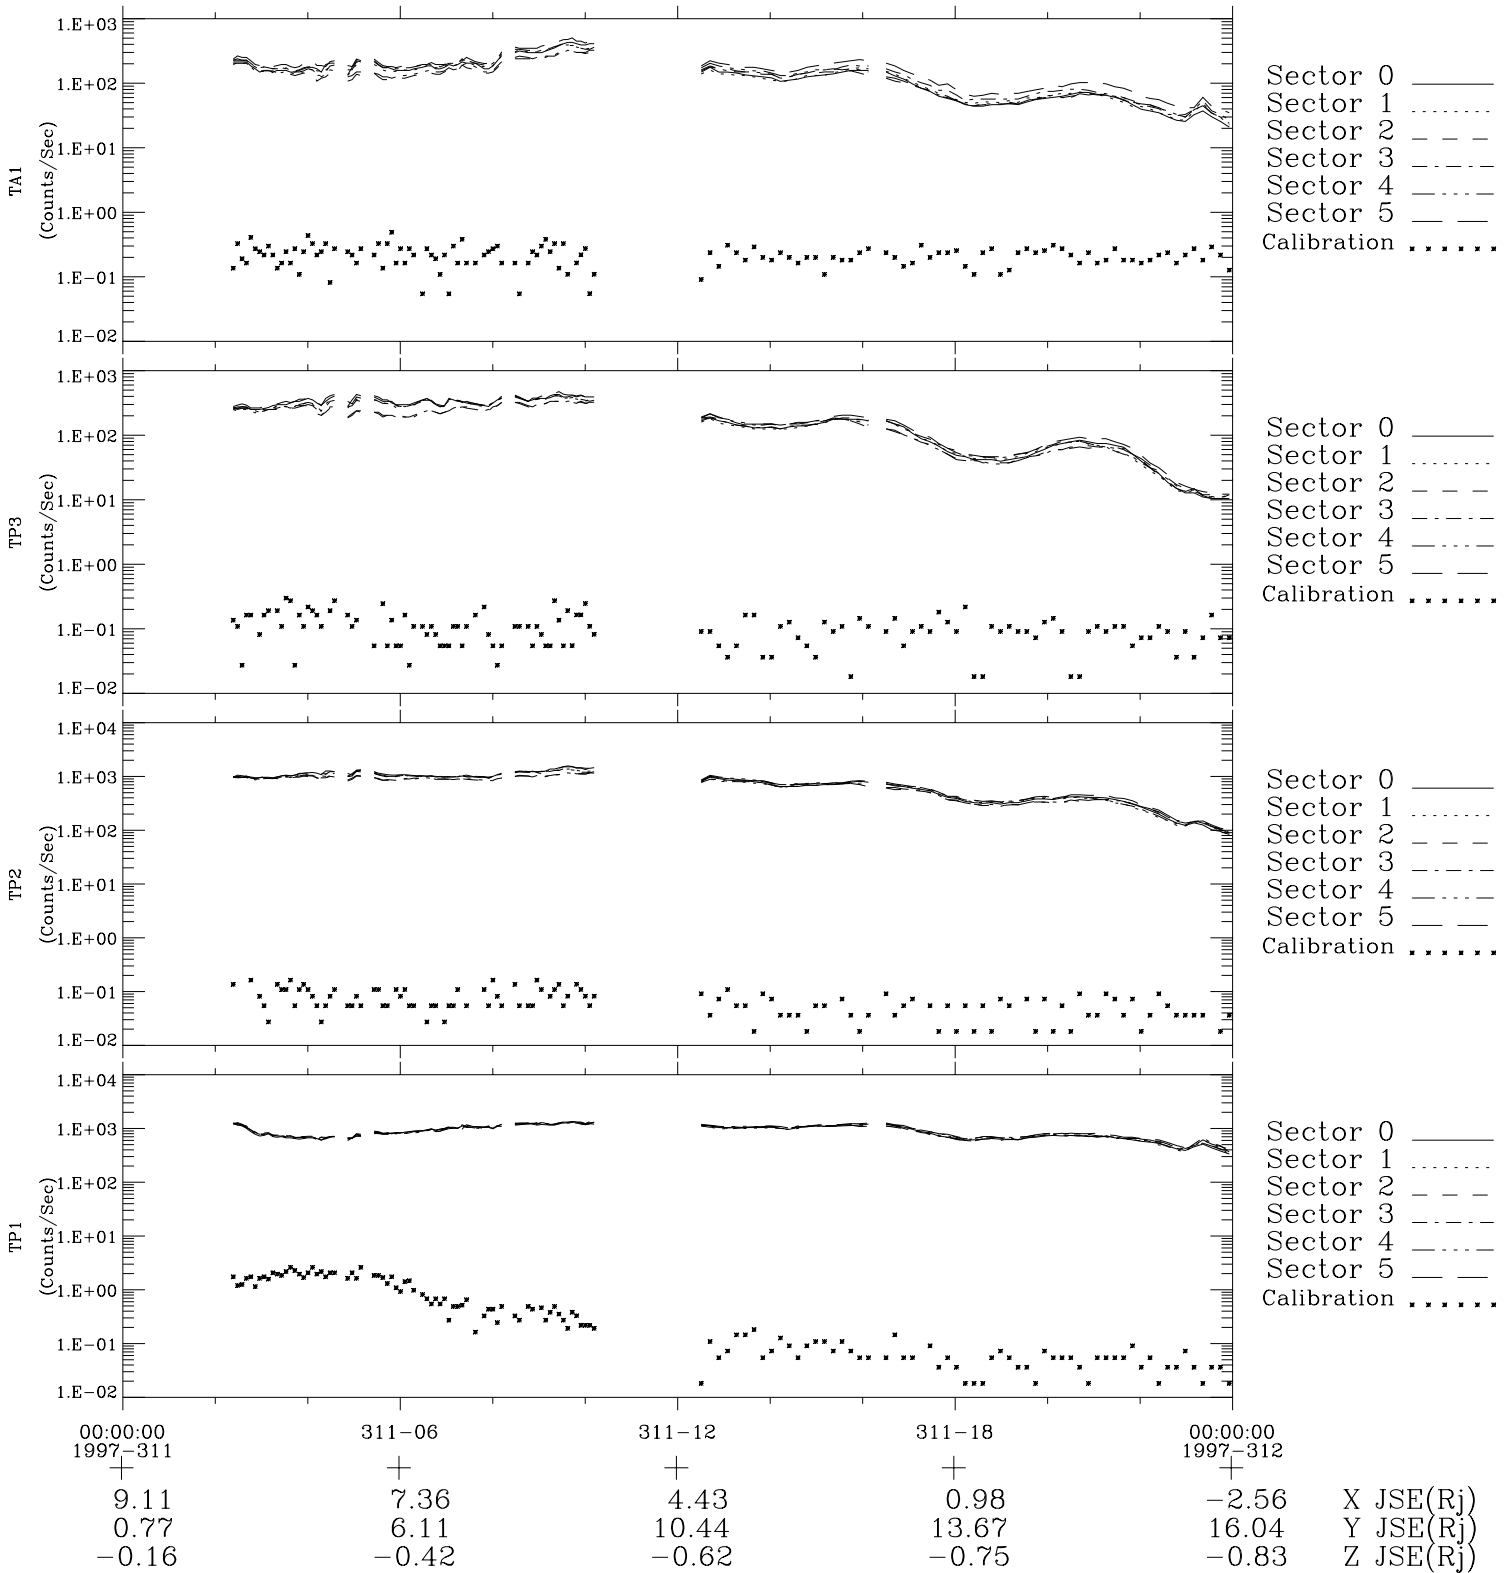

# Galileo EPD Real-Time Six-Sector 97311

Software Version: RTLINE\_R6 V 1.20  
Data Production: 06-03-00  
Plot Production: Sun Sep 16 08:32:15 2001

◇ = Jupiter look direction  
□ = Corotation look direction