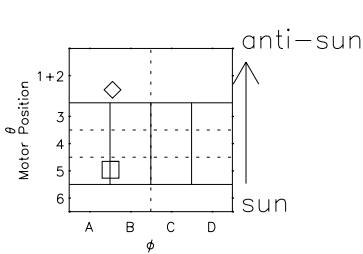

Galileo EPD Real Elevation Anisotropies 97311

Software Version: RTELEV_MEAN V 1.20
Data Production: 06-03-00
Plot Production: Sun Sep 16 08:30:59 2001
Color File: wondr3
Geofactor File: 1.1

- ◇ = Jupiter look direction
- = Corotation look direction