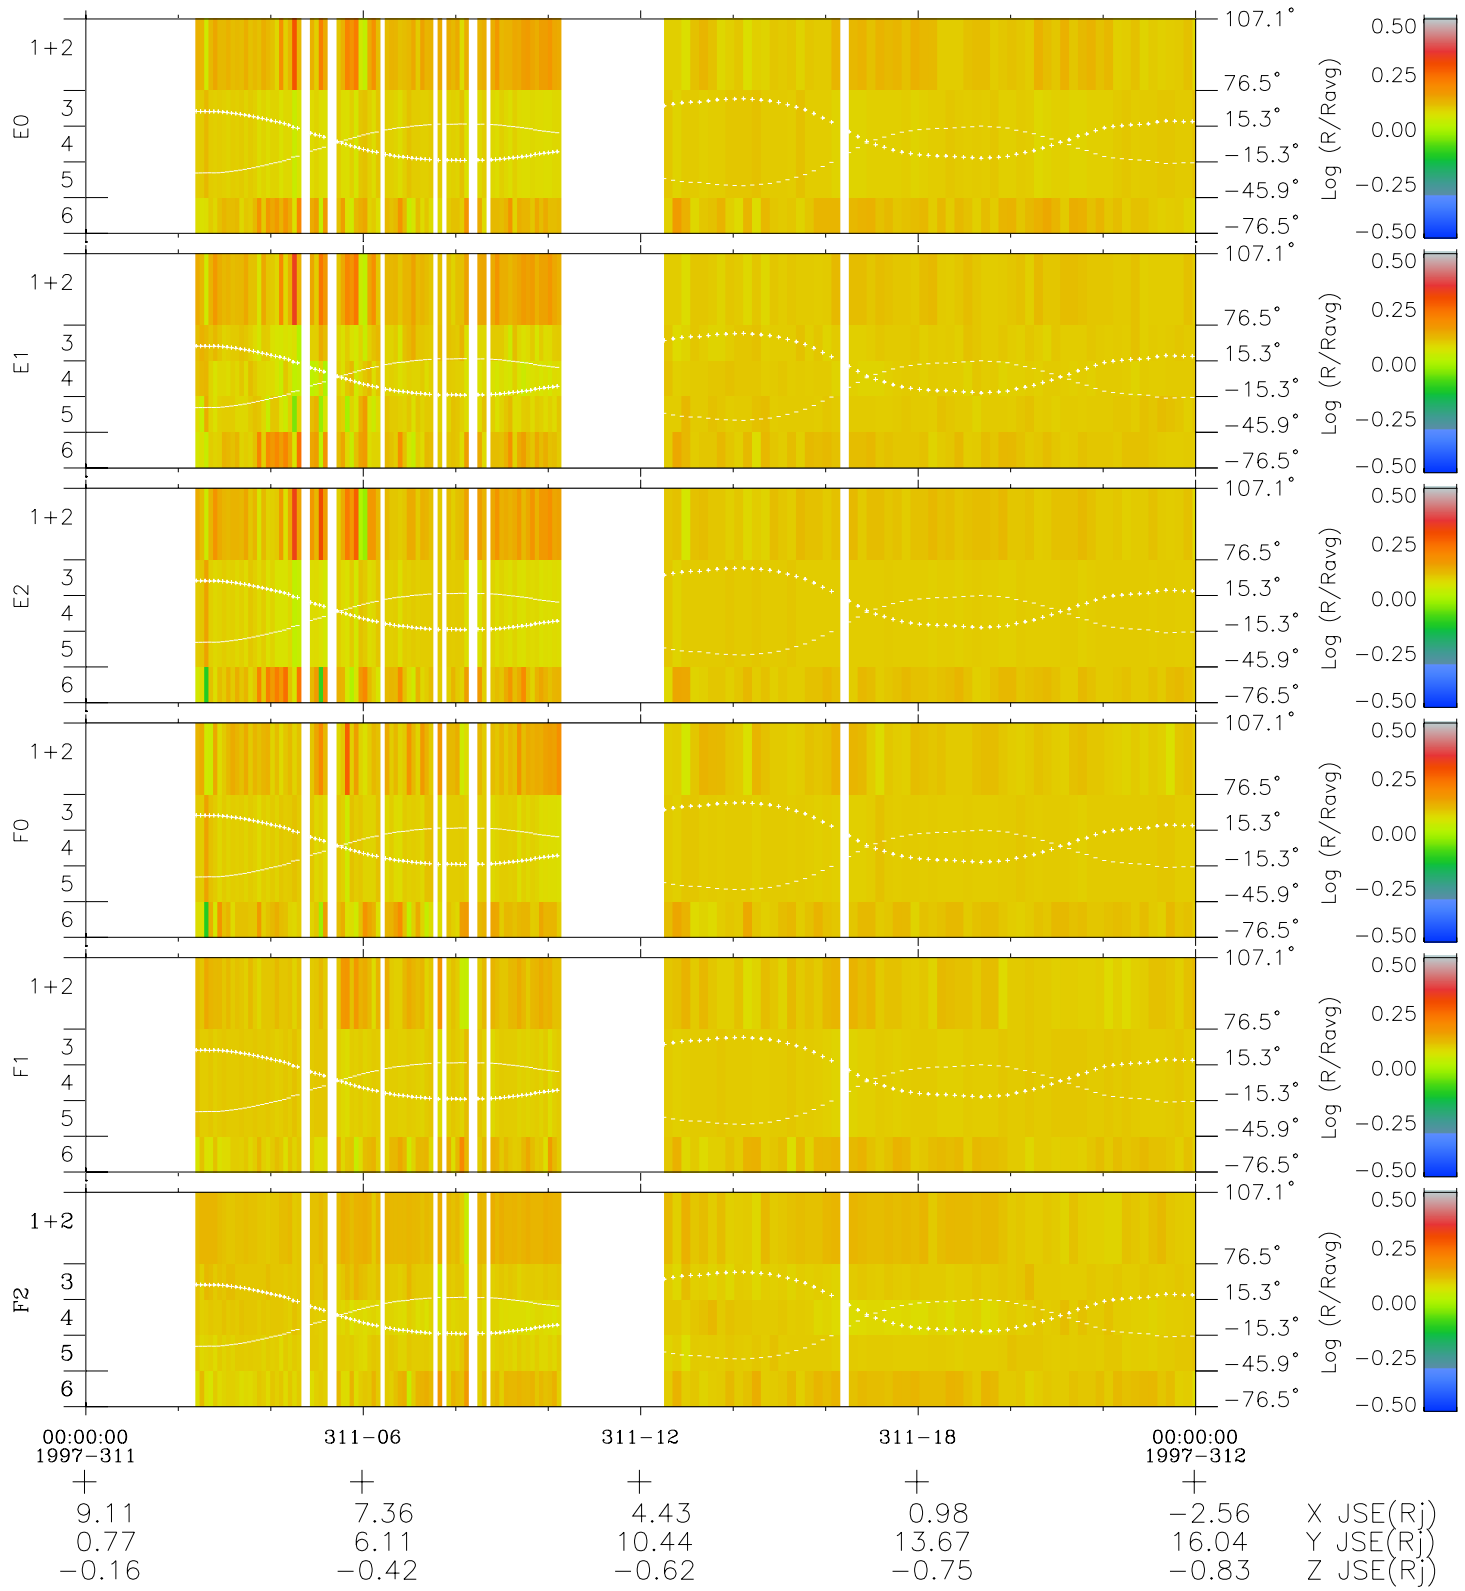

Galileo EPD Real Elevation Anisotropies 97311

Software Version: RTELEV_MEAN V 1.20
Data Production: 06-03-00
Plot Production: Sun Sep 16 08:30:59 2001
Color File: wondr3
Geofactor File: 1.1

- ◇ = Jupiter look direction
- = Corotation look direction