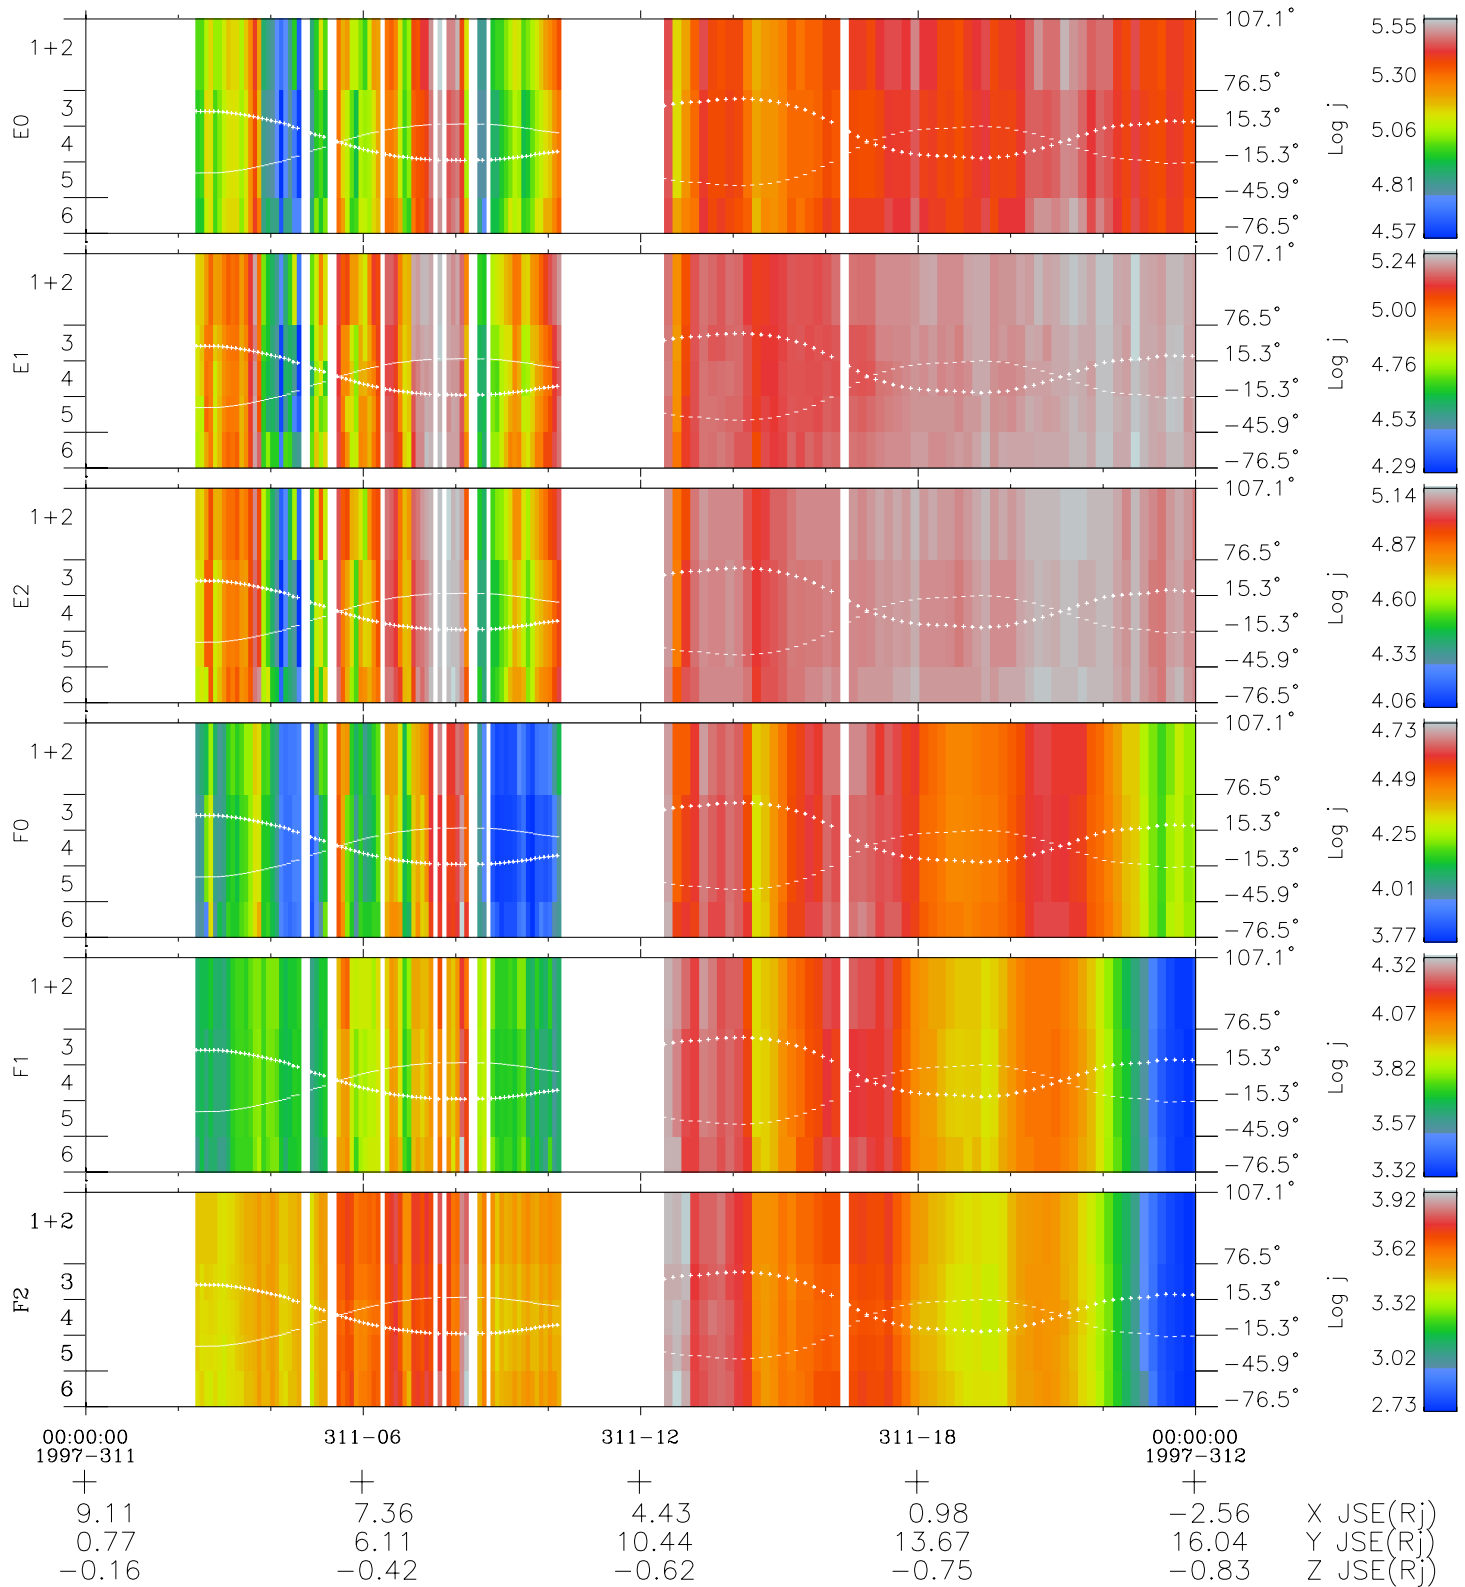

Galileo EPD Real Elevation Anisotropies 97311

Software Version: RTELEV_FLUX V 1.20
Data Production: 06-03-00
Plot Production: Sun Sep 16 08:31:12 2001
Color File: wondr3
Geofactor File: 1.1

◇ = Jupiter look direction
□ = Corotation look direction