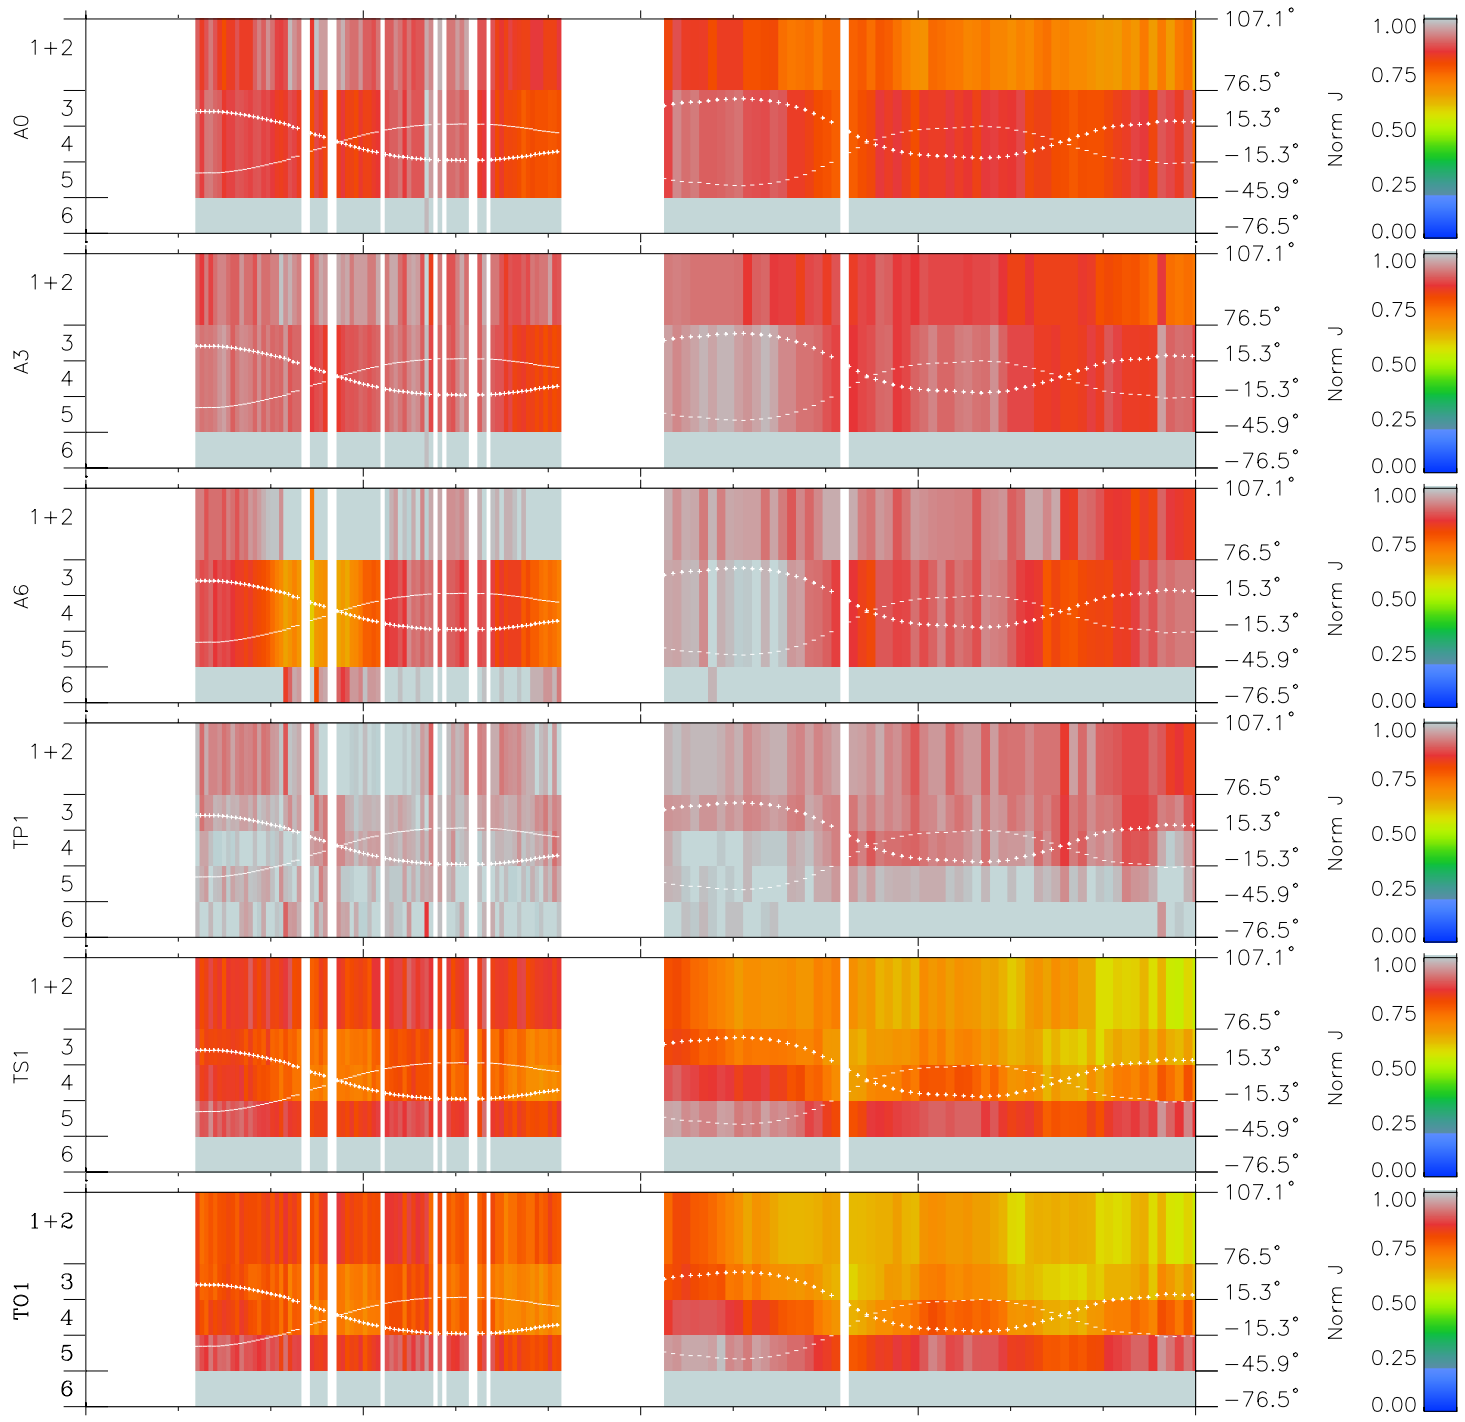

Galileo EPD Real Elevation Anisotropies 97311

Software Version: RTELEV_NORM V 1.20
Data Production: 06-03-00
Plot Production: Sun Sep 16 08:31:19 2001
Color File: wondr3
Geofactor File: 1.1

00:00:00 1997-311	311-06	311-12	311-18	00:00:00 1997-312	
+	+	+	+	+	X JSE(R _j)
9.11	7.36	4.43	0.98	-2.56	Y JSE(R _j)
0.77	6.11	10.44	13.67	16.04	Z JSE(R _j)
-0.16	-0.42	-0.62	-0.75	-0.83	

- ◇ = Jupiter look direction
- = Corotation look direction