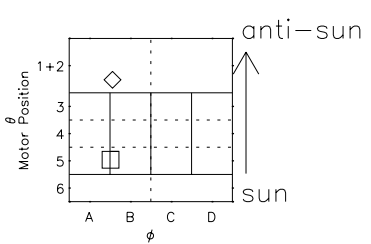

Galileo EPD Real Elevation Anisotropies 97311

Software Version: RTELEV_NORM V 1.20
Data Production: 06-03-00
Plot Production: Sun Sep 16 08:31:19 2001
Color File: wondr3
Geofactor File: 1.1

00:00:00 1997-311	311-06	311-12	311-18	00:00:00 1997-312	
+	+	+	+	+	X JSE(R _j)
9.11	7.36	4.43	0.98	-2.56	Y JSE(R _j)
0.77	6.11	10.44	13.67	16.04	Z JSE(R _j)
-0.16	-0.42	-0.62	-0.75	-0.83	

- ◇ = Jupiter look direction
- = Corotation look direction