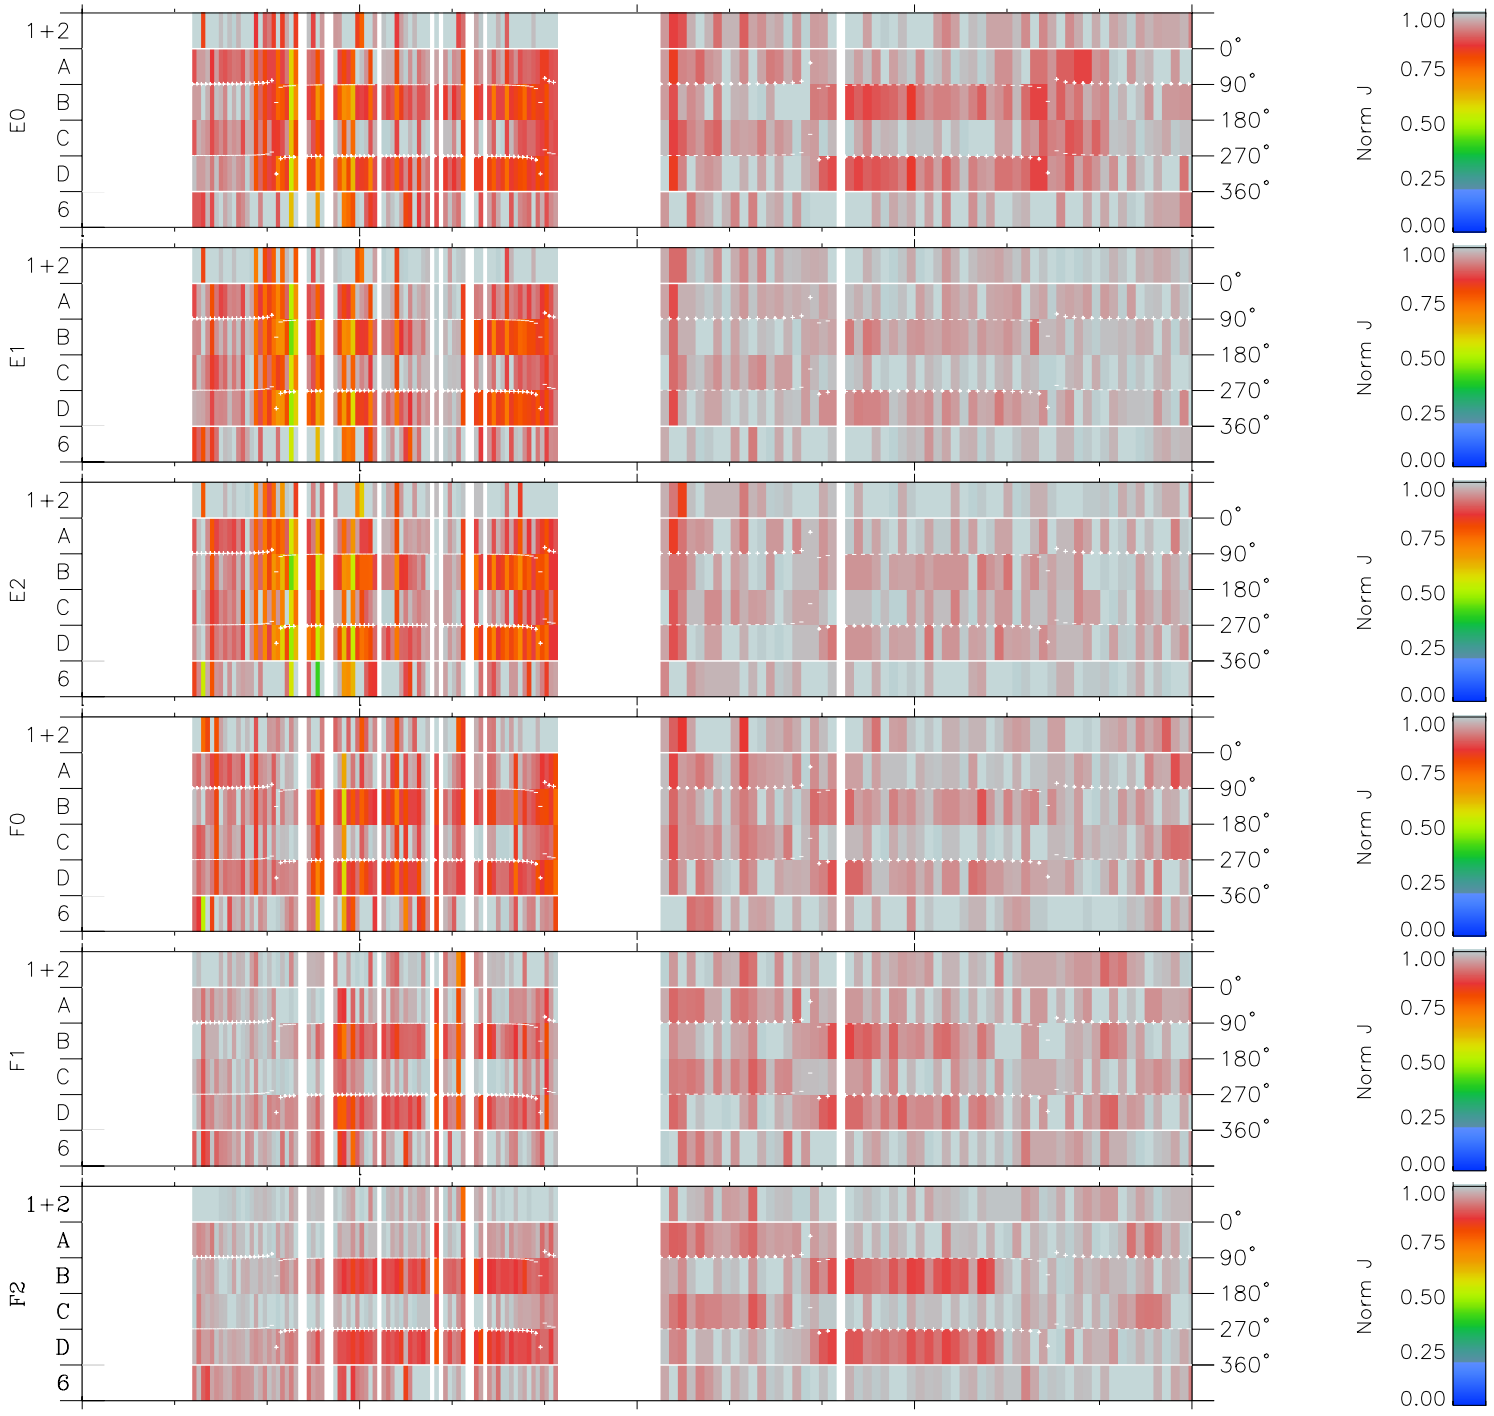

Galileo EPD Real Time Azimuth Anisotropies 97311

Software Version: RTAZIM_NORM V 1.20
 Data Production: 06-03-00
 Plot Production: Sun Sep 16 08:32:02 2001
 Color File: wondr3
 Geofactor File: 1.1

00:00:00 1997-311	311-06	311-12	311-18	00:00:00 1997-312	
+	+	+	+	+	X JSE(R _j)
9.11	7.36	4.43	0.98	-2.56	Y JSE(R _j)
0.77	6.11	10.44	13.67	16.04	Z JSE(R _j)
-0.16	-0.42	-0.62	-0.75	-0.83	

- ◇ = Jupiter look direction
- = Corotation look direction