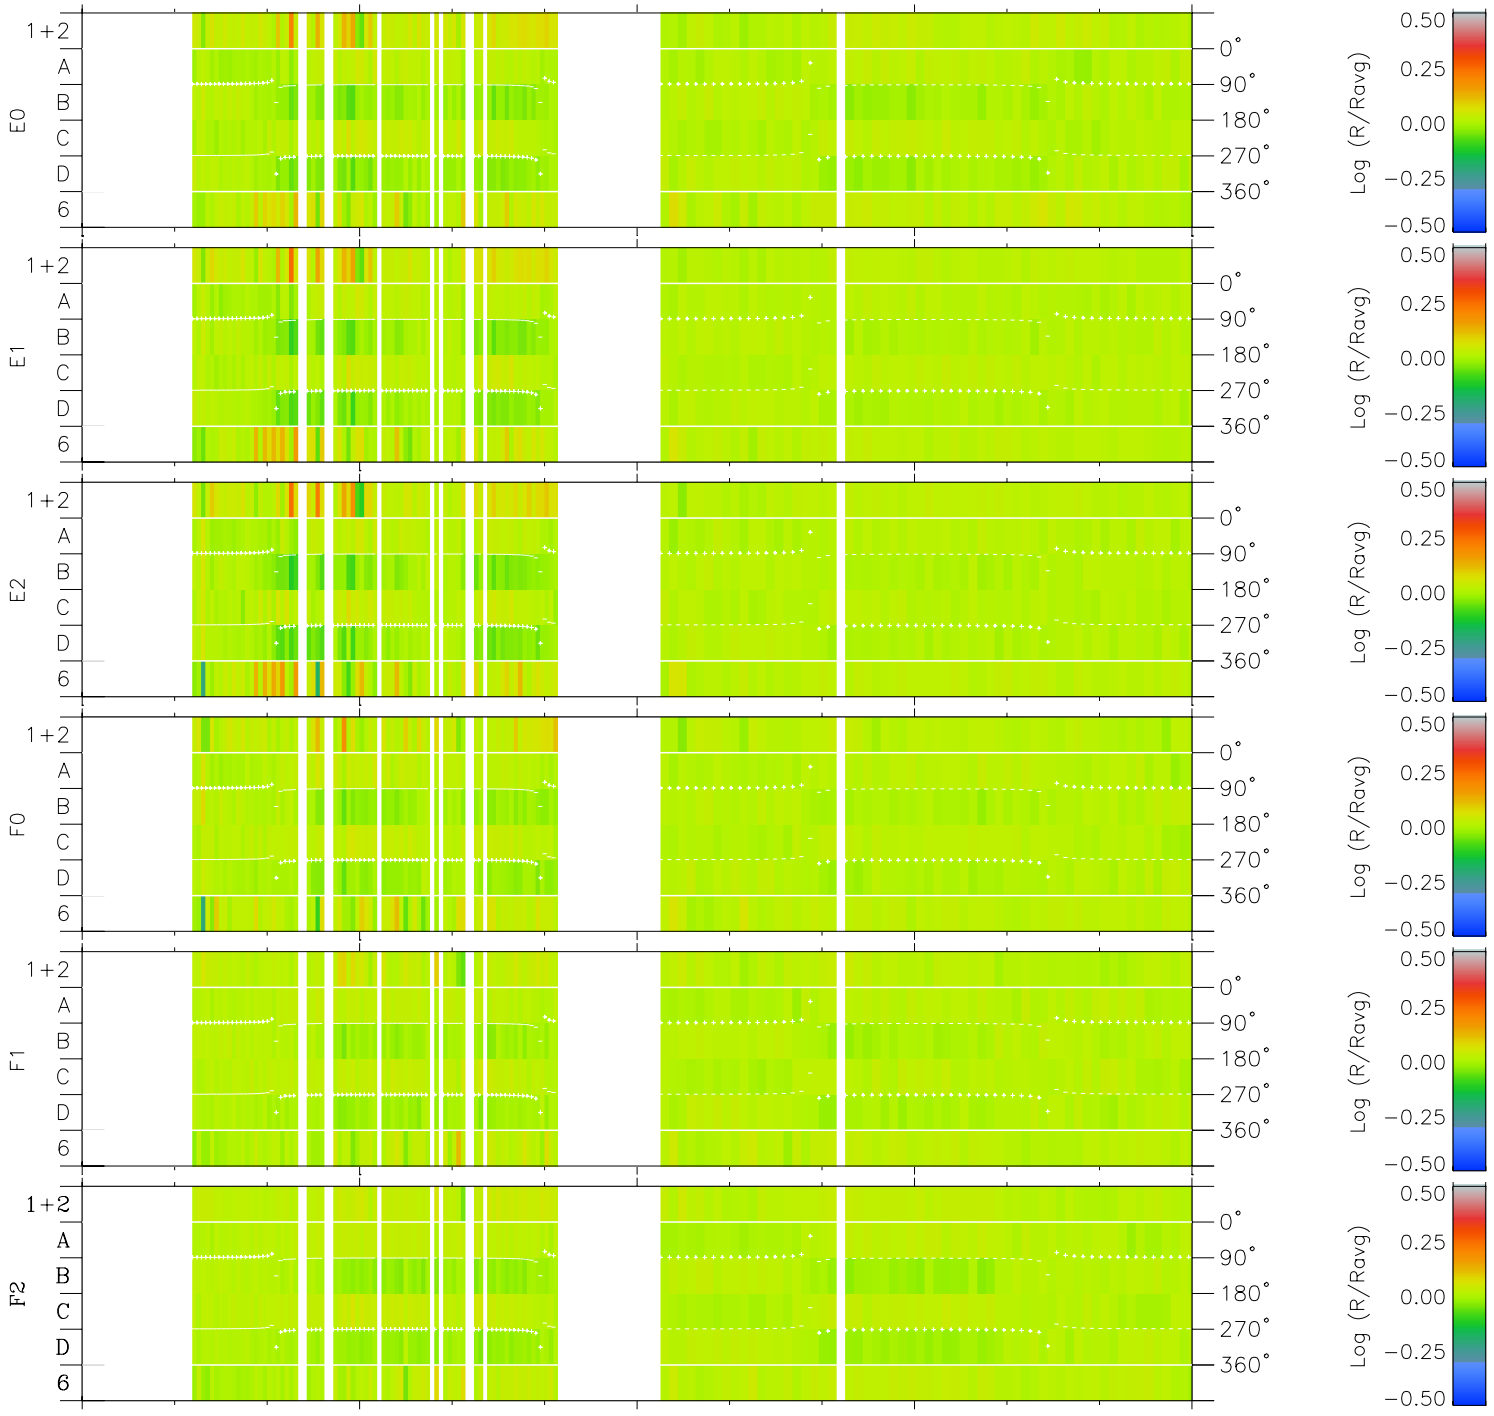

Galileo EPD Real Time Azimuth Anisotropies 97311

Software Version: RTAZIM_MEAN V 1.20
 Data Production: 06-03-00
 Plot Production: Sun Sep 16 08:31:38 2001
 Color File: wondr3
 Geofactor File: 1.1

00:00:00 1997-311	311-06	311-12	311-18	00:00:00 1997-312	
+	+	+	+	+	X JSE(R _j)
9.11	7.36	4.43	0.98	-2.56	Y JSE(R _j)
0.77	6.11	10.44	13.67	16.04	Z JSE(R _j)
-0.16	-0.42	-0.62	-0.75	-0.83	

- ◇ = Jupiter look direction
- = Corotation look direction