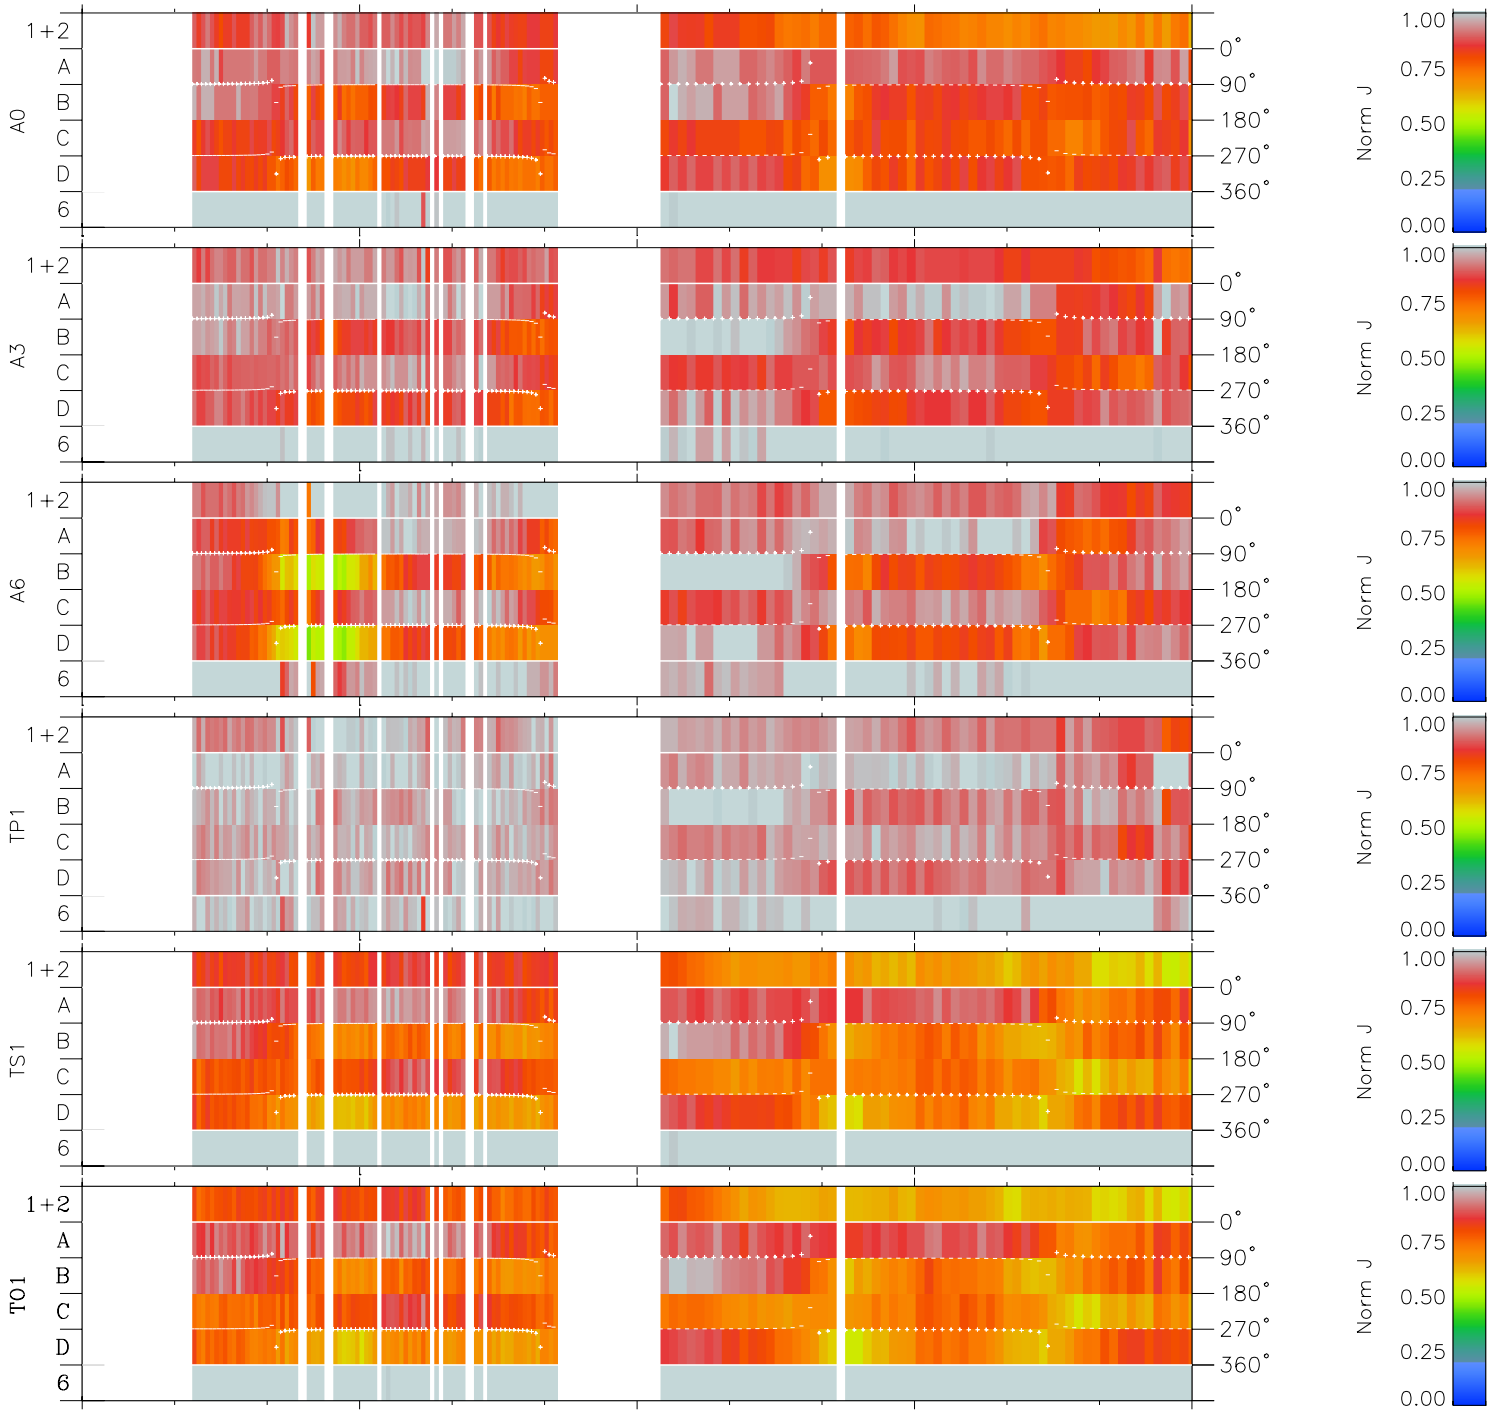

Galileo EPD Real Time Azimuth Anisotropies 97311

Software Version: RTAZIM_NORM V 1.20
Data Production: 06-03-00
Plot Production: Sun Sep 16 08:31:56 2001
Color File: wondr3
Geofactor File: 1.1

00:00:00 1997-311	311-06	311-12	311-18	00:00:00 1997-312	
+	+	+	+	+	X JSE(R _j)
9.11	7.36	4.43	0.98	-2.56	Y JSE(R _j)
0.77	6.11	10.44	13.67	16.04	Z JSE(R _j)
-0.16	-0.42	-0.62	-0.75	-0.83	

- ◇ = Jupiter look direction
- = Corotation look direction