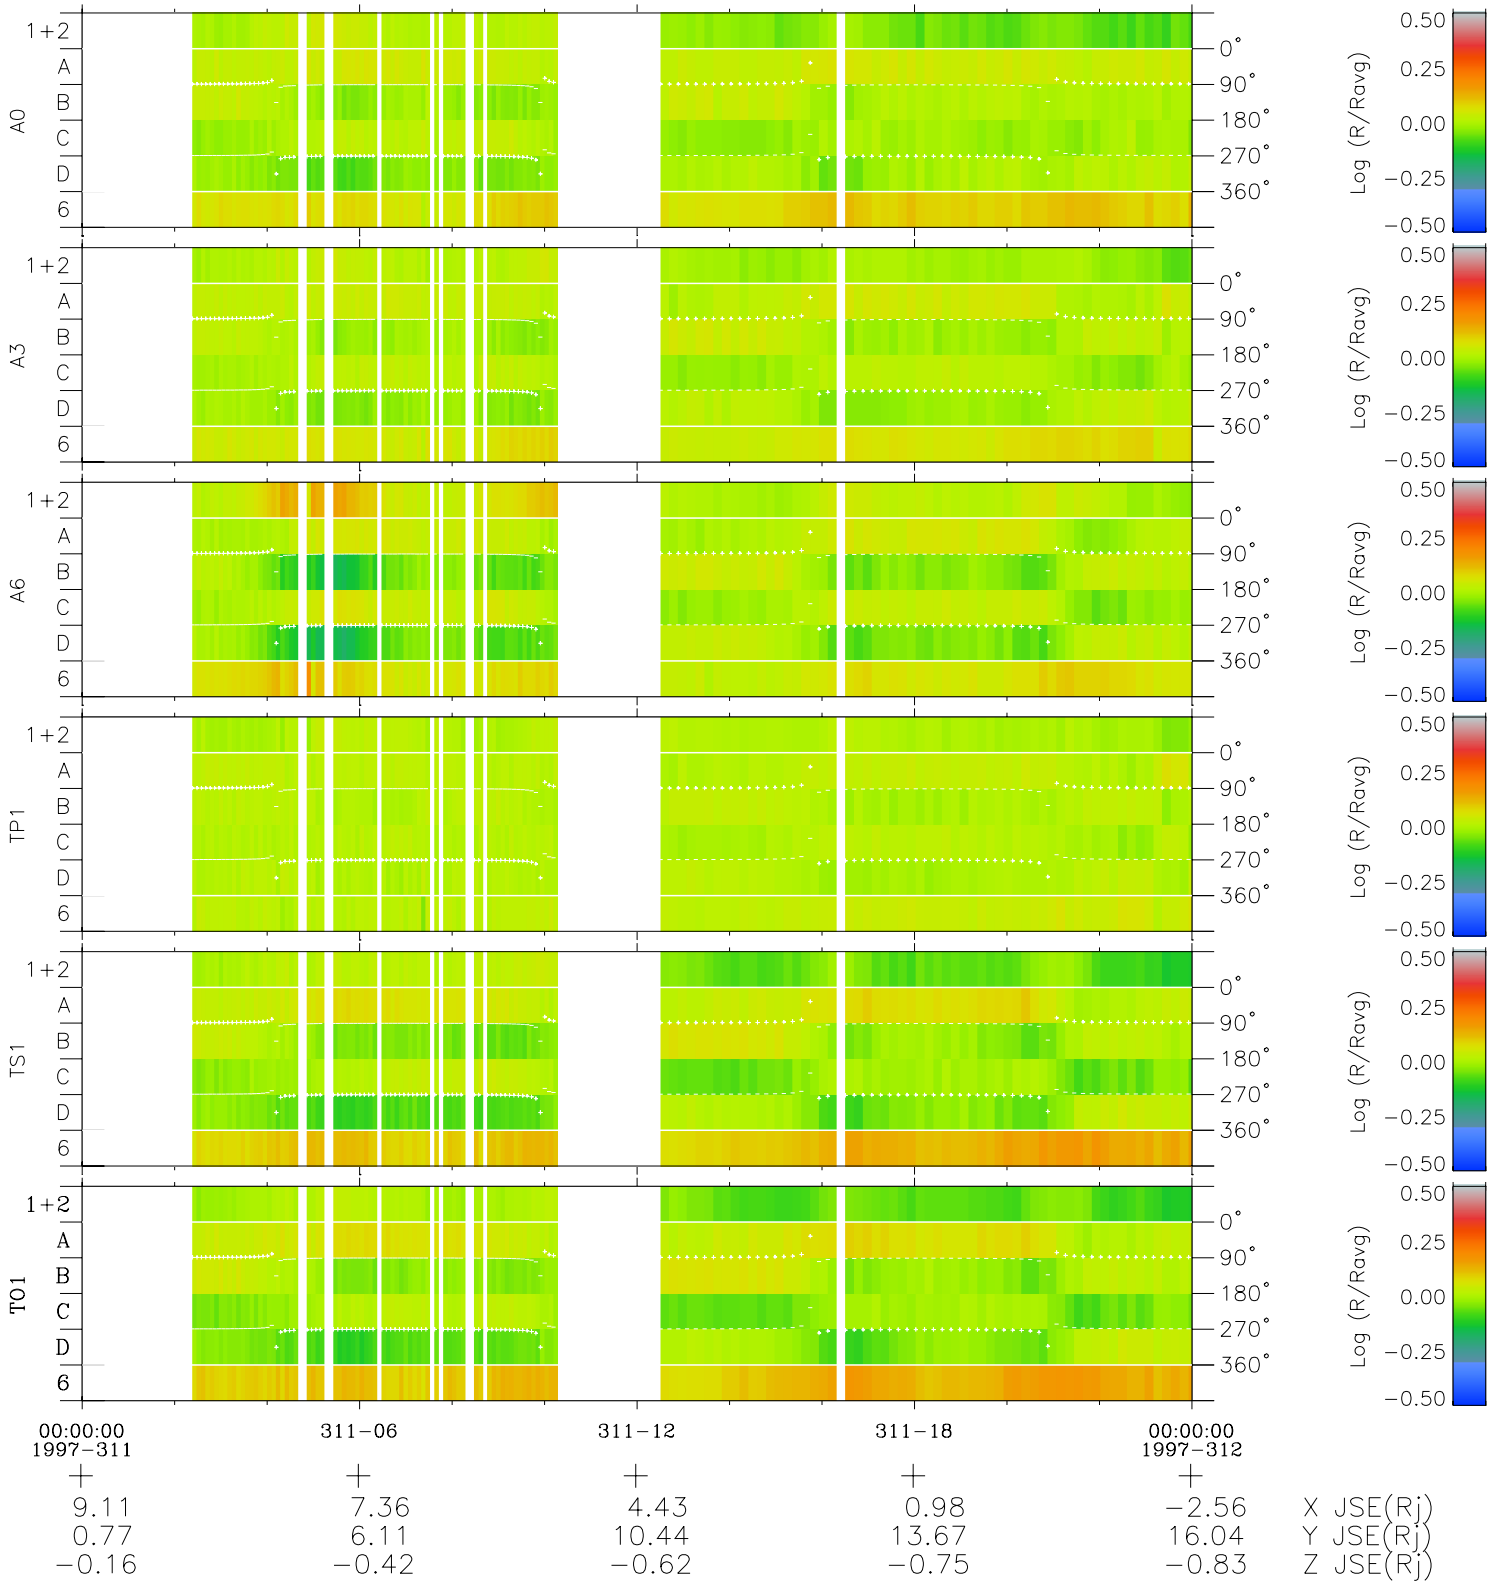

# Galileo EPD Real Time Azimuth Anisotropies 97311

Software Version: RTAZIM\_MEAN V 1.20  
 Data Production: 06-03-00  
 Plot Production: Sun Sep 16 08:31:32 2001  
 Color File: wondr3  
 Geofactor File: 1.1

◇ = Jupiter look direction  
 □ = Corotation look direction