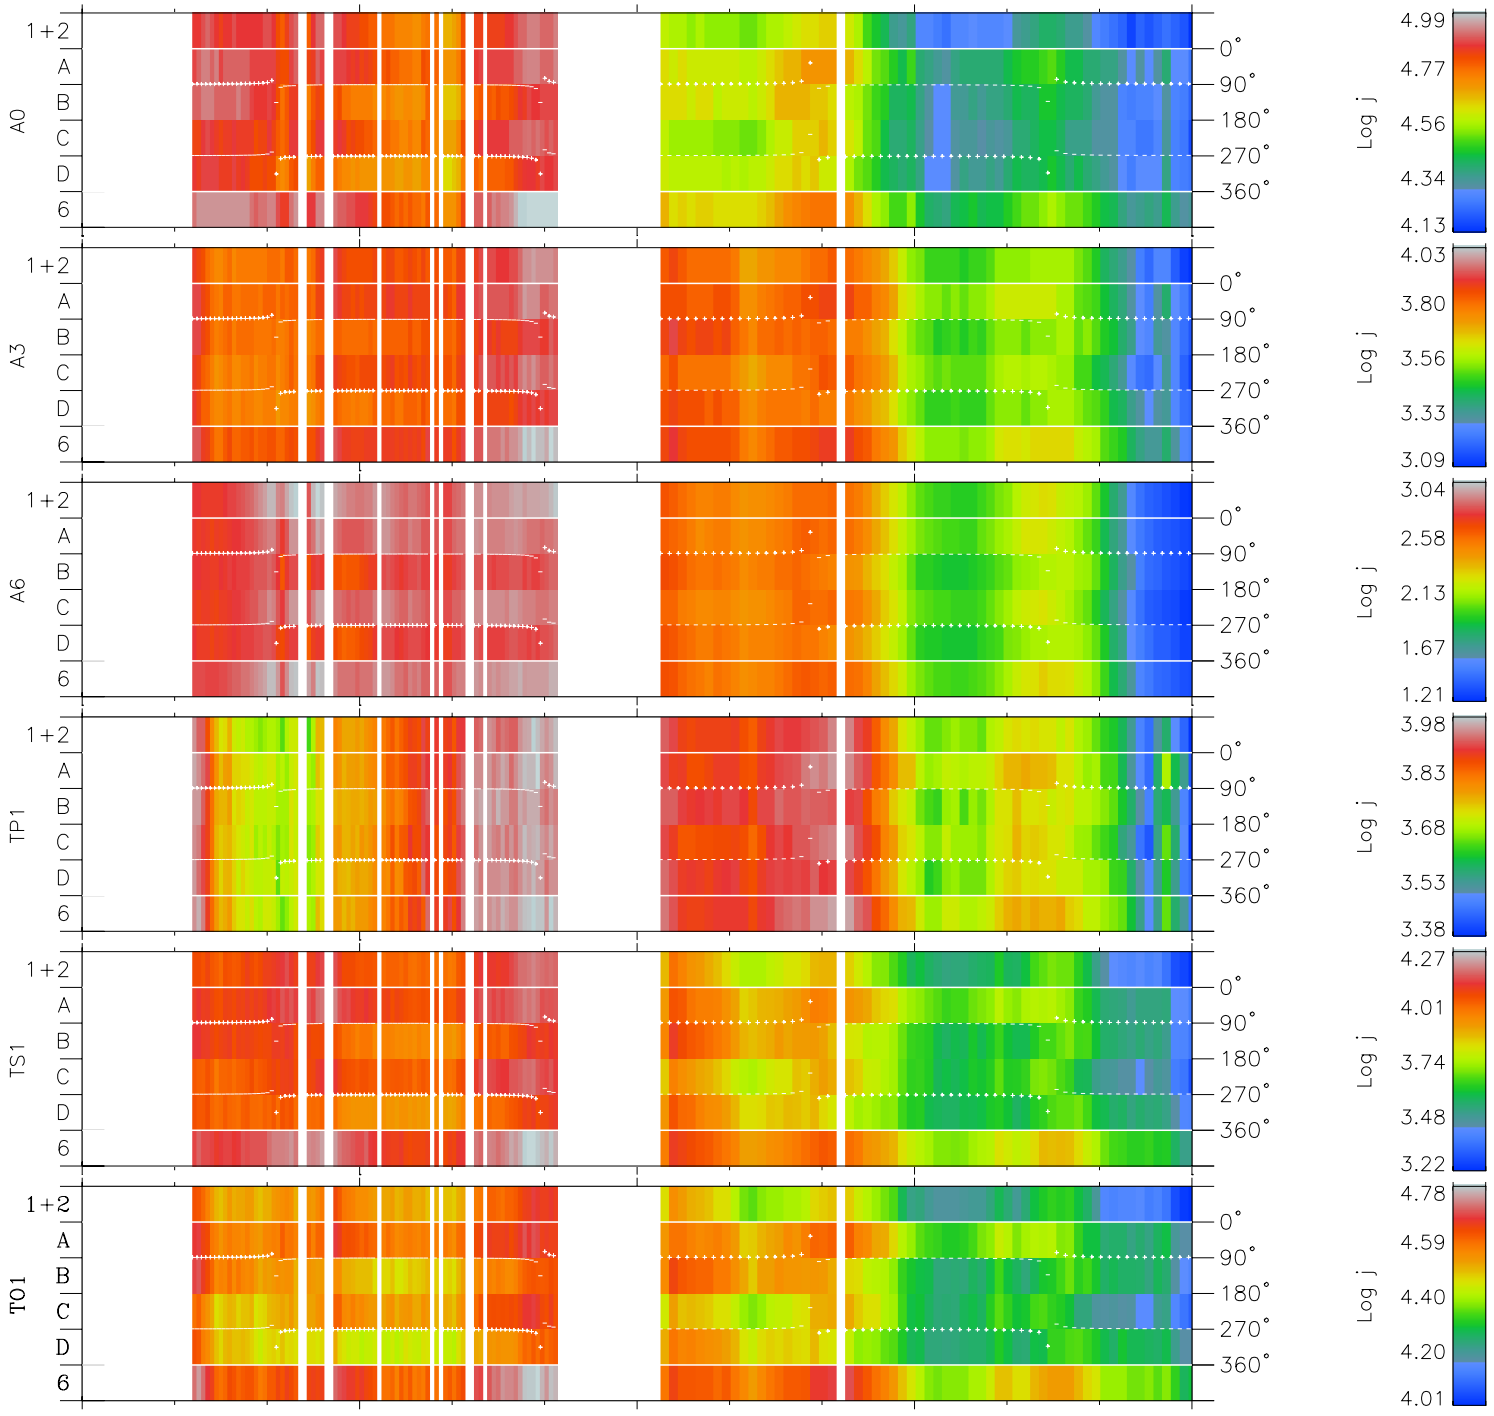

Galileo EPD Real Time Azimuth Anisotropies 97311

Software Version: RTAZIM_FLUX V 1.20
Data Production: 06-03-00
Plot Production: Sun Sep 16 08:31:44 2001
Color File: wondr3
Geofactor File: 1.1

00:00:00 1997-311	311-06	311-12	311-18	00:00:00 1997-312	
+	+	+	+	+	X JSE(R _j)
9.11	7.36	4.43	0.98	-2.56	Y JSE(R _j)
0.77	6.11	10.44	13.67	16.04	Z JSE(R _j)
-0.16	-0.42	-0.62	-0.75	-0.83	

◇ = Jupiter look direction
□ = Corotation look direction