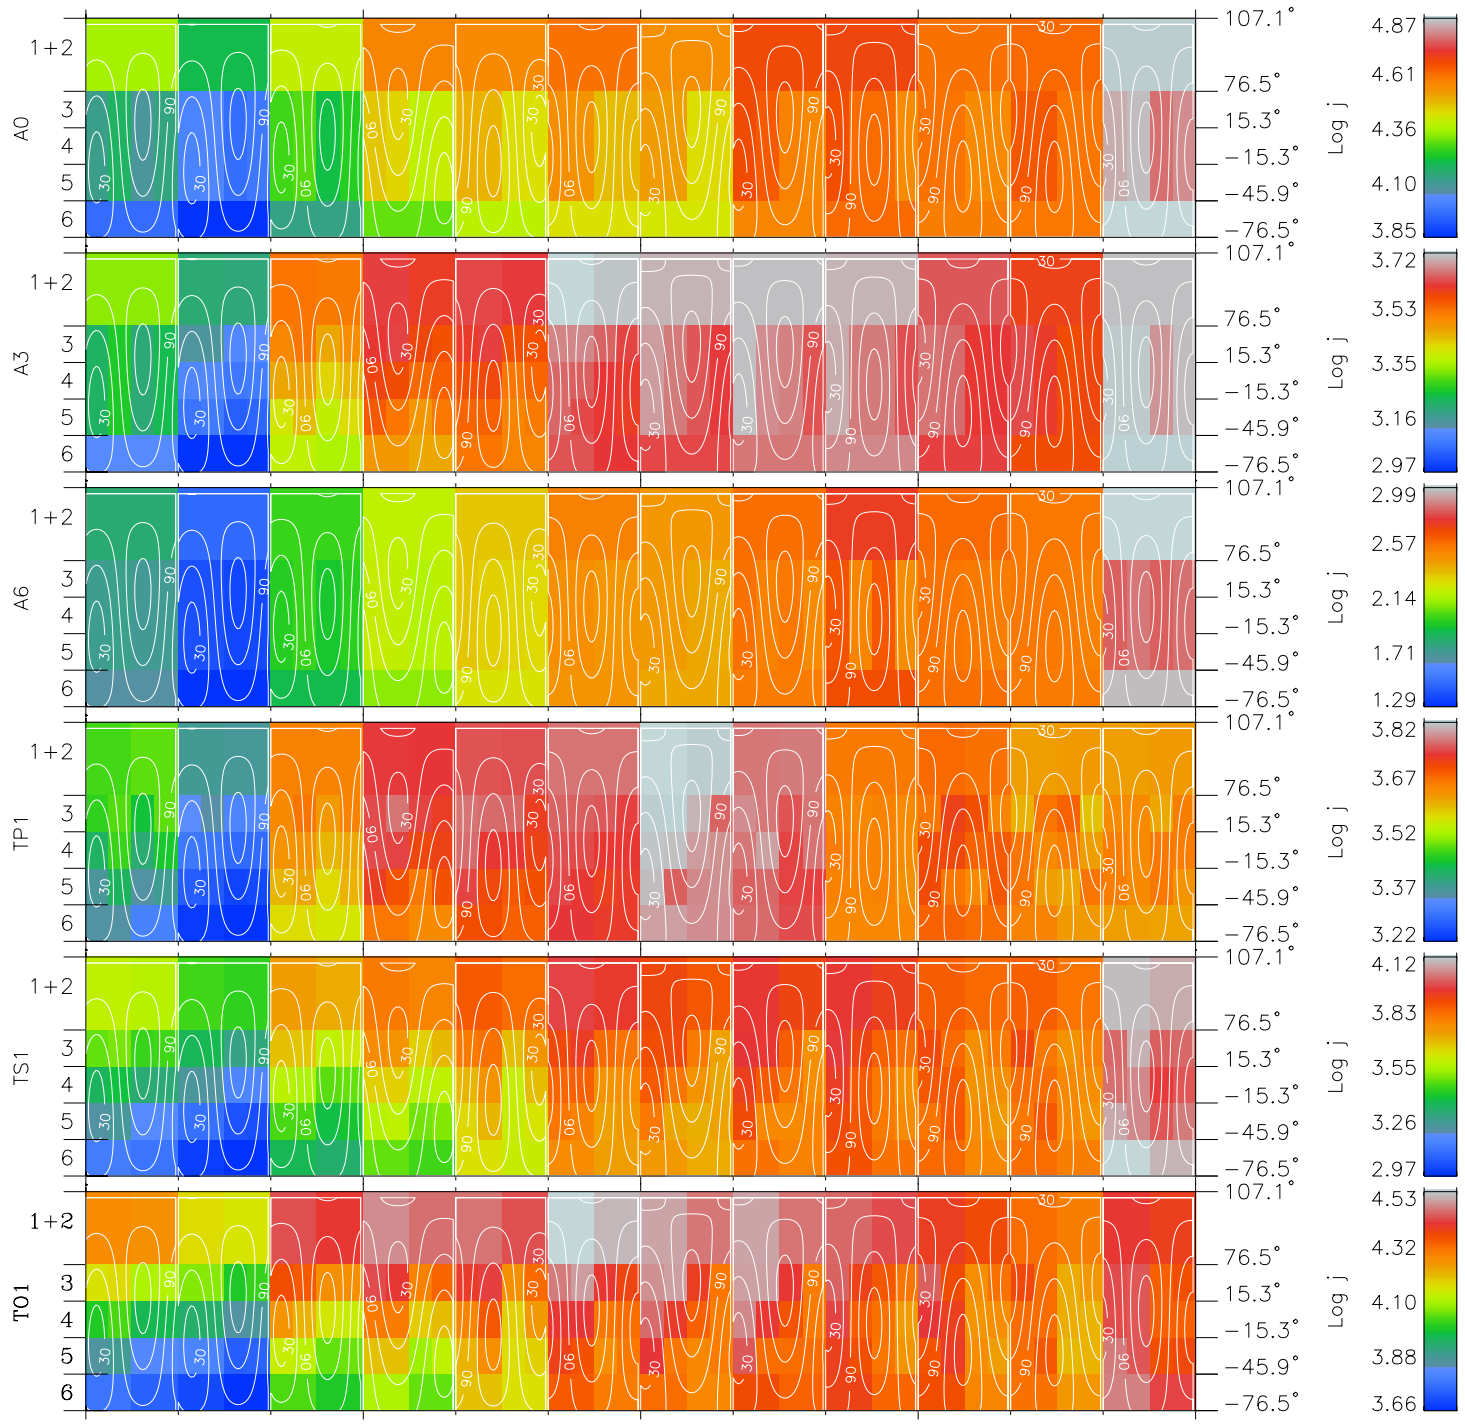

Galileo EPD Real Time All-Sky Anisotropies 97310

Software Version: RTSKY_FLUX V 1.20
 Data Production: 06-03-00
 Plot Production: Sun Sep 16 08:21:23 2001
 Color File: wondr3
 Geofactor File: 1.1

00:00:00 1997-310	310-06	310-12	310-18	00:00:00 1997-311	
+	+	+	+	+	X JSE(R _j)
1.63	4.37	6.85	8.64	8.98	Y JSE(R _j)
-16.82	-13.63	-9.69	-4.84	0.73	Z JSE(R _j)
0.77	0.59	0.38	0.13	-0.15	

- ◇ = Jupiter look direction
- = Corotation look direction