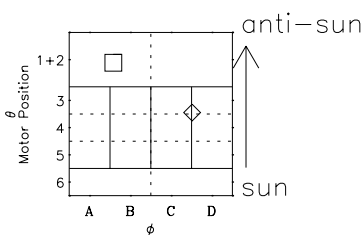

# Galileo EPD Real-Time Six-Sector 97310

Software Version: RTLINE\_R6 V 1.20  
Data Production: 06-03-00  
Plot Production: Sun Sep 16 08:23:51 2001

◇ = Jupiter look direction  
□ = Corotation look direction