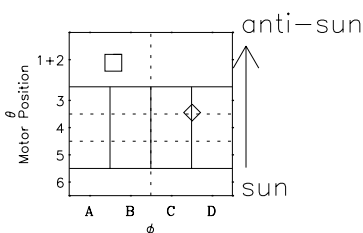

Galileo EPD Real-Time Six-Sector 97310

Software Version: RTLINE_R6 V 1.20
Data Production: 06-03-00
Plot Production: Sun Sep 16 08:23:50 2001

◇ = Jupiter look direction
□ = Corotation look direction