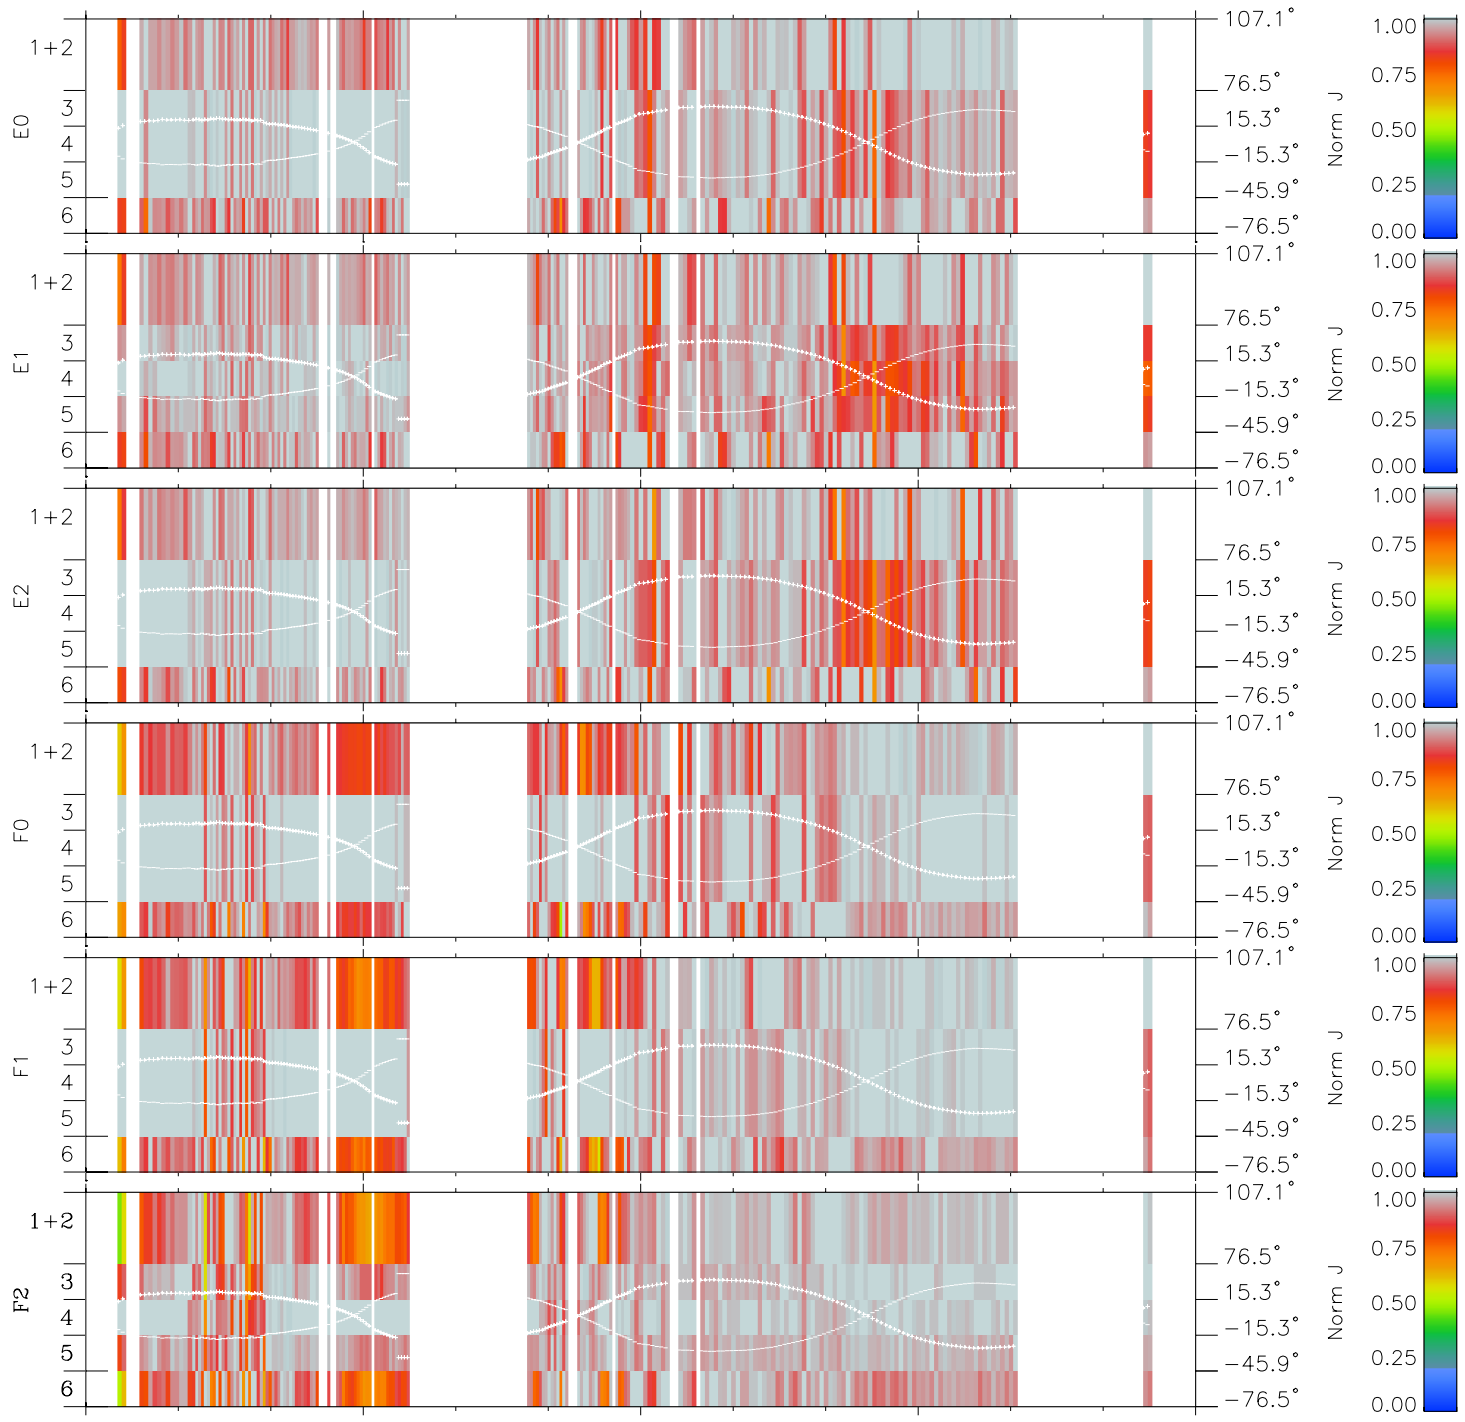

# Galileo EPD Real Elevation Anisotropies 97310

Software Version: RTELEV\_NORM V 1.20  
 Data Production: 06-03-00  
 Plot Production: Sun Sep 16 08:22:44 2001  
 Color File: wondr3  
 Geofactor File: 1.1

00:00:00 1997-310	310-06	310-12	310-18	00:00:00 1997-311	
+	+	+	+	+	X JSE(R <sub>j</sub> )
1.63	4.37	6.85	8.64	8.98	Y JSE(R <sub>j</sub> )
-16.82	-13.63	-9.69	-4.84	0.73	Z JSE(R <sub>j</sub> )
0.77	0.59	0.38	0.13	-0.15	

- ◇ = Jupiter look direction
- = Corotation look direction