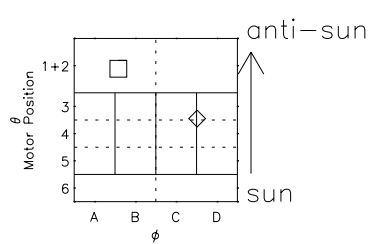

- = Jupiter look direction
- = Corotation look direction