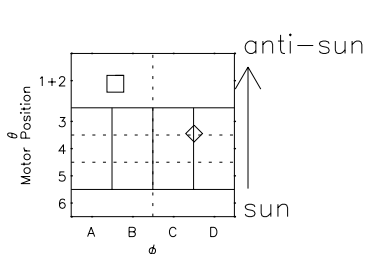

# Galileo EPD Real Elevation Anisotropies 97310

Software Version: RTELEV\_NORM V 1.20  
Data Production: 06-03-00  
Plot Production: Sun Sep 16 08:22:35 2001  
Color File: wondr3  
Geofactor File: 1.1

- ◇ = Jupiter look direction
- = Corotation look direction