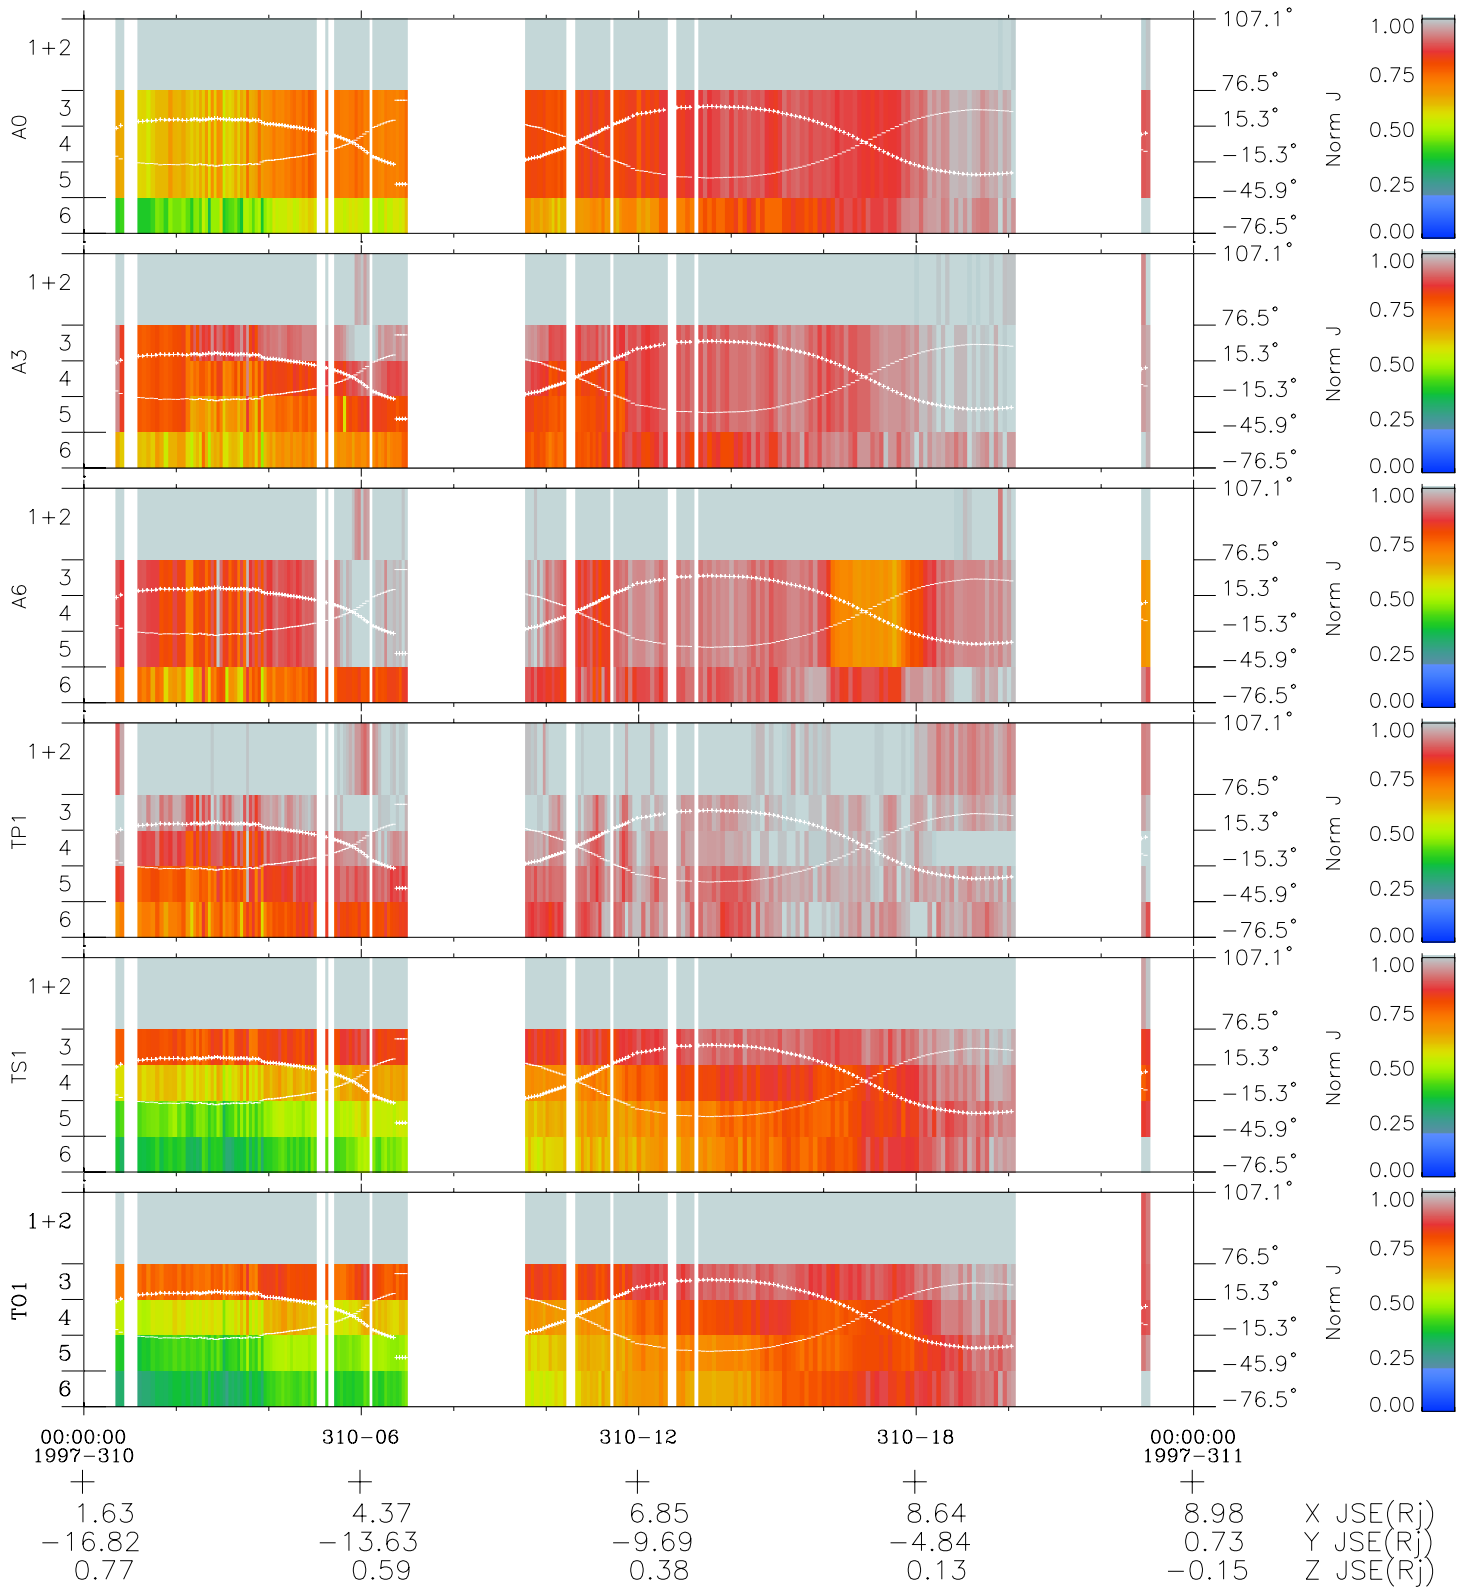

# Galileo EPD Real Elevation Anisotropies 97310

Software Version: RTELEV\_NORM V 1.20  
Data Production: 06-03-00  
Plot Production: Sun Sep 16 08:22:35 2001  
Color File: wondr3  
Geofactor File: 1.1

- ◇ = Jupiter look direction
- = Corotation look direction