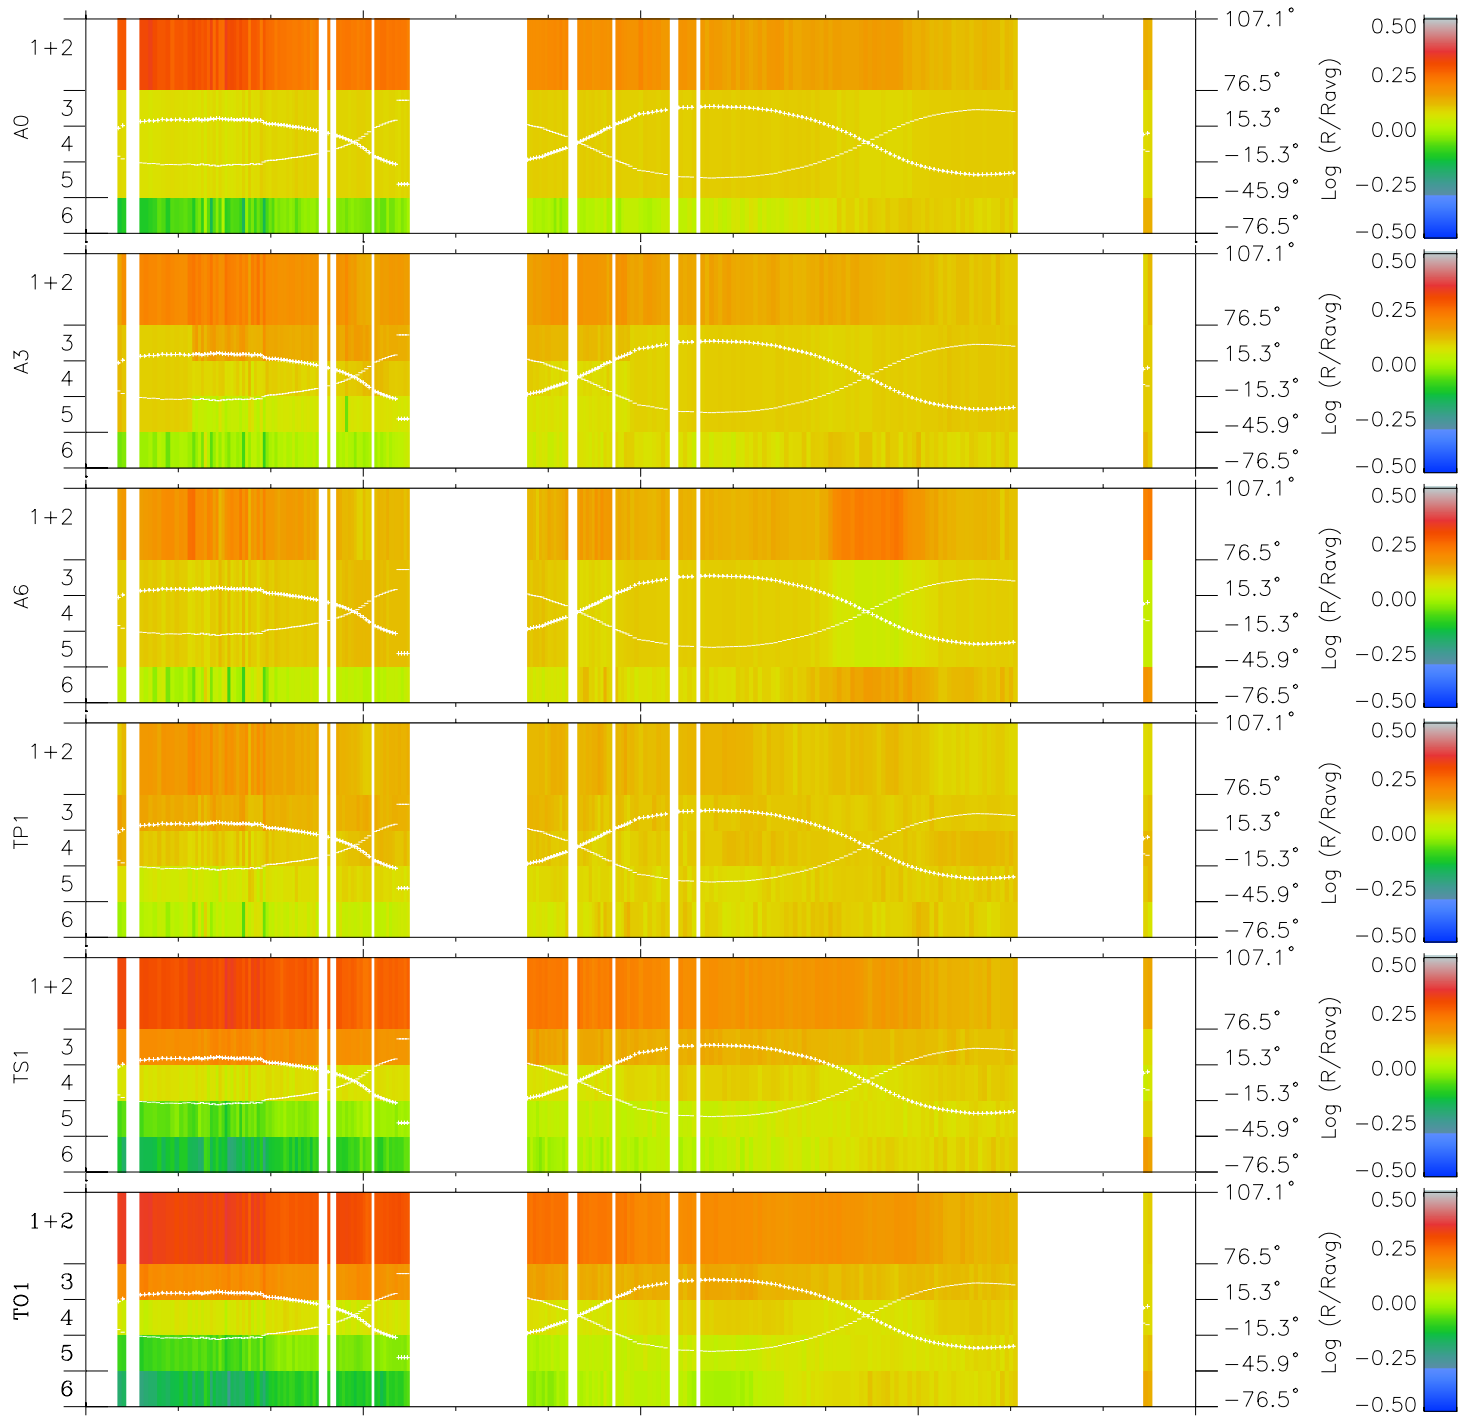

# Galileo EPD Real Elevation Anisotropies 97310

Software Version: RTELEV\_MEAN V 1.20  
 Data Production: 06-03-00  
 Plot Production: Sun Sep 16 08:22:01 2001  
 Color File: wondr3  
 Geofactor File: 1.1

00:00:00 1997-310	310-06	310-12	310-18	00:00:00 1997-311	
+	+	+	+	+	X JSE(R <sub>j</sub> )
1.63	4.37	6.85	8.64	8.98	Y JSE(R <sub>j</sub> )
-16.82	-13.63	-9.69	-4.84	0.73	Z JSE(R <sub>j</sub> )
0.77	0.59	0.38	0.13	-0.15	

- ◇ = Jupiter look direction
- = Corotation look direction