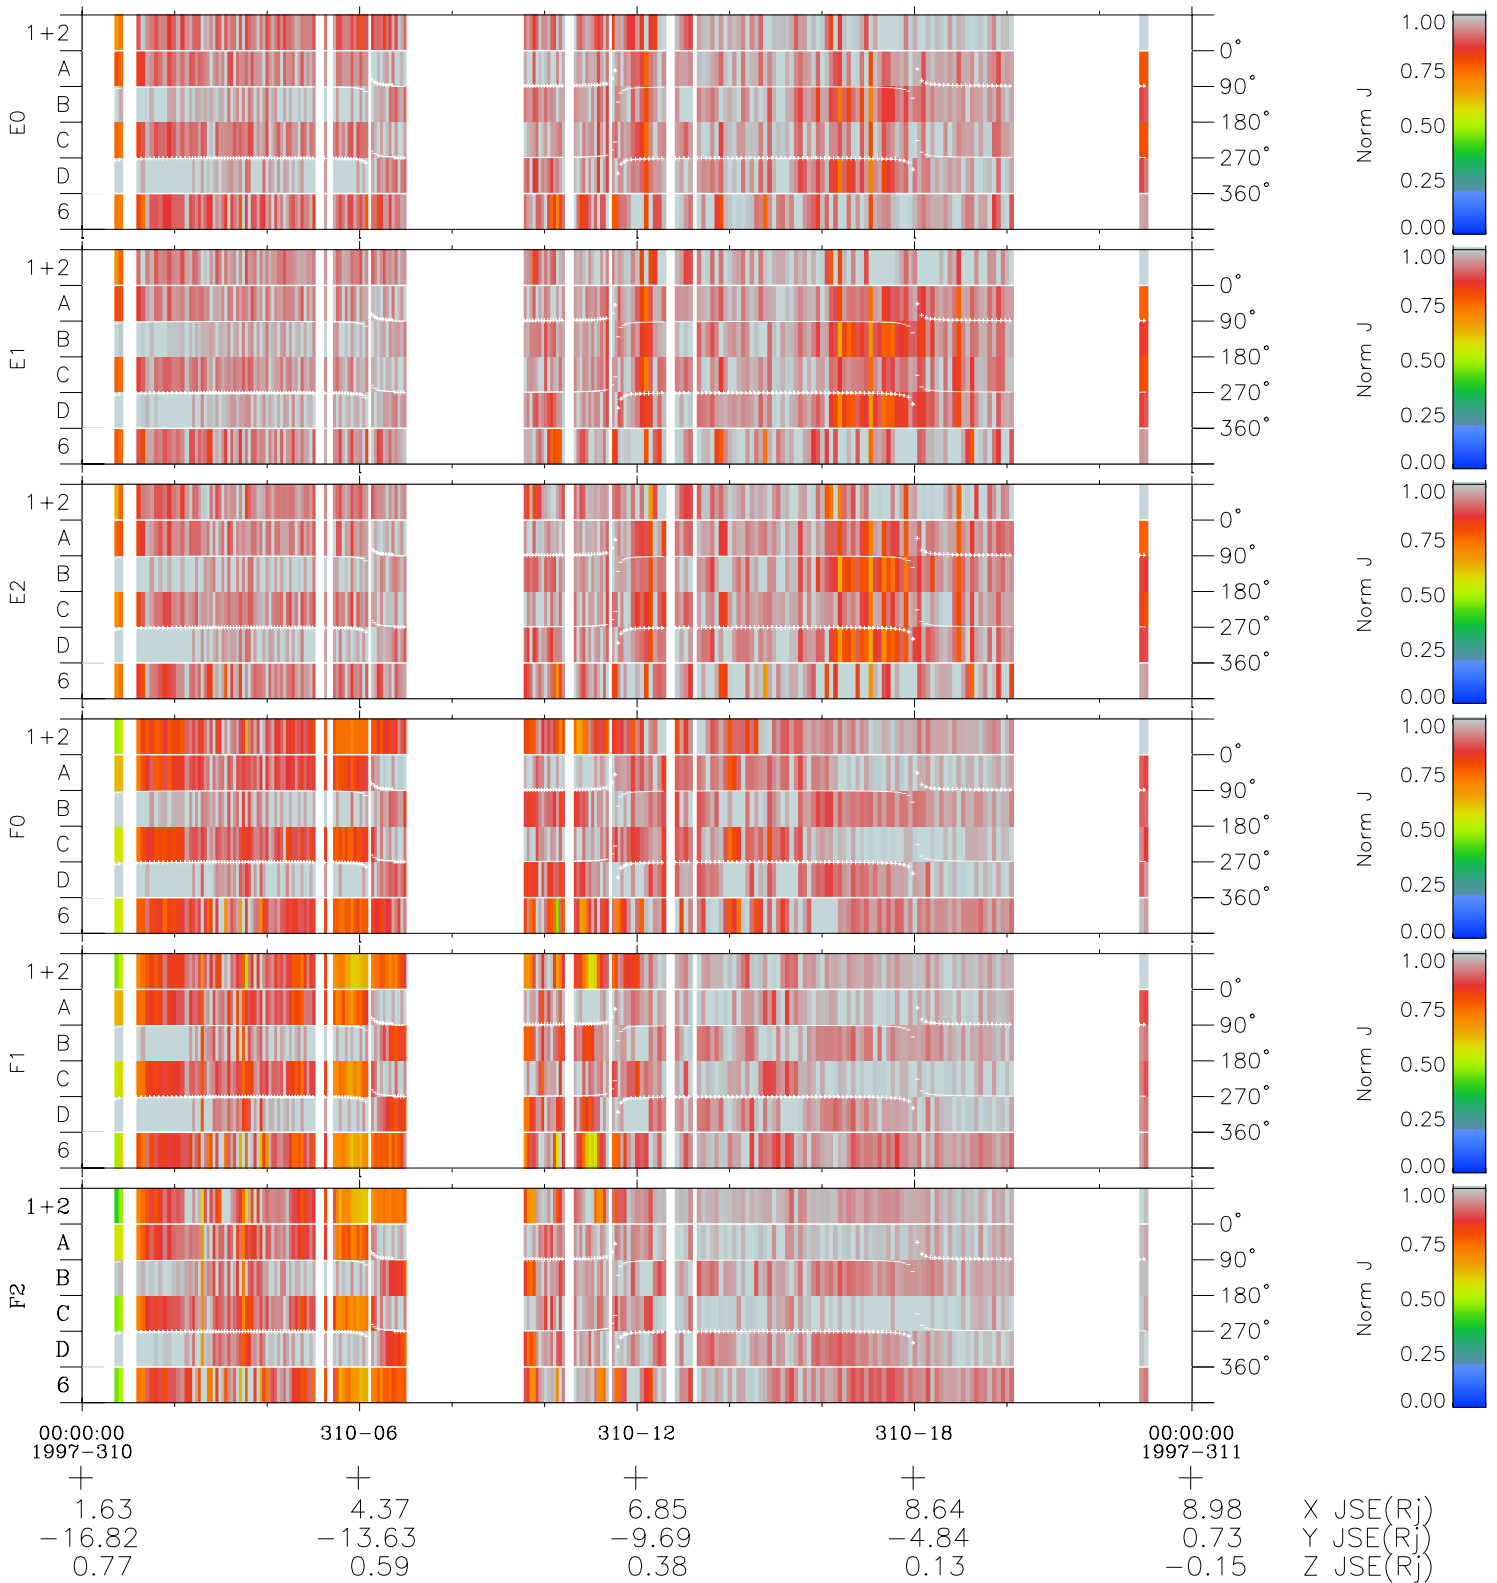

# Galileo EPD Real Time Azimuth Anisotropies 97310

Software Version: RTAZIM\_NORM V 1.20  
Data Production: 06-03-00  
Plot Production: Sun Sep 16 08:23:32 2001  
Color File: wondr3  
Geofactor File: 1.1

- ◇ = Jupiter look direction
- = Corotation look direction