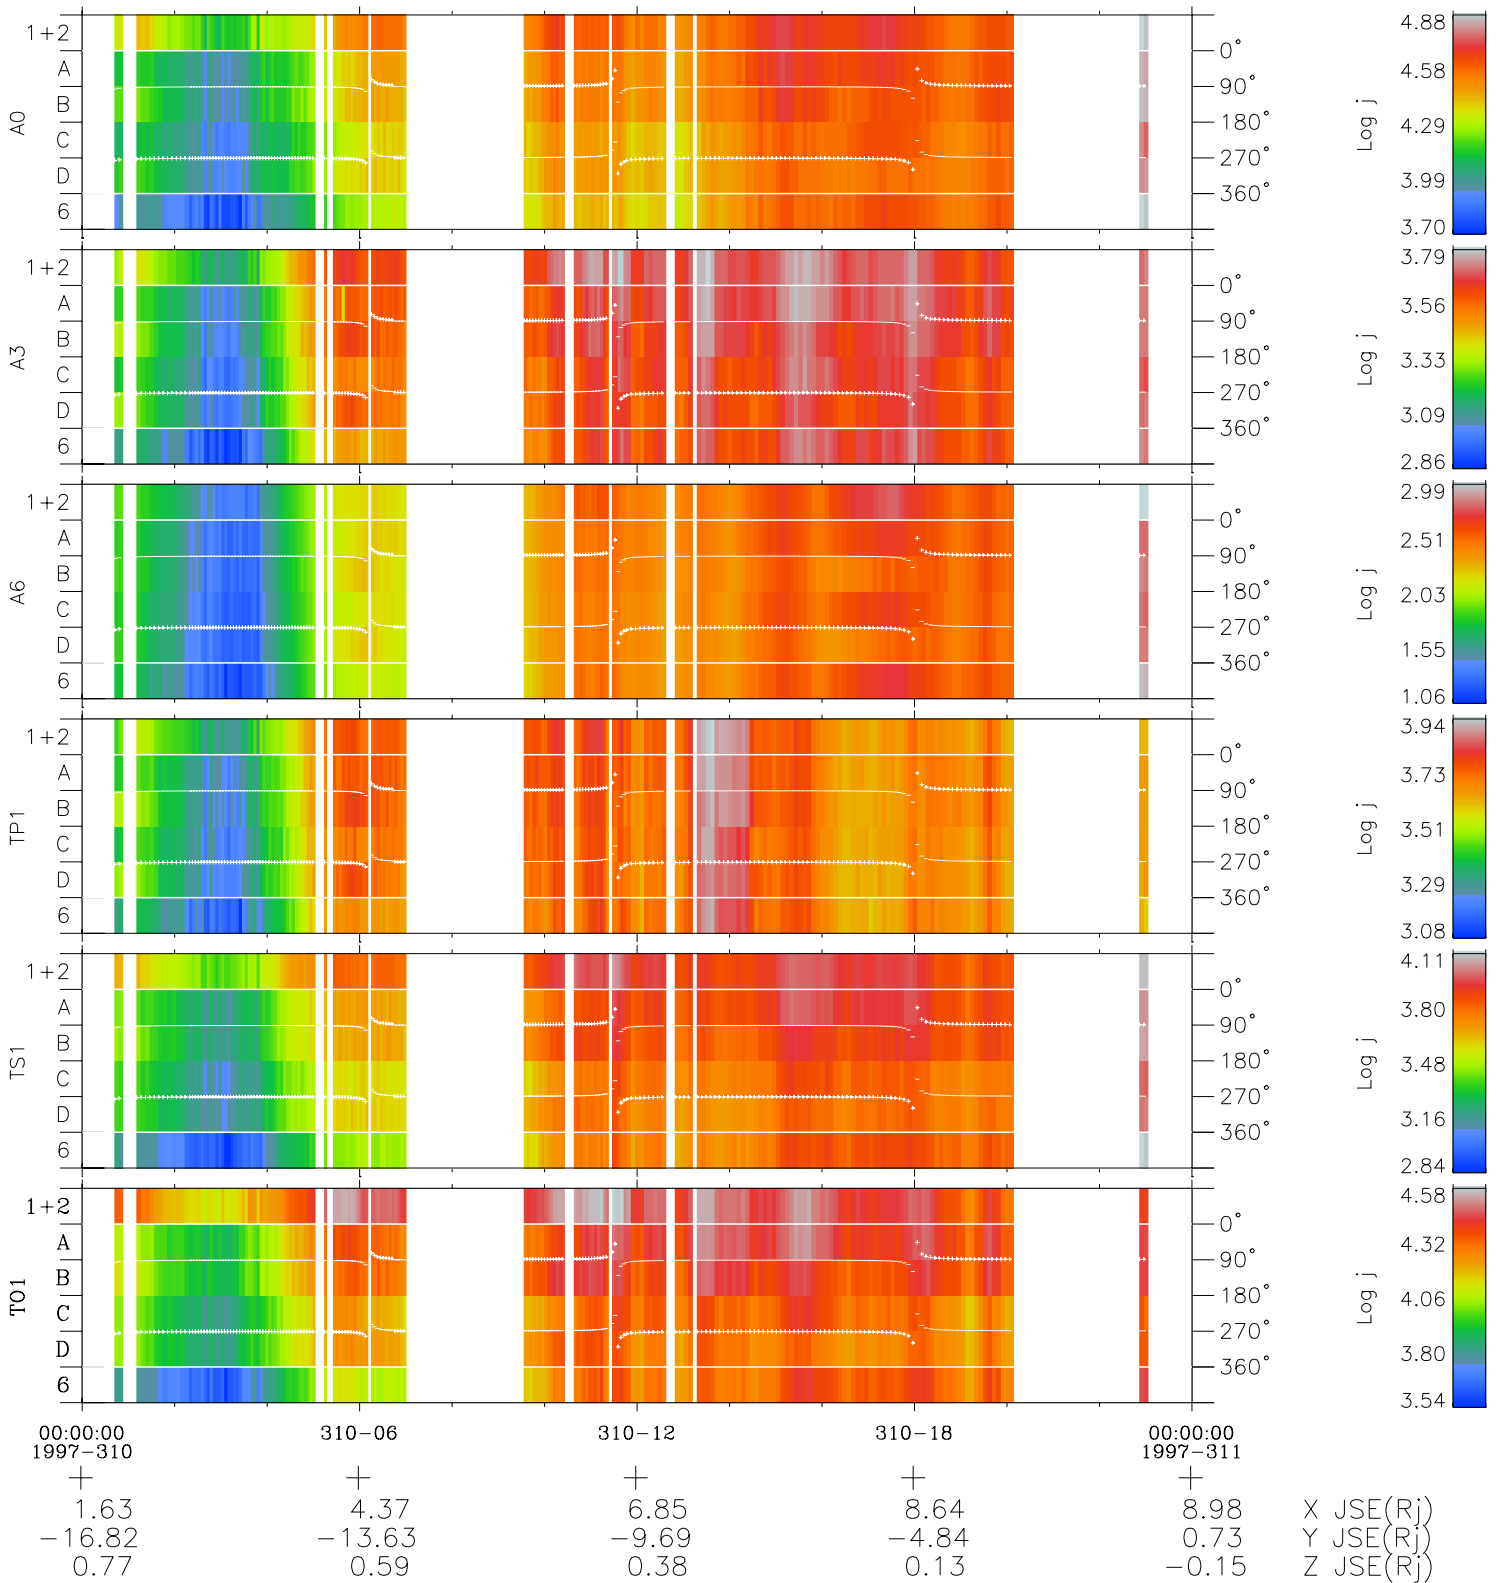

Galileo EPD Real Time Azimuth Anisotropies 97310

Software Version: RTAZIM_FLUX V 1.20
Data Production: 06-03-00
Plot Production: Sun Sep 16 08:23:08 2001
Color File: wondr3
Geofactor File: 1.1

- ◇ = Jupiter look direction
- = Corotation look direction