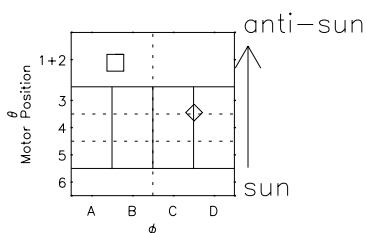

Galileo EPD Real Time Azimuth Anisotropies 97310

Software Version: RTAZIM_FLUX V 1.20
Data Production: 06-03-00
Plot Production: Sun Sep 16 08:23:08 2001
Color File: wondr3
Geofactor File: 1.1

- ◇ = Jupiter look direction
- = Corotation look direction