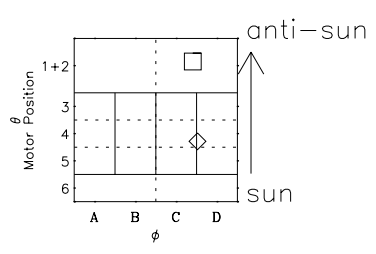

Galileo EPD Real Time Omni Spectrum 97309

Software Version: RTSPEC_OMNI V 1.20
 Data Production: 06-03-00
 Plot Production: Sun Sep 16 08:09:27 2001
 Color File: wondr3
 Geofactor File: 1.1

- ◇ = Jupiter look direction
- = Corotation look direction