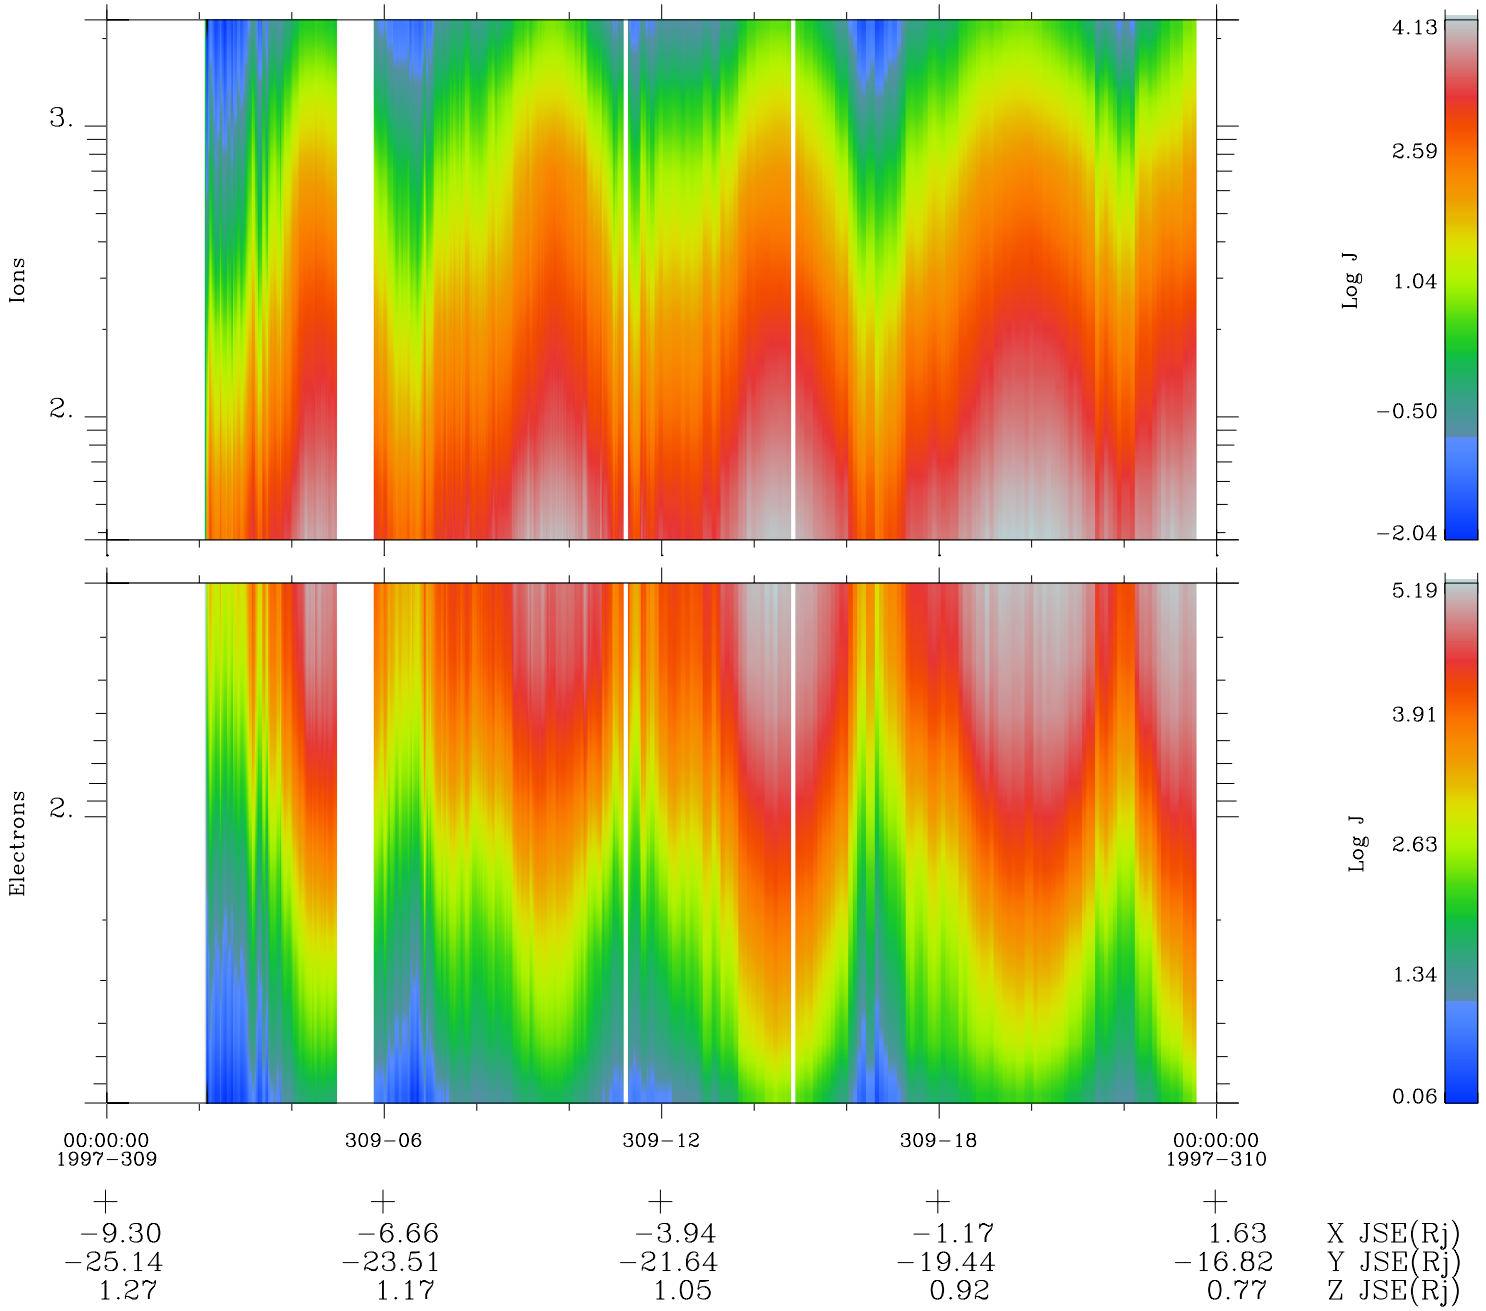

Galileo EPD Real Time Omni Spectrum 97309

Software Version: RTSPEC_OMNI V 1.20
 Data Production: 06-03-00
 Plot Production: Sun Sep 16 08:09:27 2001
 Color File: wondr3
 Geofactor File: 1.1

- ◇ = Jupiter look direction
- = Corotation look direction