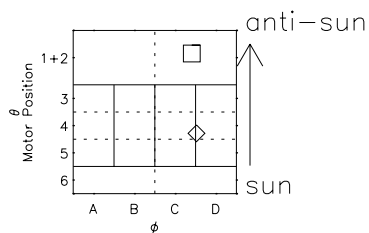

Galileo EPD Real Time R6 Ions Spectra 97309

Software Version: RTSPEC_R6 V 1.20
 Data Production: 06-03-00
 Plot Production: Sun Sep 16 08:08:57 2001
 Color File: wondr3
 Geofactor File: 1.1

- ◇ = Jupiter look direction
- = Corotation look direction