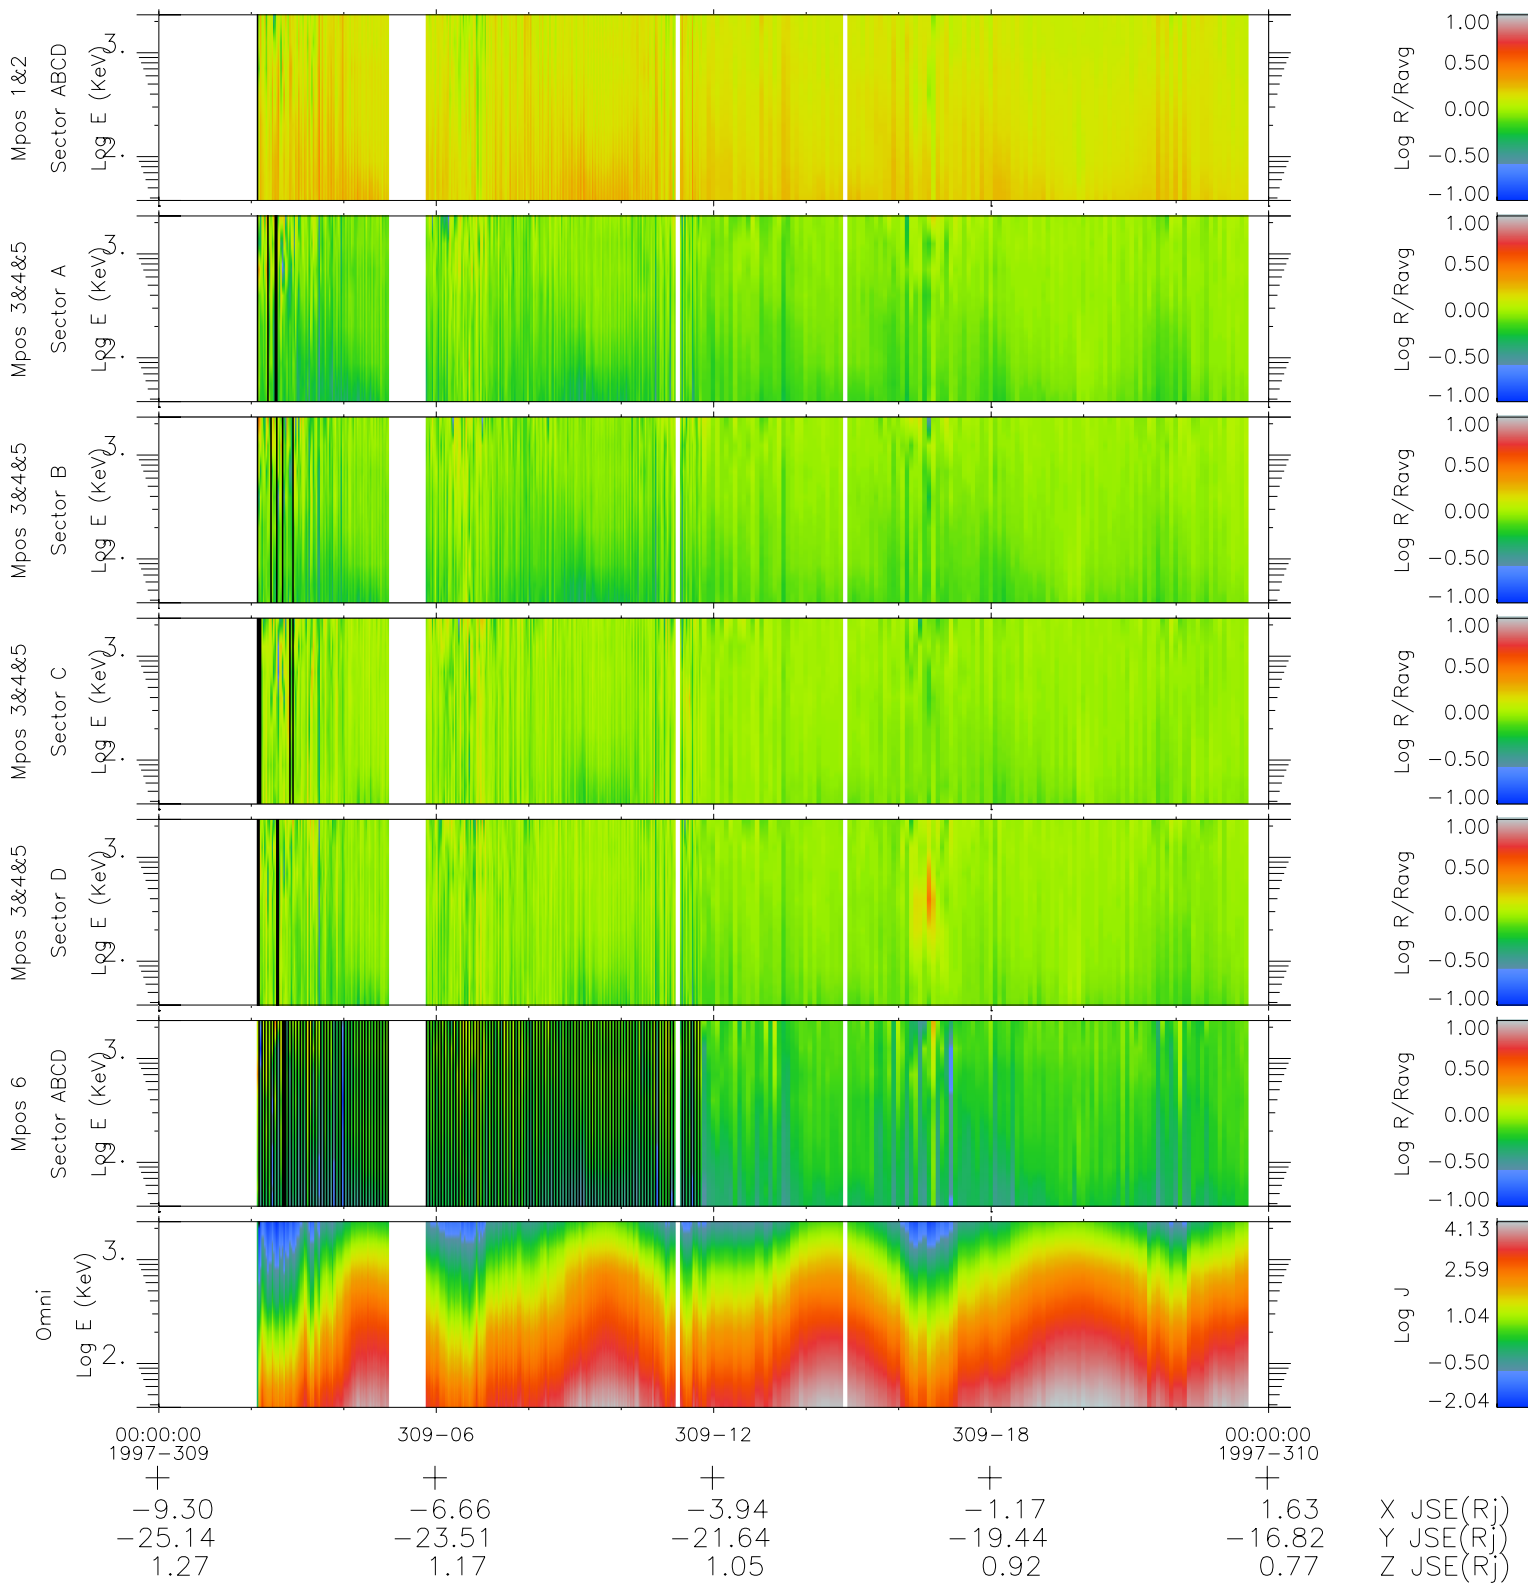

Galileo EPD Real Time R6 Ions Spectra 97309

Software Version: RTSPEC_R6 V 1.20
 Data Production: 06-03-00
 Plot Production: Sun Sep 16 08:08:57 2001
 Color File: wondr3
 Geofactor File: 1.1

- ◇ = Jupiter look direction
- = Corotation look direction