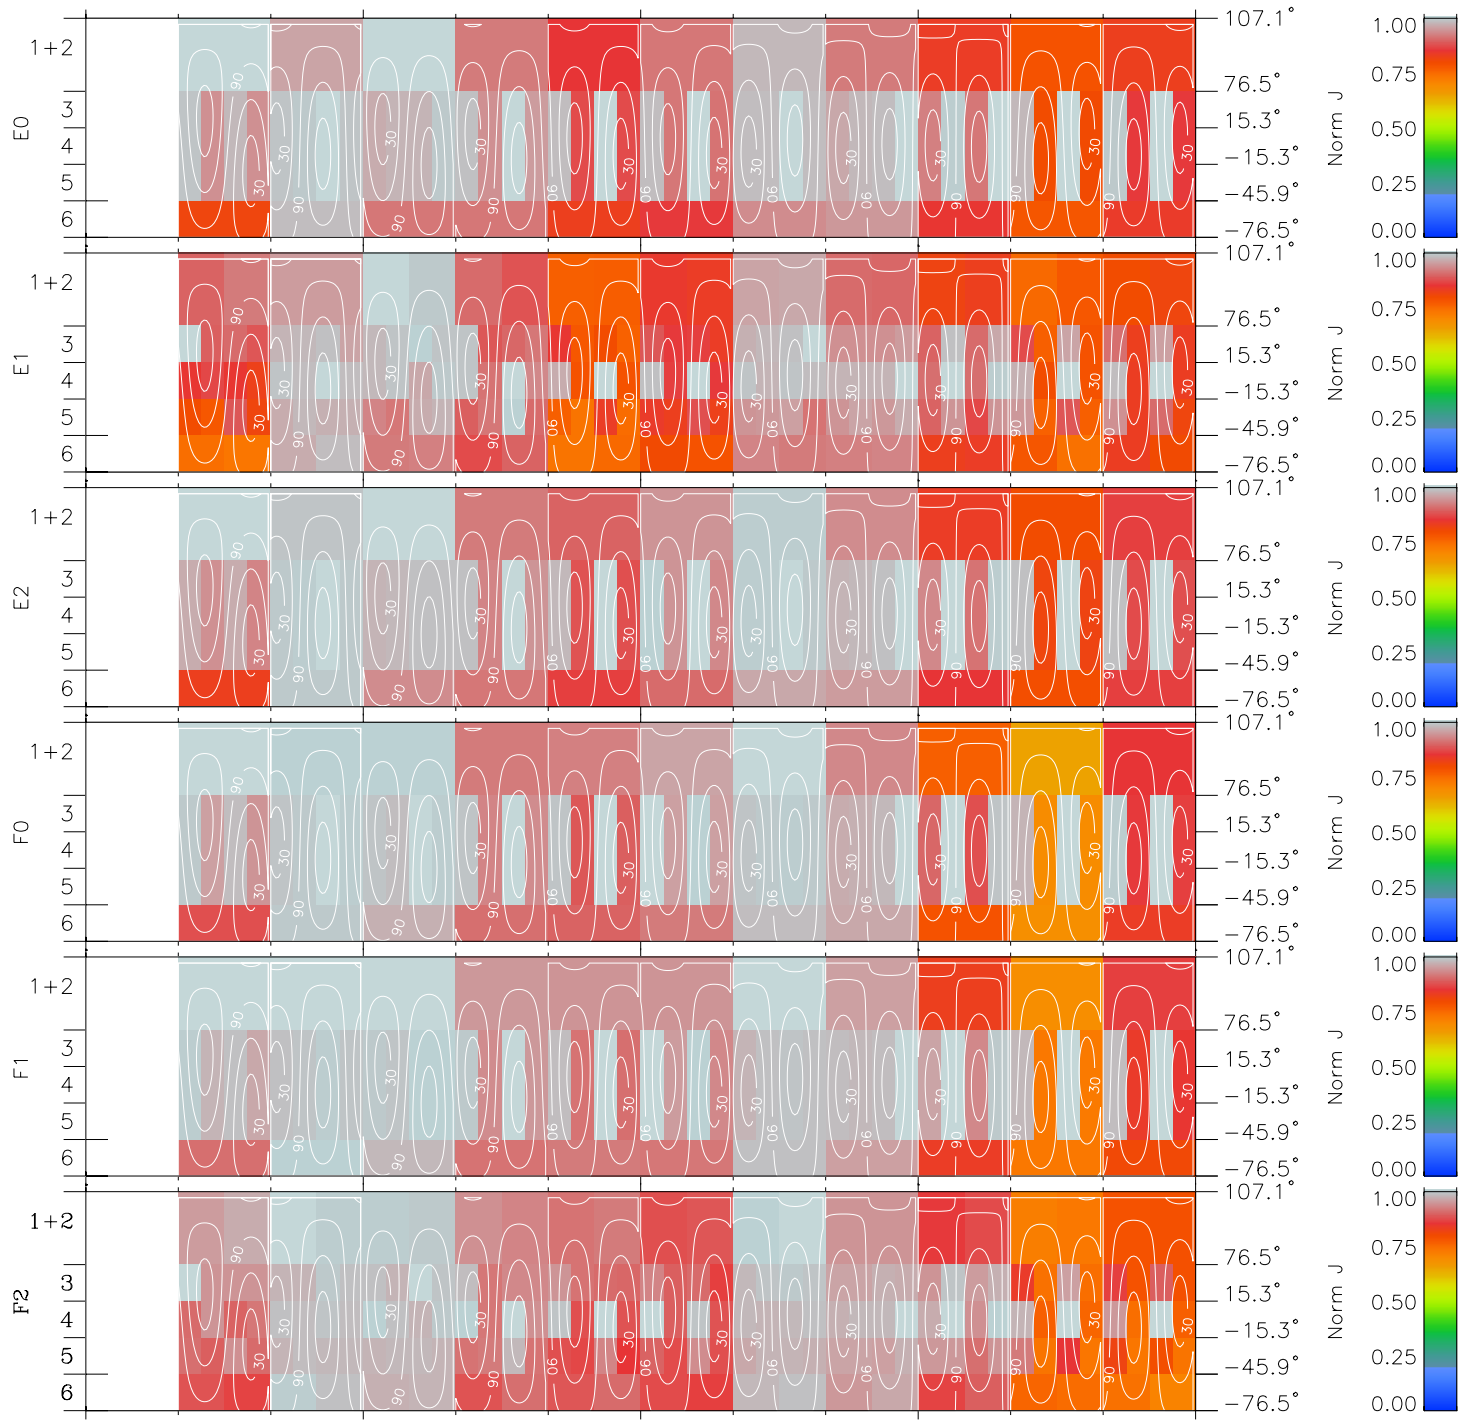

Galileo EPD Real Time All-Sky Anisotropies 97309

Software Version: RTSKY_NORM V 1.20
 Data Production: 06-03-00
 Plot Production: Sun Sep 16 08:10:57 2001
 Color File: wondr3
 Geofactor File: 1.1

00:00:00 1997-309	309-06	309-12	309-18	00:00:00 1997-310	X JSE(R _j)	Y JSE(R _j)	Z JSE(R _j)
+ -9.30 -25.14 1.27	+ -6.66 -23.51 1.17	+ -3.94 -21.64 1.05	+ -1.17 -19.44 0.92	+ 1.63 -16.82 0.77			

- ◇ = Jupiter look direction
- = Corotation look direction