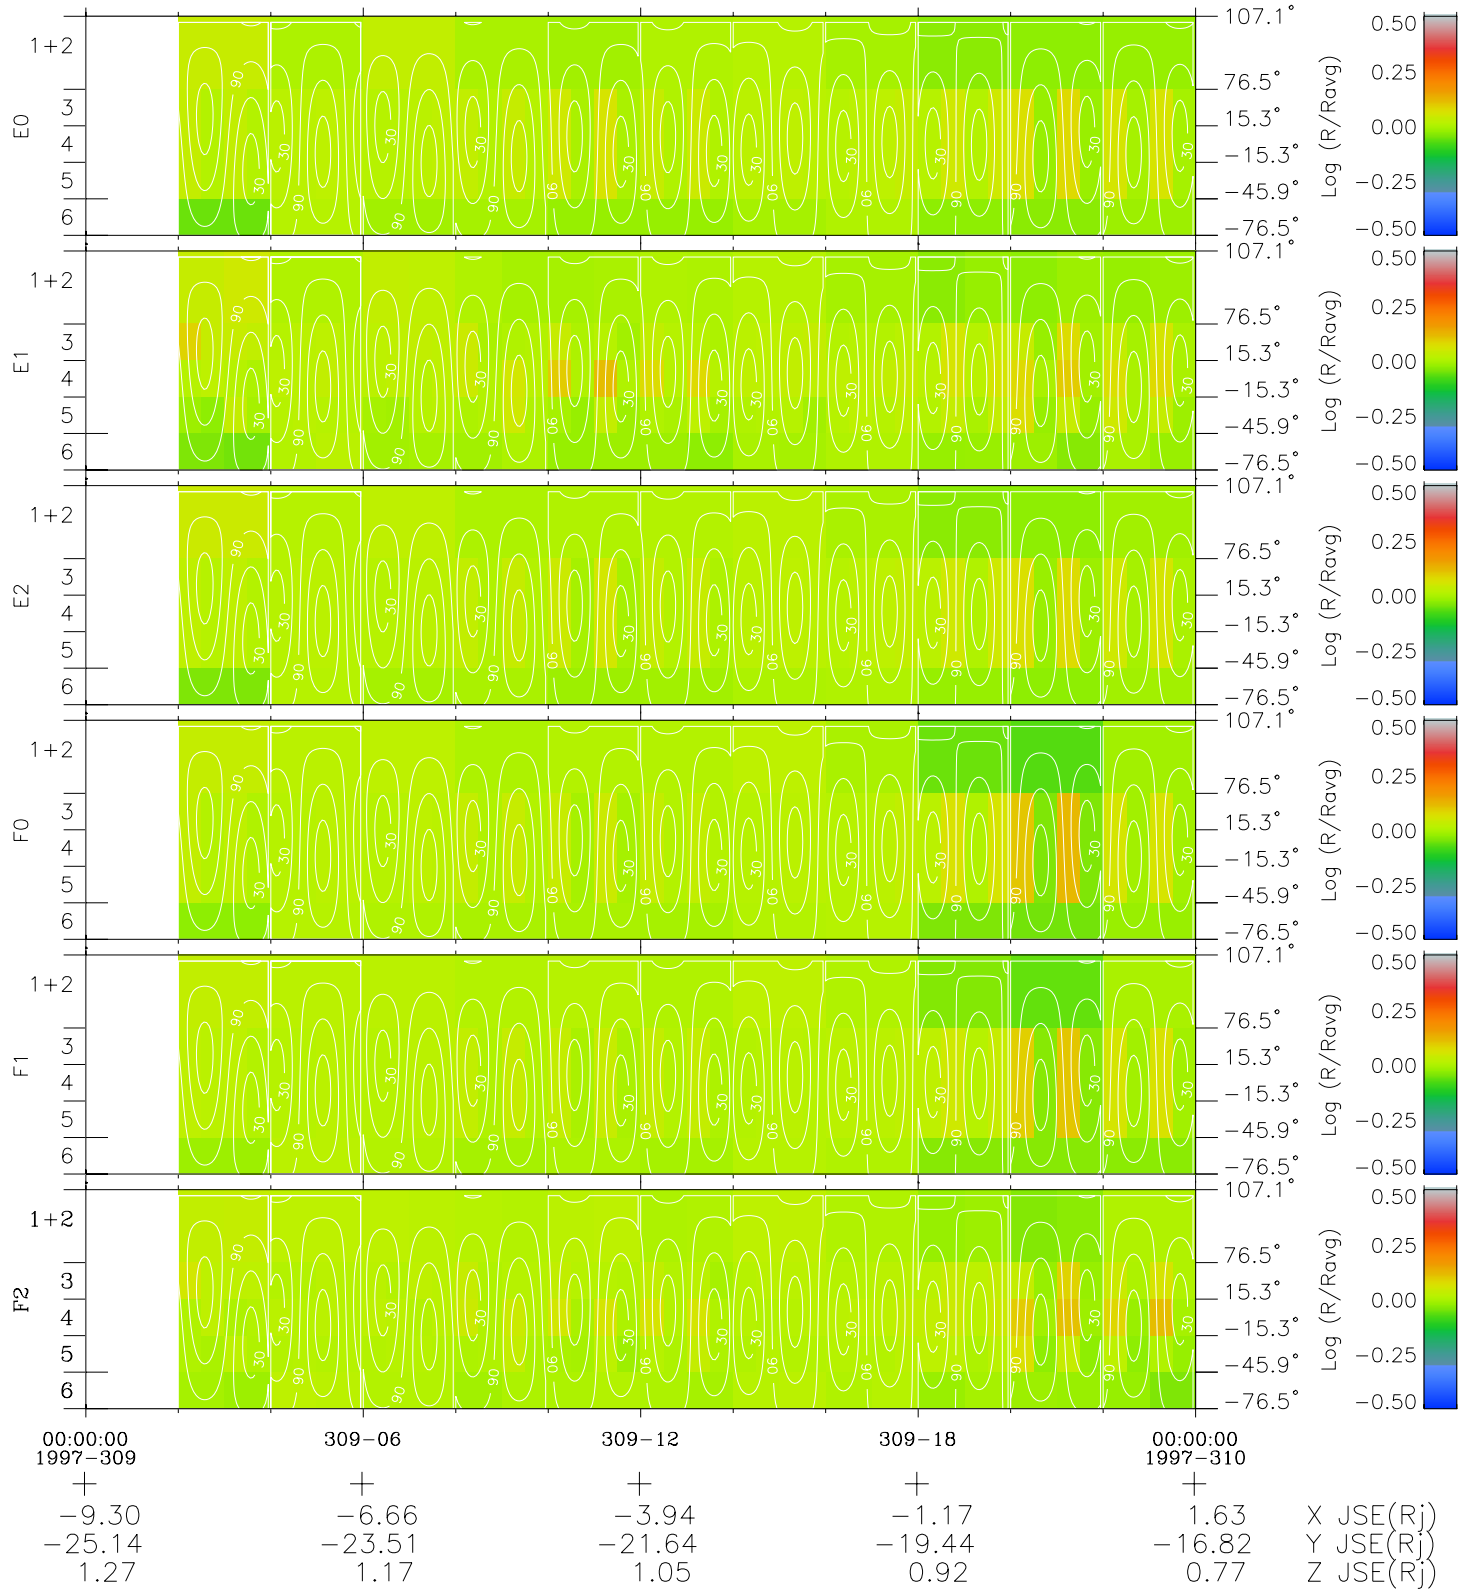

Galileo EPD Real Time All-Sky Anisotropies 97309

Software Version: RTSKY_MEAN V 1.20
 Data Production: 06-03-00
 Plot Production: Sun Sep 16 08:09:58 2001
 Color File: wondr3
 Geofactor File: 1.1

- ◇ = Jupiter look direction
- = Corotation look direction