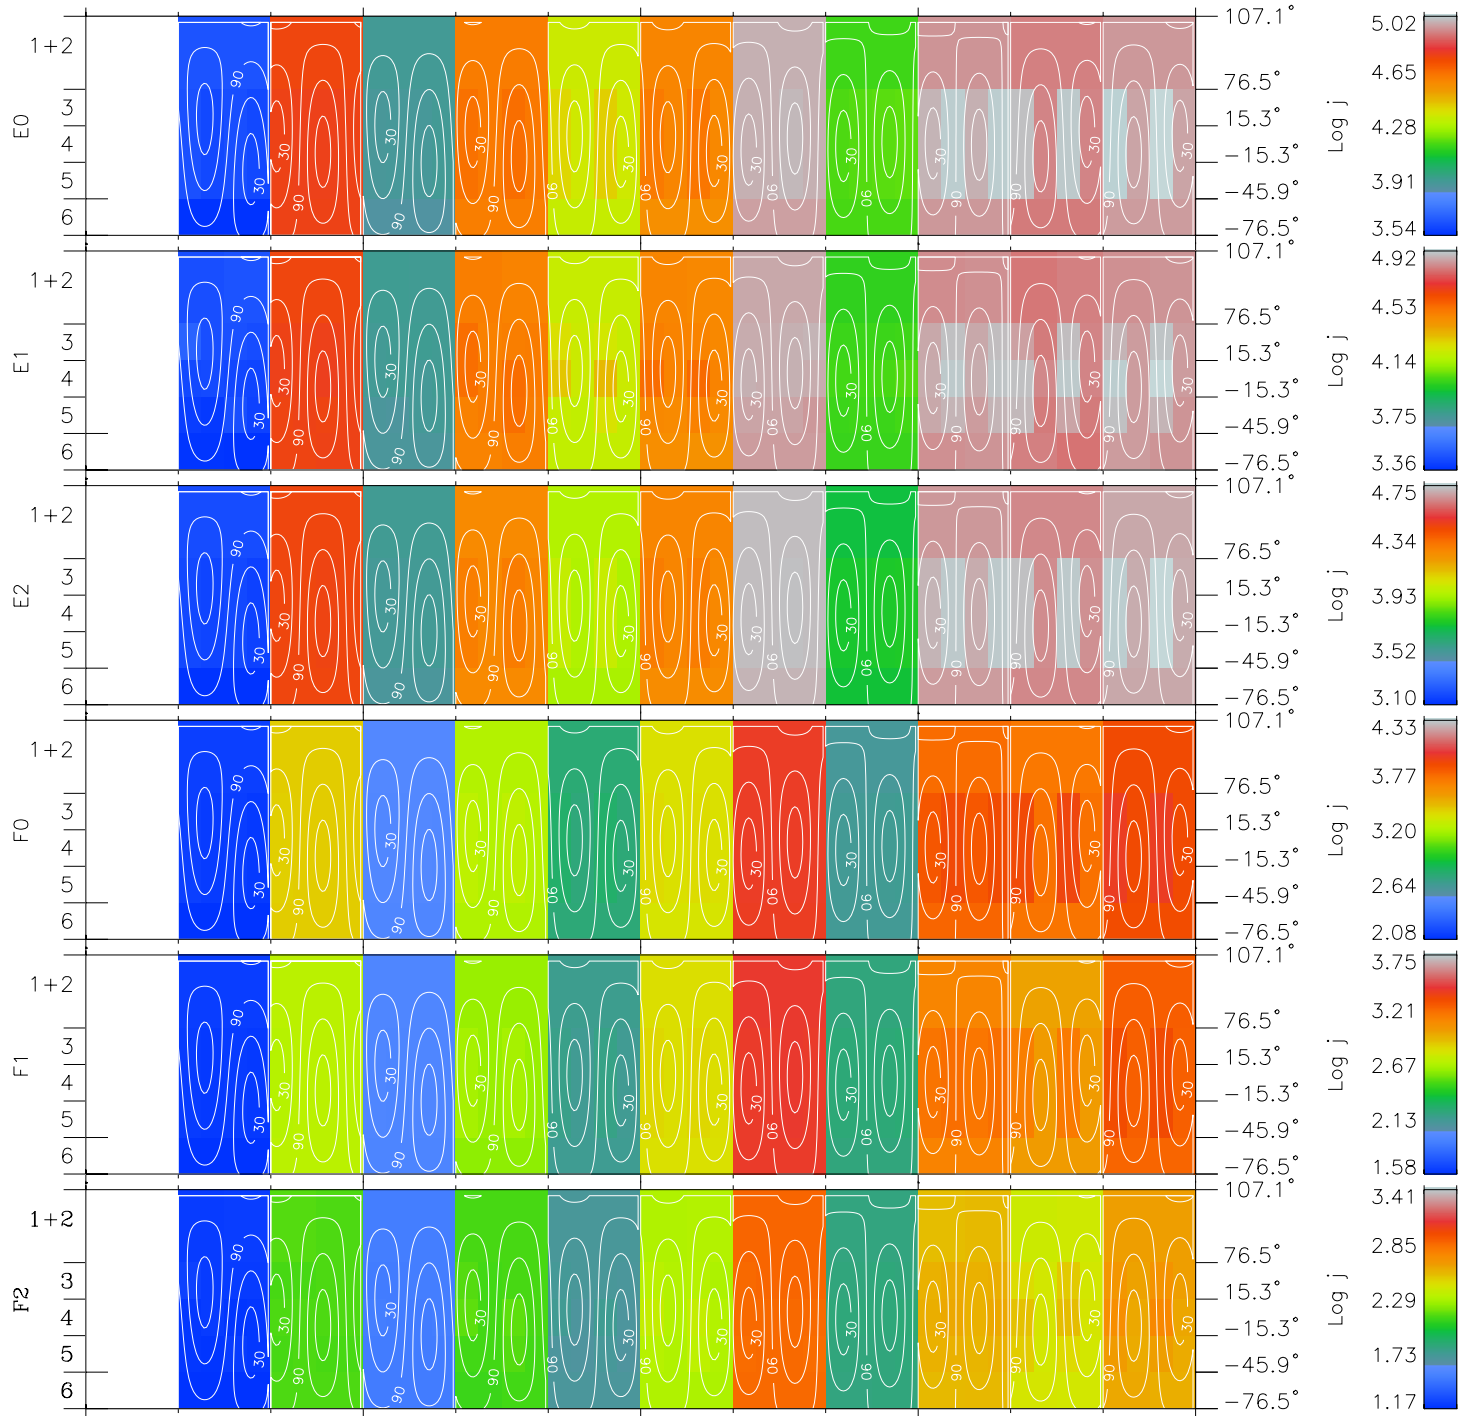

Galileo EPD Real Time All-Sky Anisotropies 97309

Software Version: RTSKY_FLUX V 1.20
 Data Production: 06-03-00
 Plot Production: Sun Sep 16 08:10:28 2001
 Color File: wondr3
 Geofactor File: 1.1

00:00:00 1997-309	309-06	309-12	309-18	00:00:00 1997-310	
+	+	+	+	+	
-9.30	-6.66	-3.94	-1.17	1.63	X JSE(R _j)
-25.14	-23.51	-21.64	-19.44	-16.82	Y JSE(R _j)
1.27	1.17	1.05	0.92	0.77	Z JSE(R _j)

- ◇ = Jupiter look direction
- = Corotation look direction