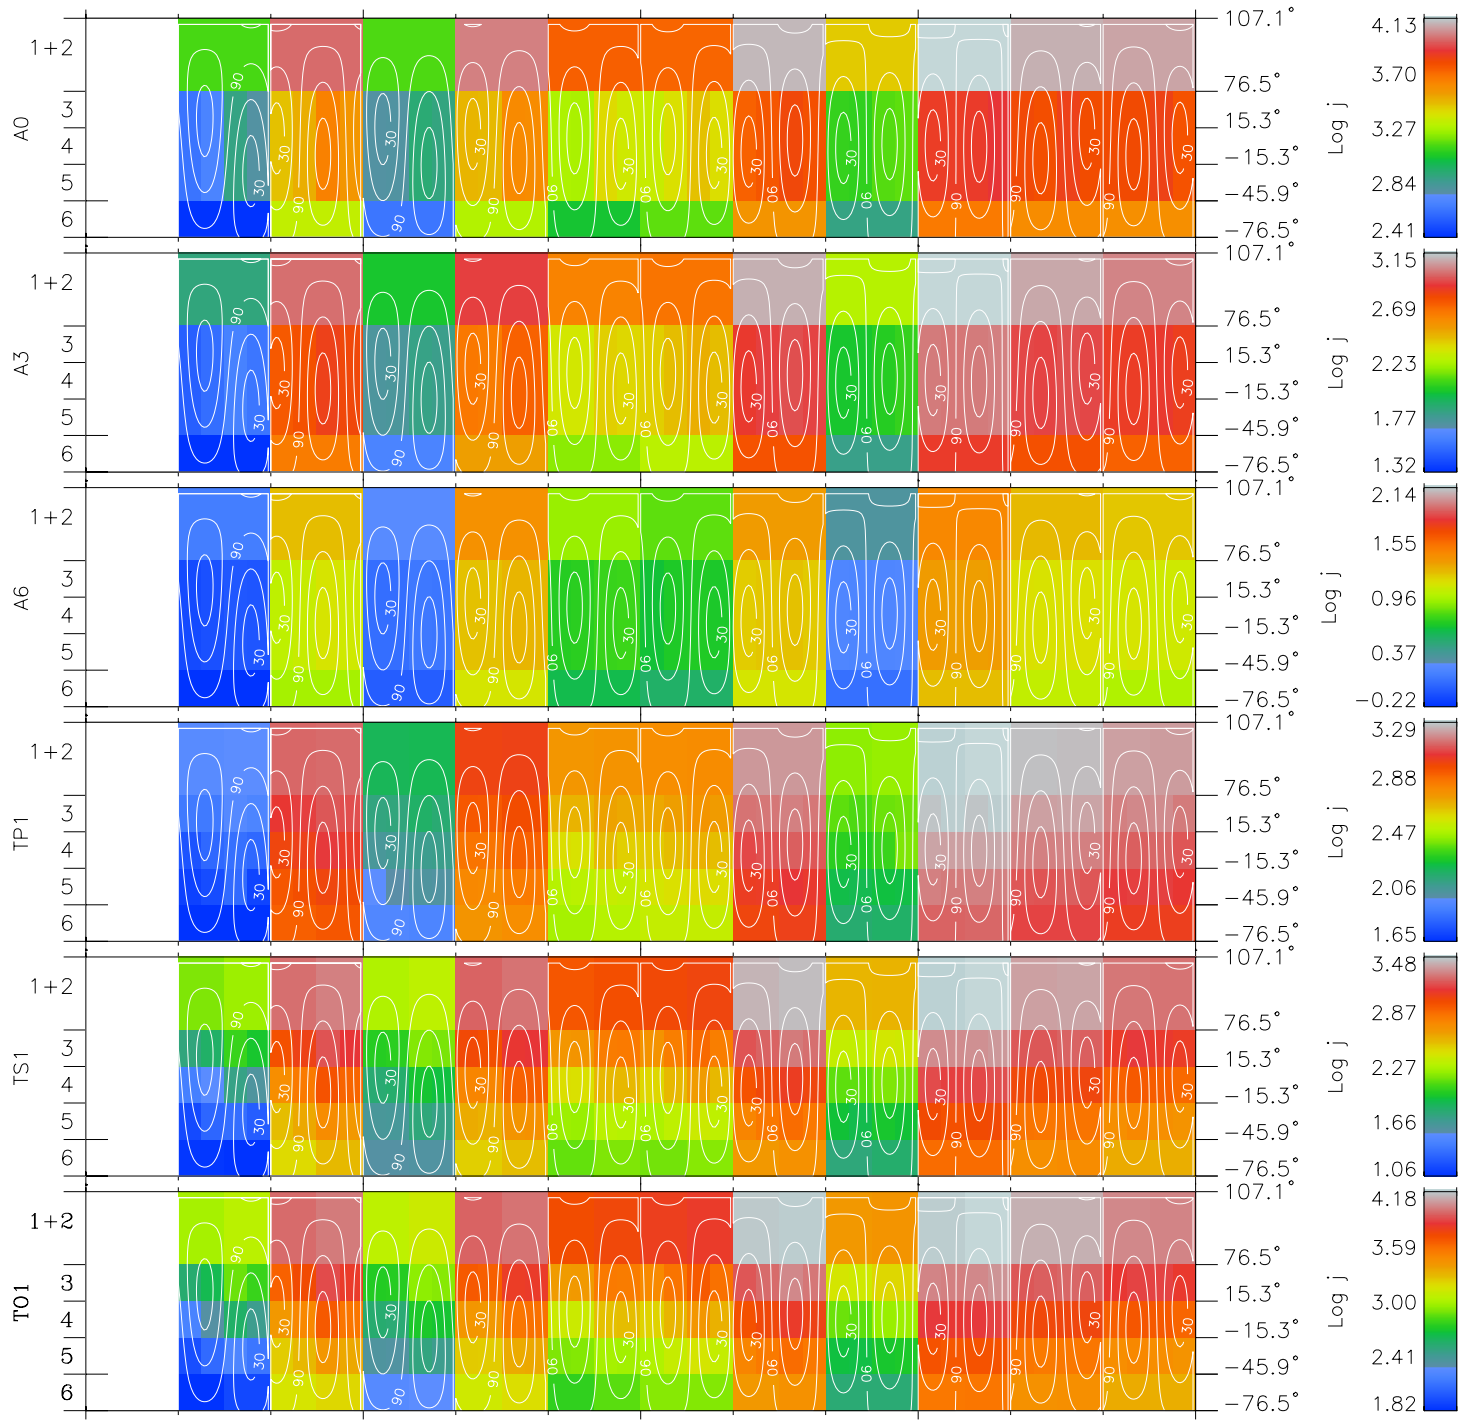

# Galileo EPD Real Time All-Sky Anisotropies 97309

Software Version: RTSKY\_FLUX V 1.20  
 Data Production: 06-03-00  
 Plot Production: Sun Sep 16 08:10:13 2001  
 Color File: wondr3  
 Geofactor File: 1.1

00:00:00 1997-309	309-06	309-12	309-18	00:00:00 1997-310	
+	+	+	+	+	X JSE(R <sub>j</sub> )
-9.30	-6.66	-3.94	-1.17	1.63	Y JSE(R <sub>j</sub> )
-25.14	-23.51	-21.64	-19.44	-16.82	Z JSE(R <sub>j</sub> )
1.27	1.17	1.05	0.92	0.77	

◇ = Jupiter look direction  
 □ = Corotation look direction