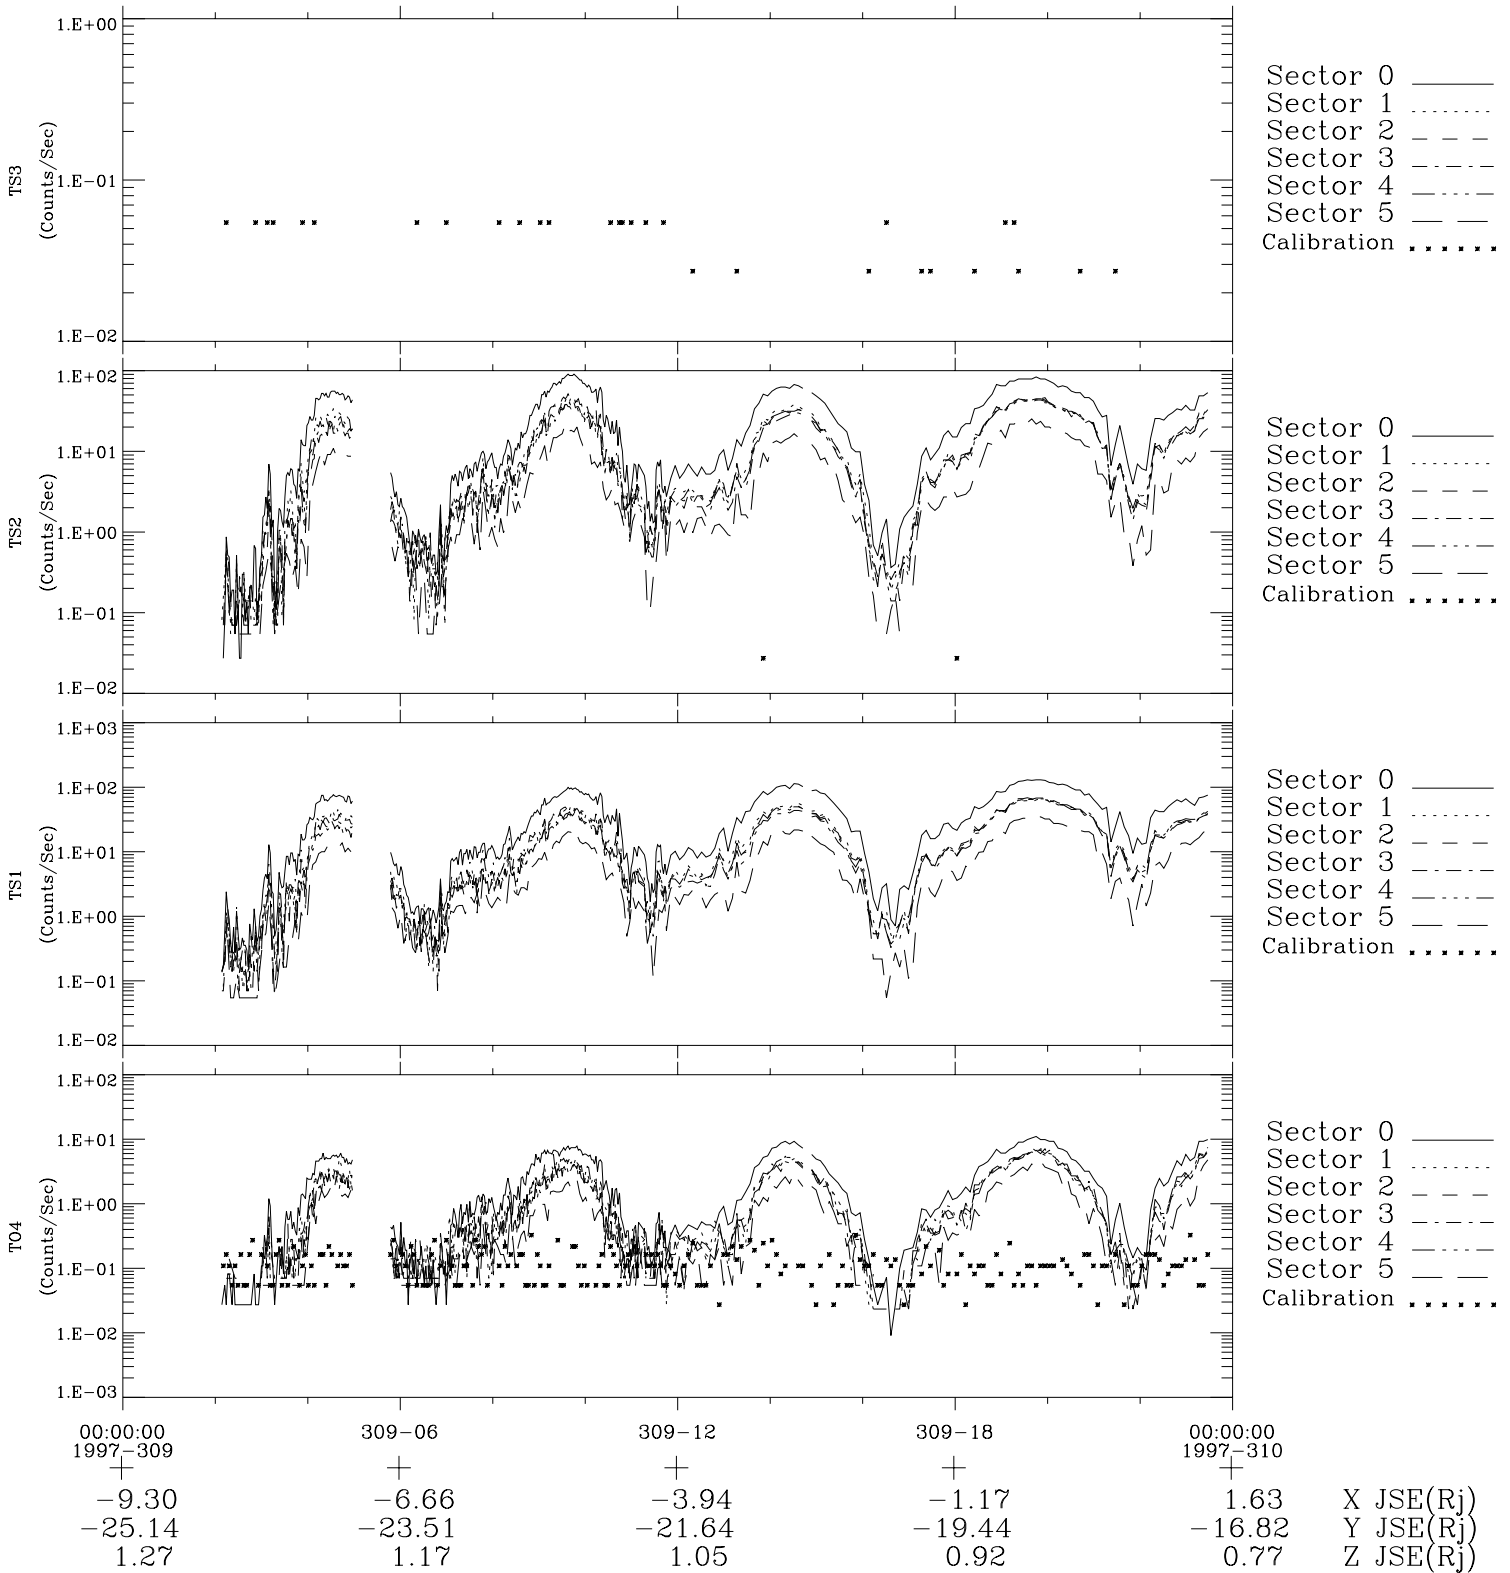

Galileo EPD Real-Time Six-Sector 97309

Software Version: RTLINE_R6 V 1.20
Data Production: 06-03-00
Plot Production: Sun Sep 16 08:14:17 2001

◇ = Jupiter look direction
□ = Corotation look direction