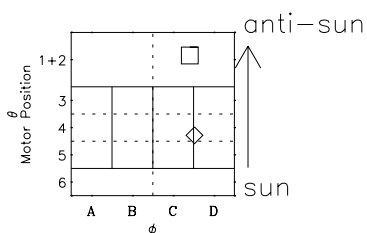

Galileo EPD Real-Time Six-Sector 97309

Software Version: RTLINE_R6 V 1.20
Data Production: 06-03-00
Plot Production: Sun Sep 16 08:14:17 2001

◇ = Jupiter look direction
□ = Corotation look direction