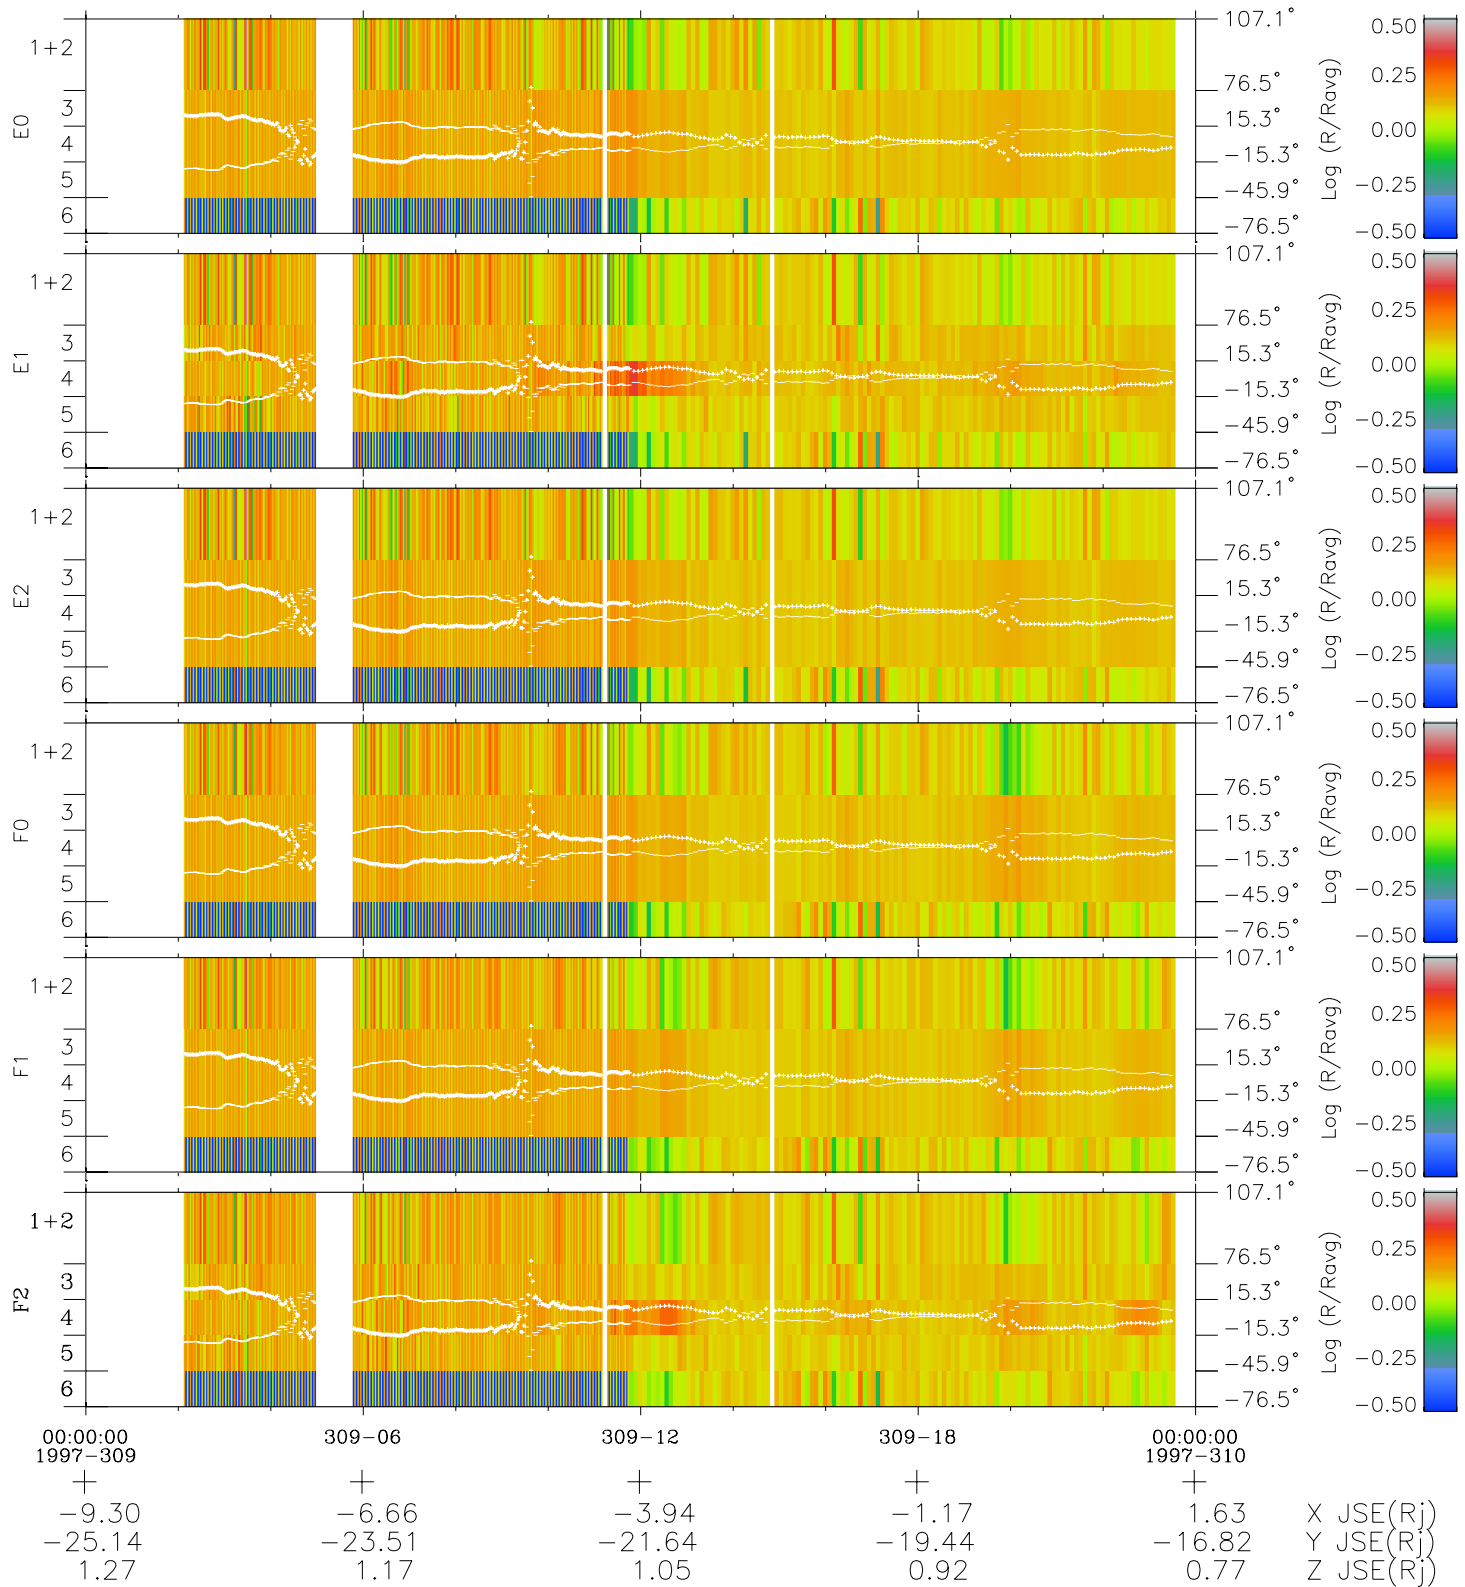

# Galileo EPD Real Elevation Anisotropies 97309

Software Version: RTELEV\_MEAN V 1.20  
 Data Production: 06-03-00  
 Plot Production: Sun Sep 16 08:11:27 2001  
 Color File: wondr3  
 Geofactor File: 1.1

- ◇ = Jupiter look direction
- = Corotation look direction