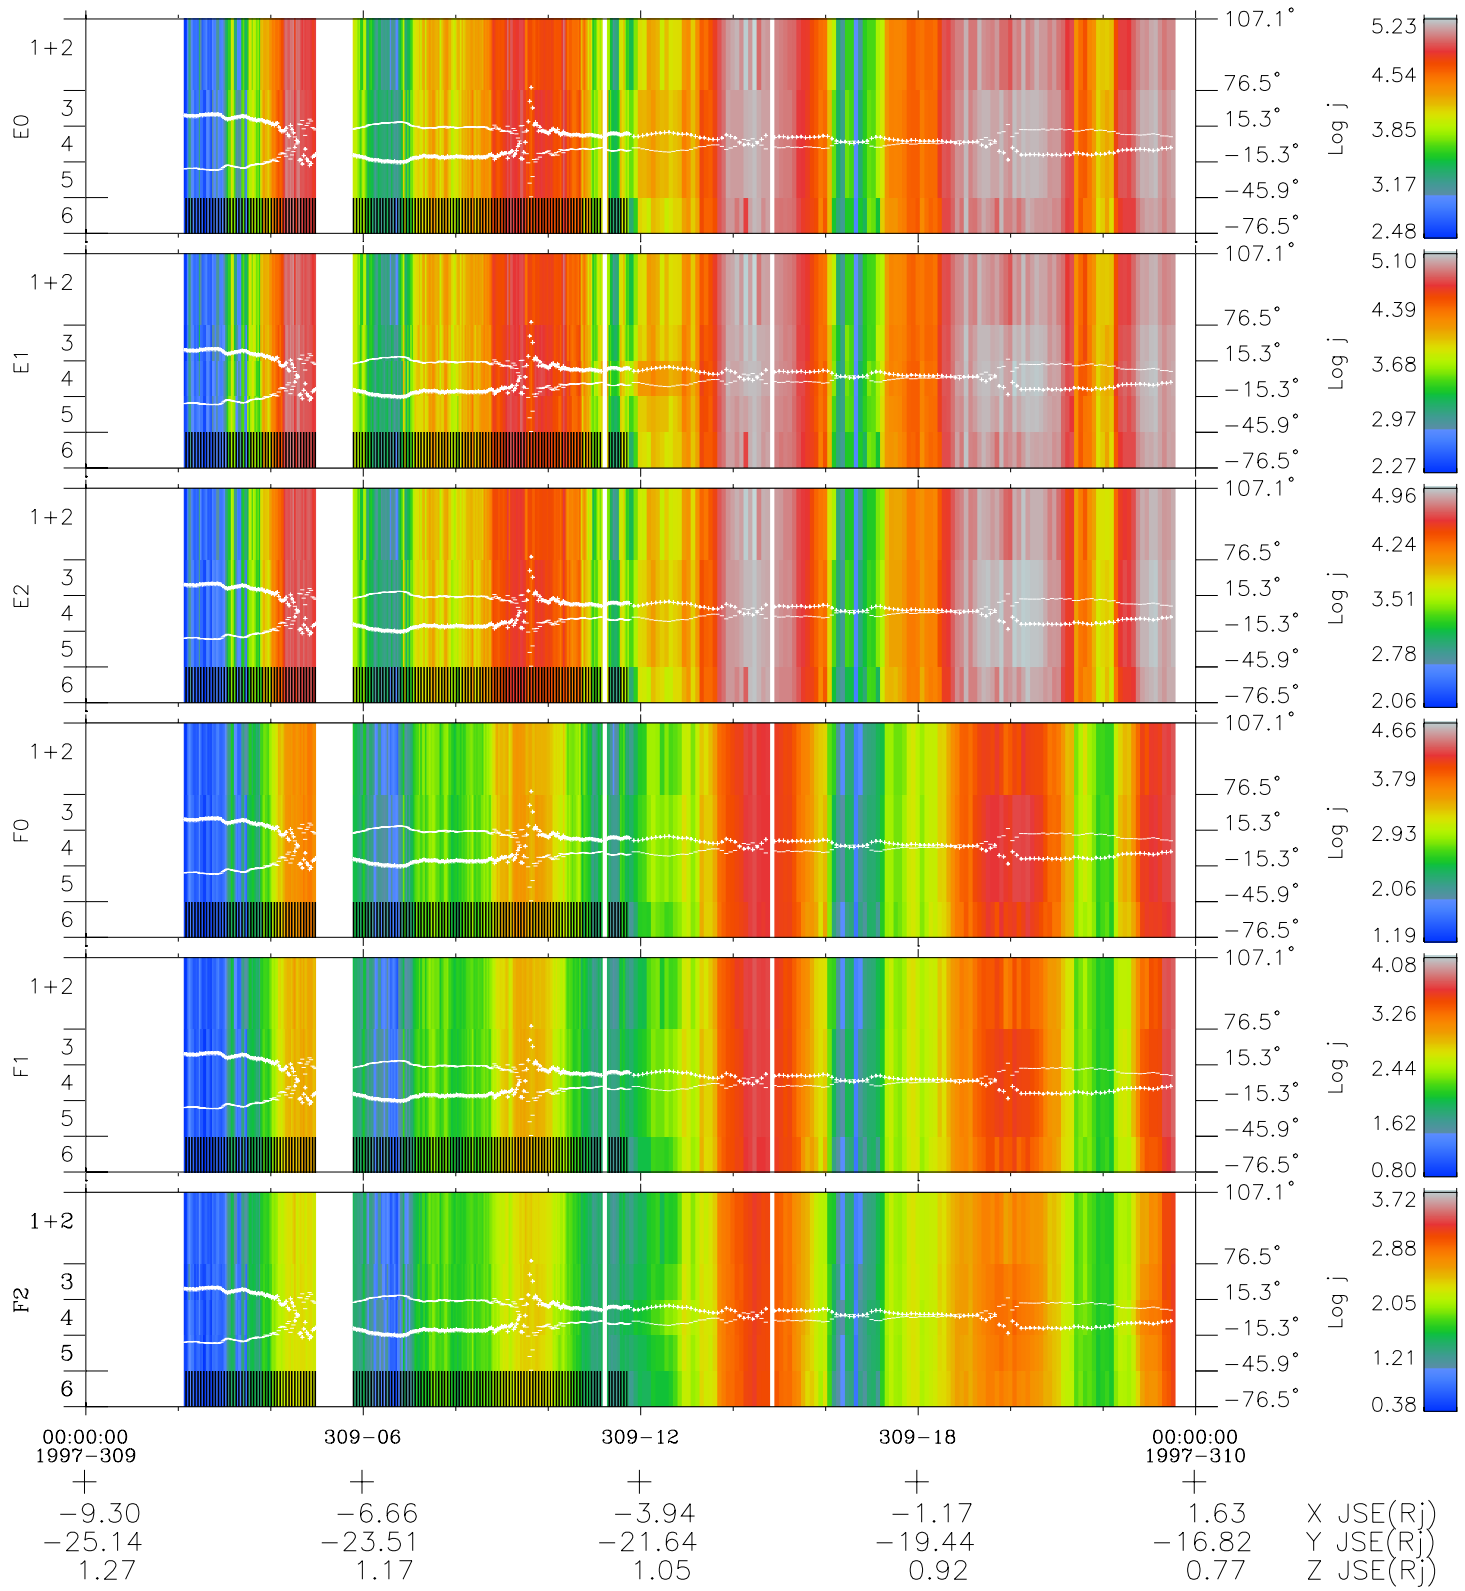

Galileo EPD Real Elevation Anisotropies 97309

Software Version: RTELEV_FLUX V 1.20
Data Production: 06-03-00
Plot Production: Sun Sep 16 08:11:56 2001
Color File: wondr3
Geofactor File: 1.1

◇ = Jupiter look direction
□ = Corotation look direction