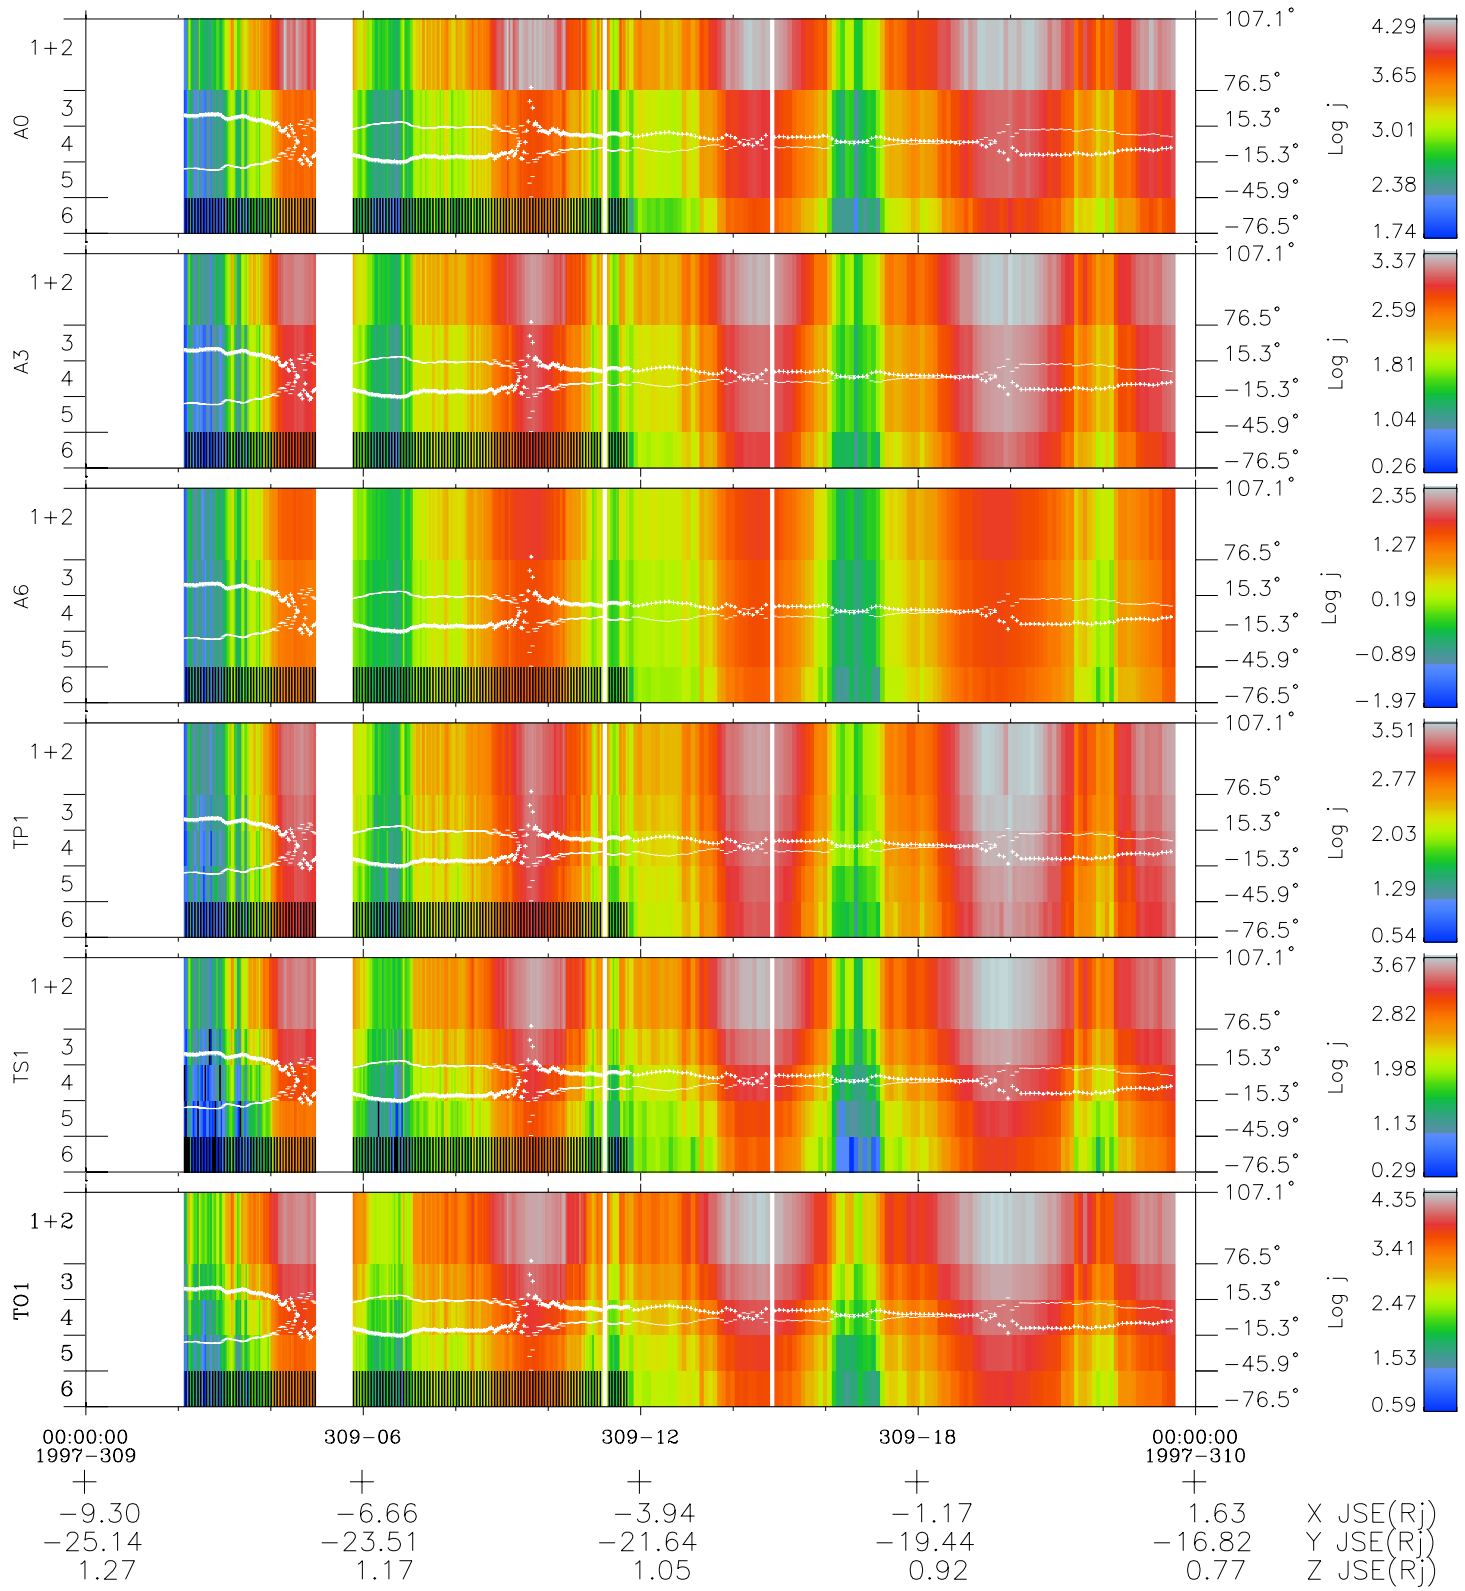

# Galileo EPD Real Elevation Anisotropies 97309

Software Version: RTELEV\_FLUX V 1.20  
 Data Production: 06-03-00  
 Plot Production: Sun Sep 16 08:11:42 2001  
 Color File: wondr3  
 Geofactor File: 1.1

- ◇ = Jupiter look direction
- = Corotation look direction