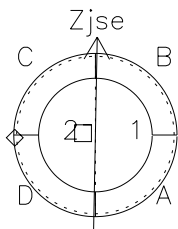

Galileo EPD Real Time Azimuth Anisotropies 97309

Software Version: RTAZIM_MEAN V 1.20
 Data Production: 06-03-00
 Plot Production: Sun Sep 16 08:12:52 2001
 Color File: wondr3
 Geofactor File: 1.1

- ◇ = Jupiter look direction
- = Corotation look direction