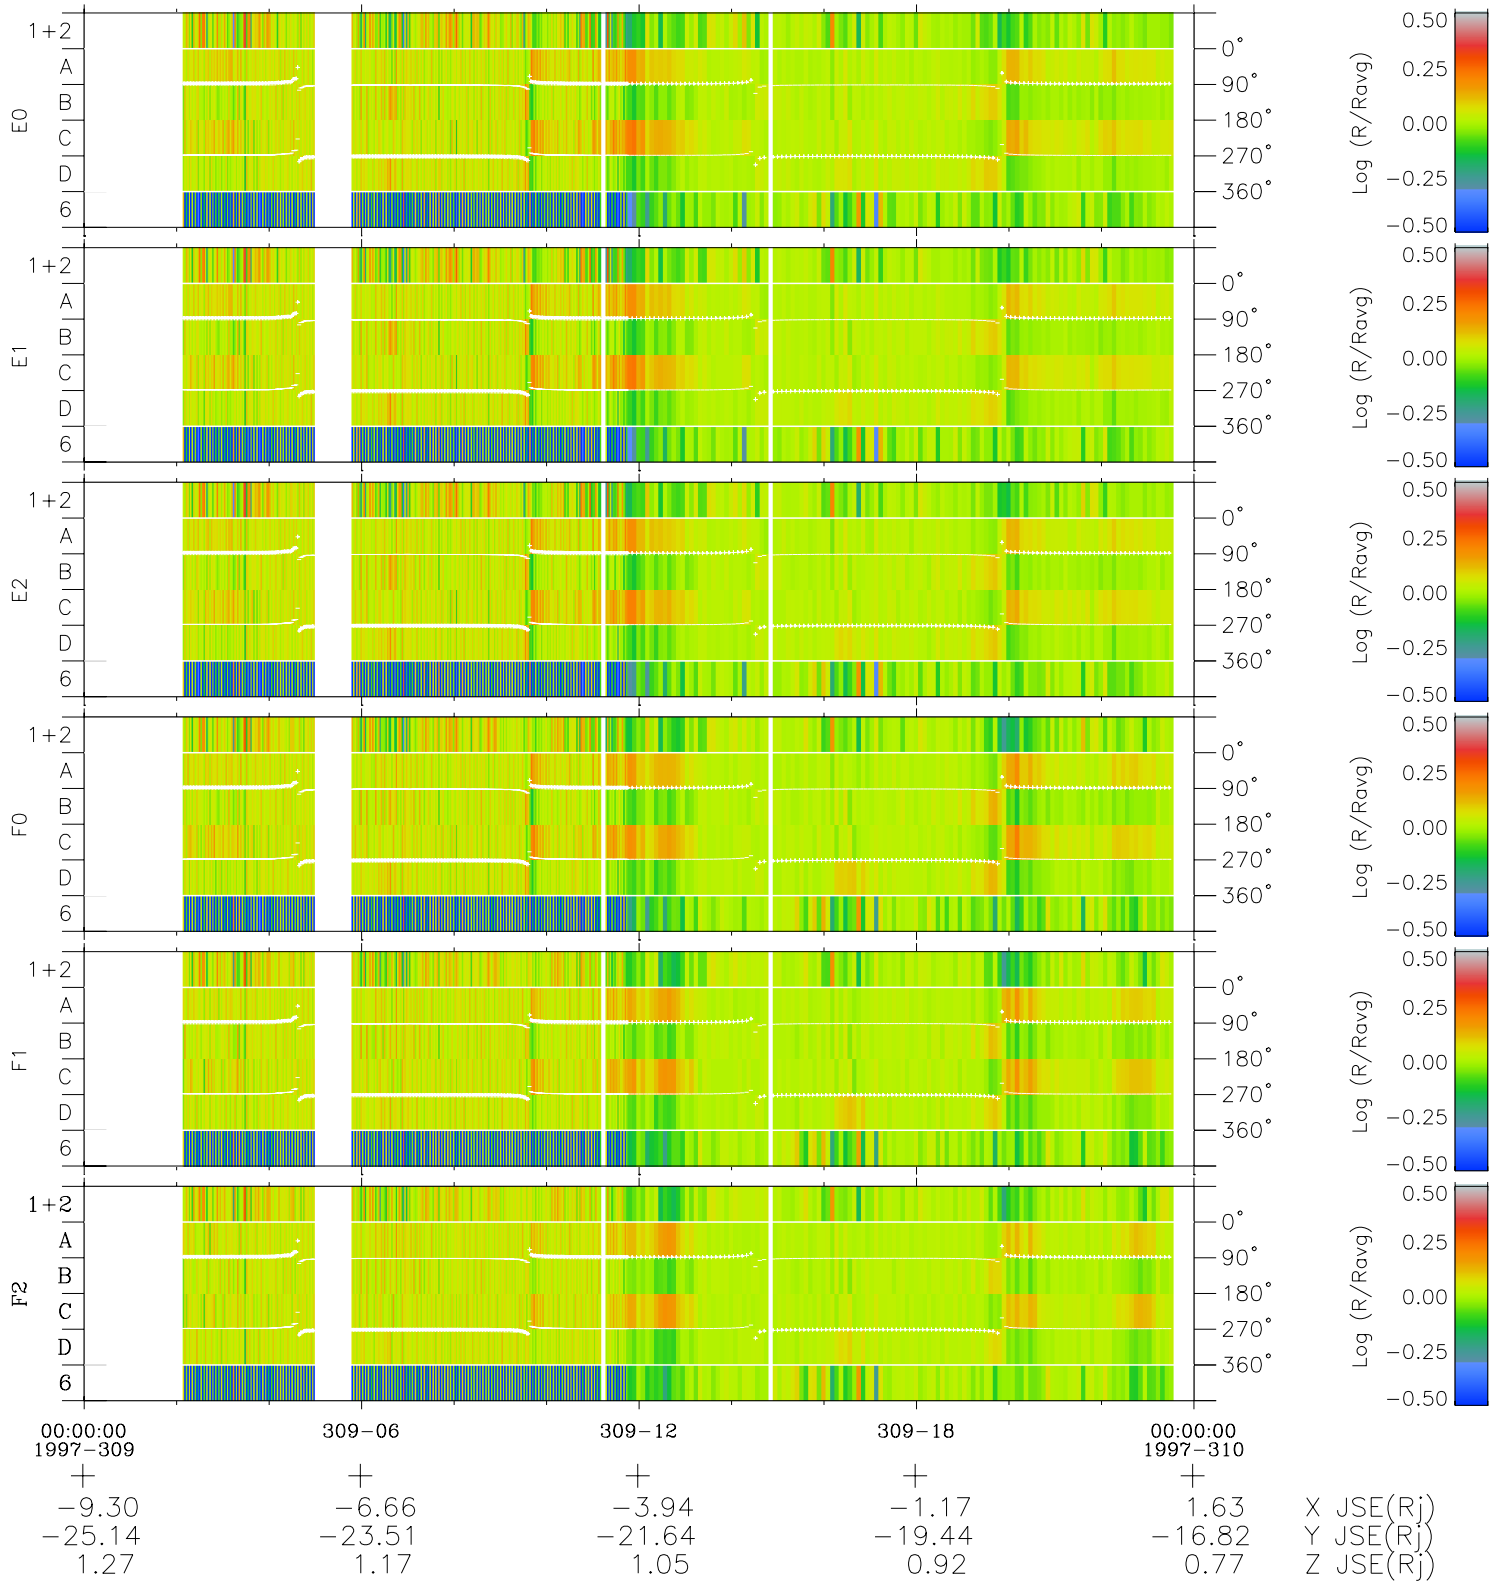

Galileo EPD Real Time Azimuth Anisotropies 97309

Software Version: RTAZIM_MEAN V 1.20
 Data Production: 06-03-00
 Plot Production: Sun Sep 16 08:12:52 2001
 Color File: wondr3
 Geofactor File: 1.1

- ◇ = Jupiter look direction
- = Corotation look direction