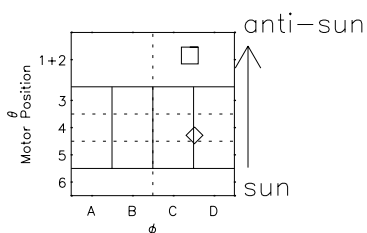

Galileo EPD Real Time Azimuth Anisotropies 97309

Software Version: RTAZIM_MEAN V 1.20
 Data Production: 06-03-00
 Plot Production: Sun Sep 16 08:12:52 2001
 Color File: wondr3
 Geofactor File: 1.1

- ◇ = Jupiter look direction
- = Corotation look direction