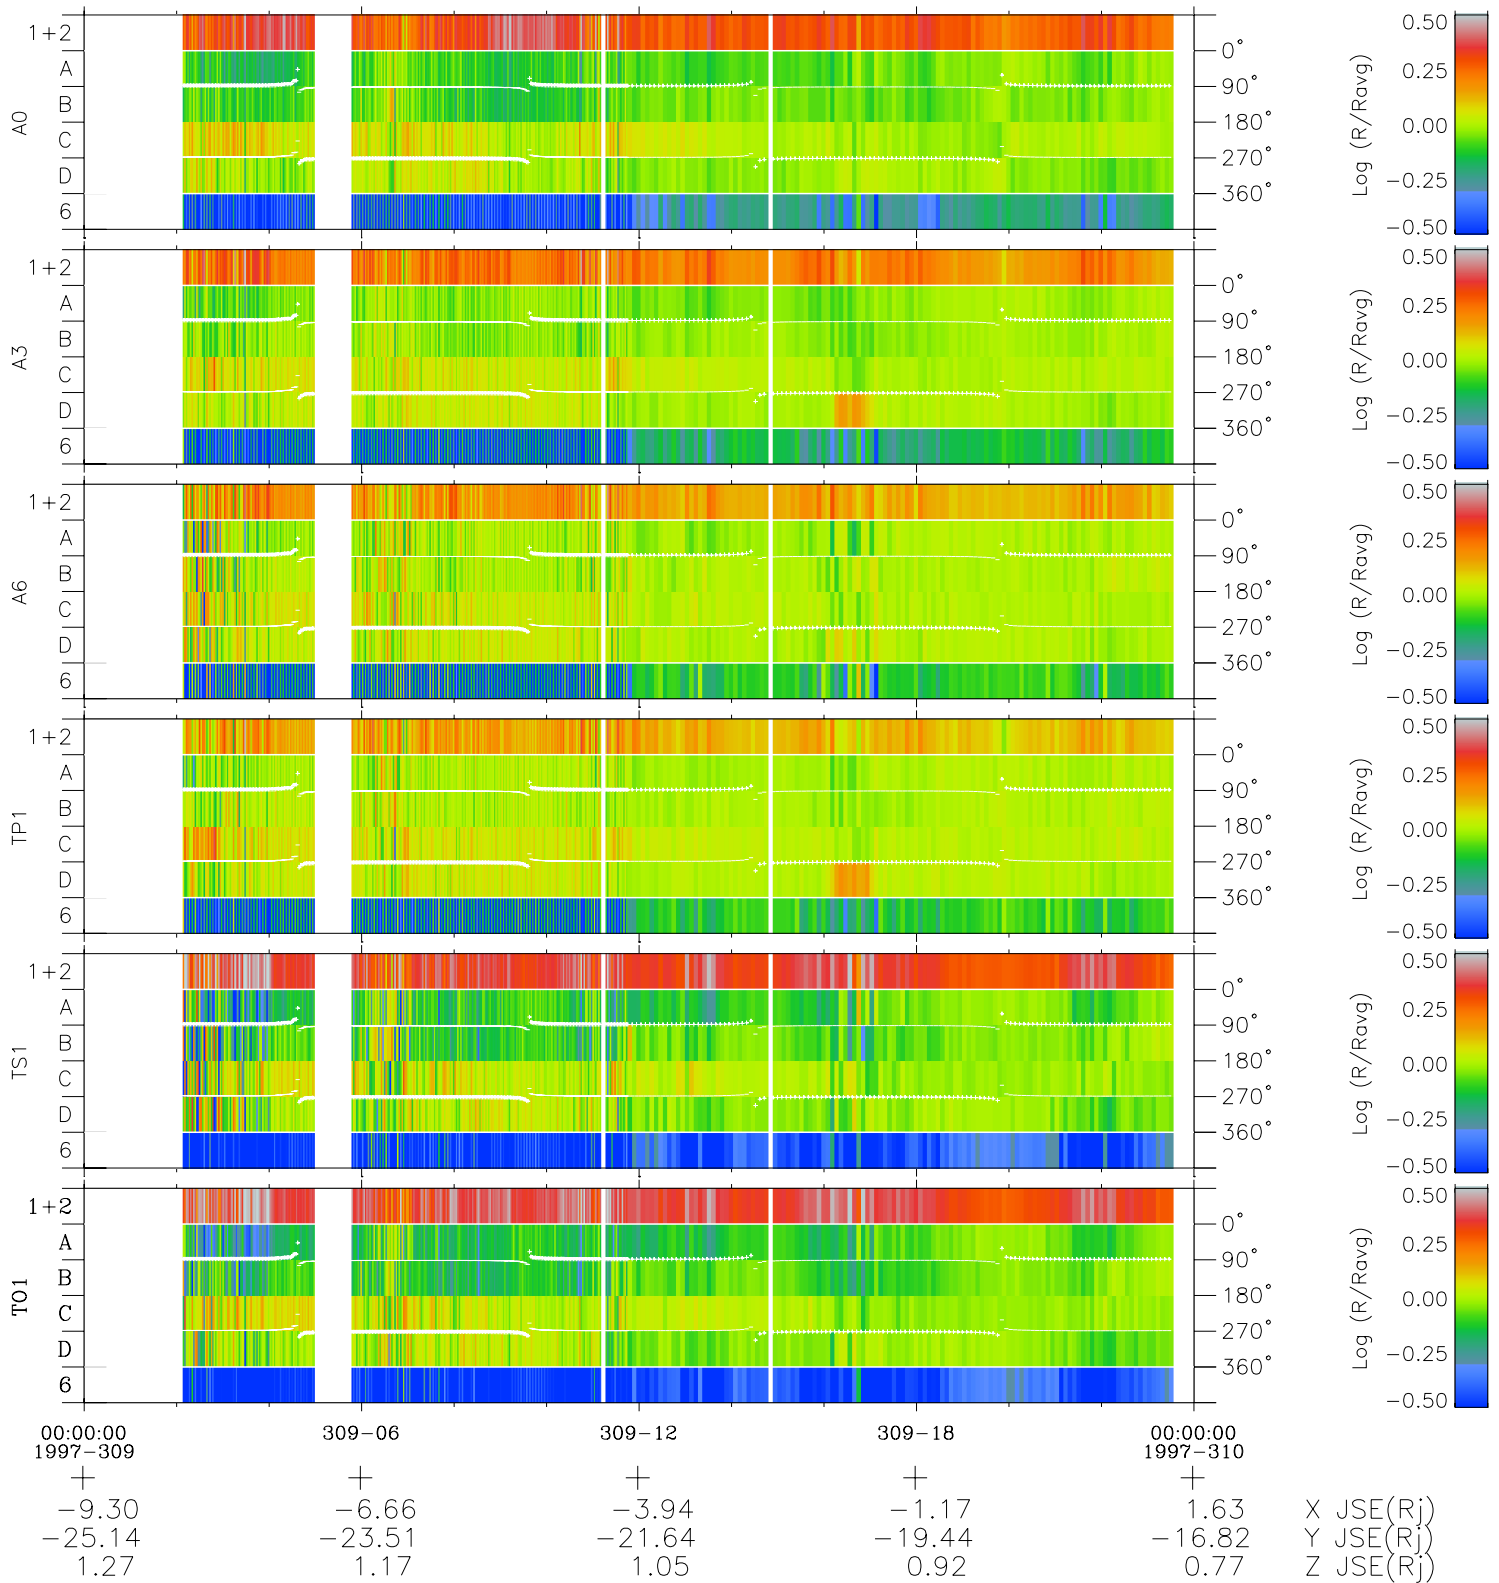

# Galileo EPD Real Time Azimuth Anisotropies 97309

Software Version: RTAZIM\_MEAN V 1.20  
 Data Production: 06-03-00  
 Plot Production: Sun Sep 16 08:12:39 2001  
 Color File: wondr3  
 Geofactor File: 1.1

- ◇ = Jupiter look direction
- = Corotation look direction