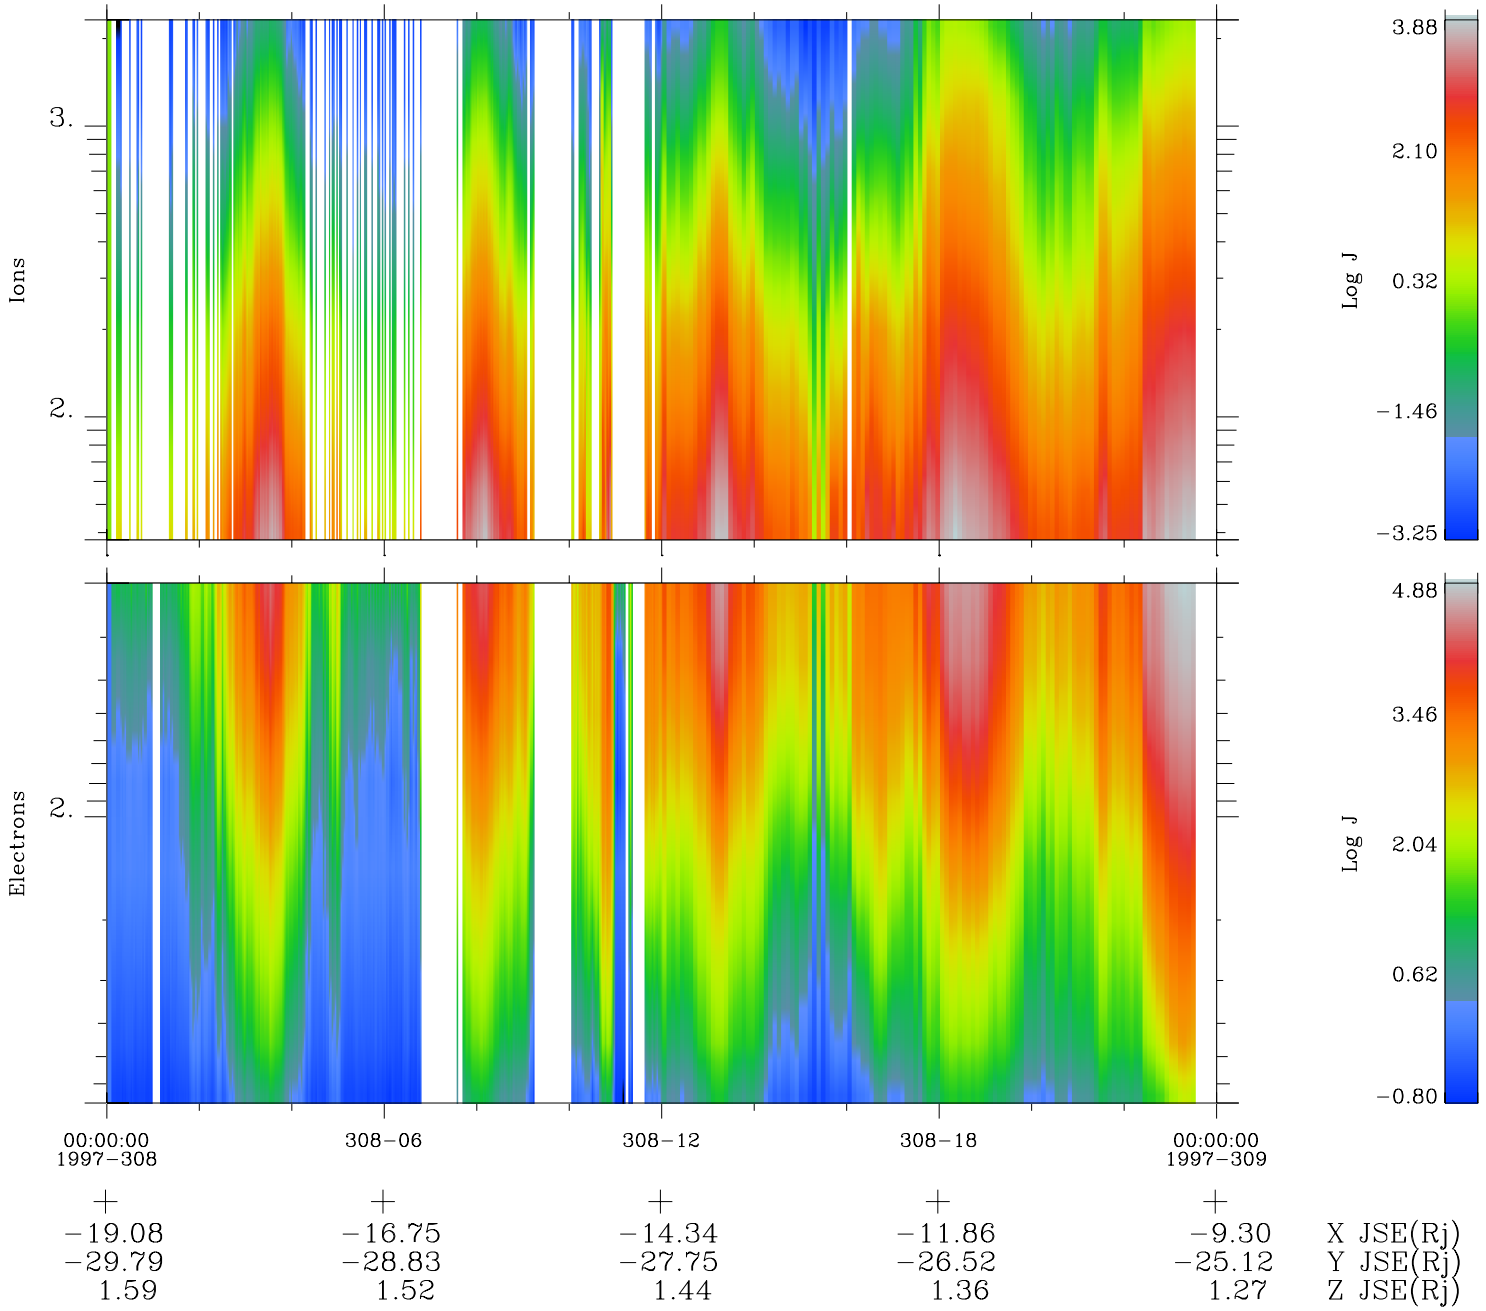

Galileo EPD Real Time Omni Spectrum 97308

Software Version: RTSPEC_OMNI V 1.20
 Data Production: 06-03-00
 Plot Production: Sun Sep 16 07:57:04 2001
 Color File: wondr3
 Geofactor File: 1.1

◇ = Jupiter look direction
 □ = Corotation look direction