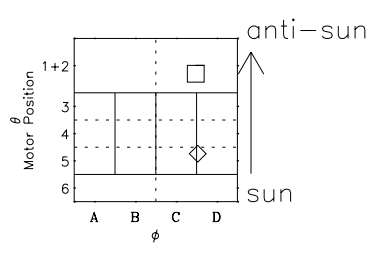

Galileo EPD Real Time Omni Spectrum 97308

Software Version: RTSPEC_OMNI V 1.20
 Data Production: 06-03-00
 Plot Production: Sun Sep 16 07:57:04 2001
 Color File: wondr3
 Geofactor File: 1.1

◇ = Jupiter look direction
 □ = Corotation look direction