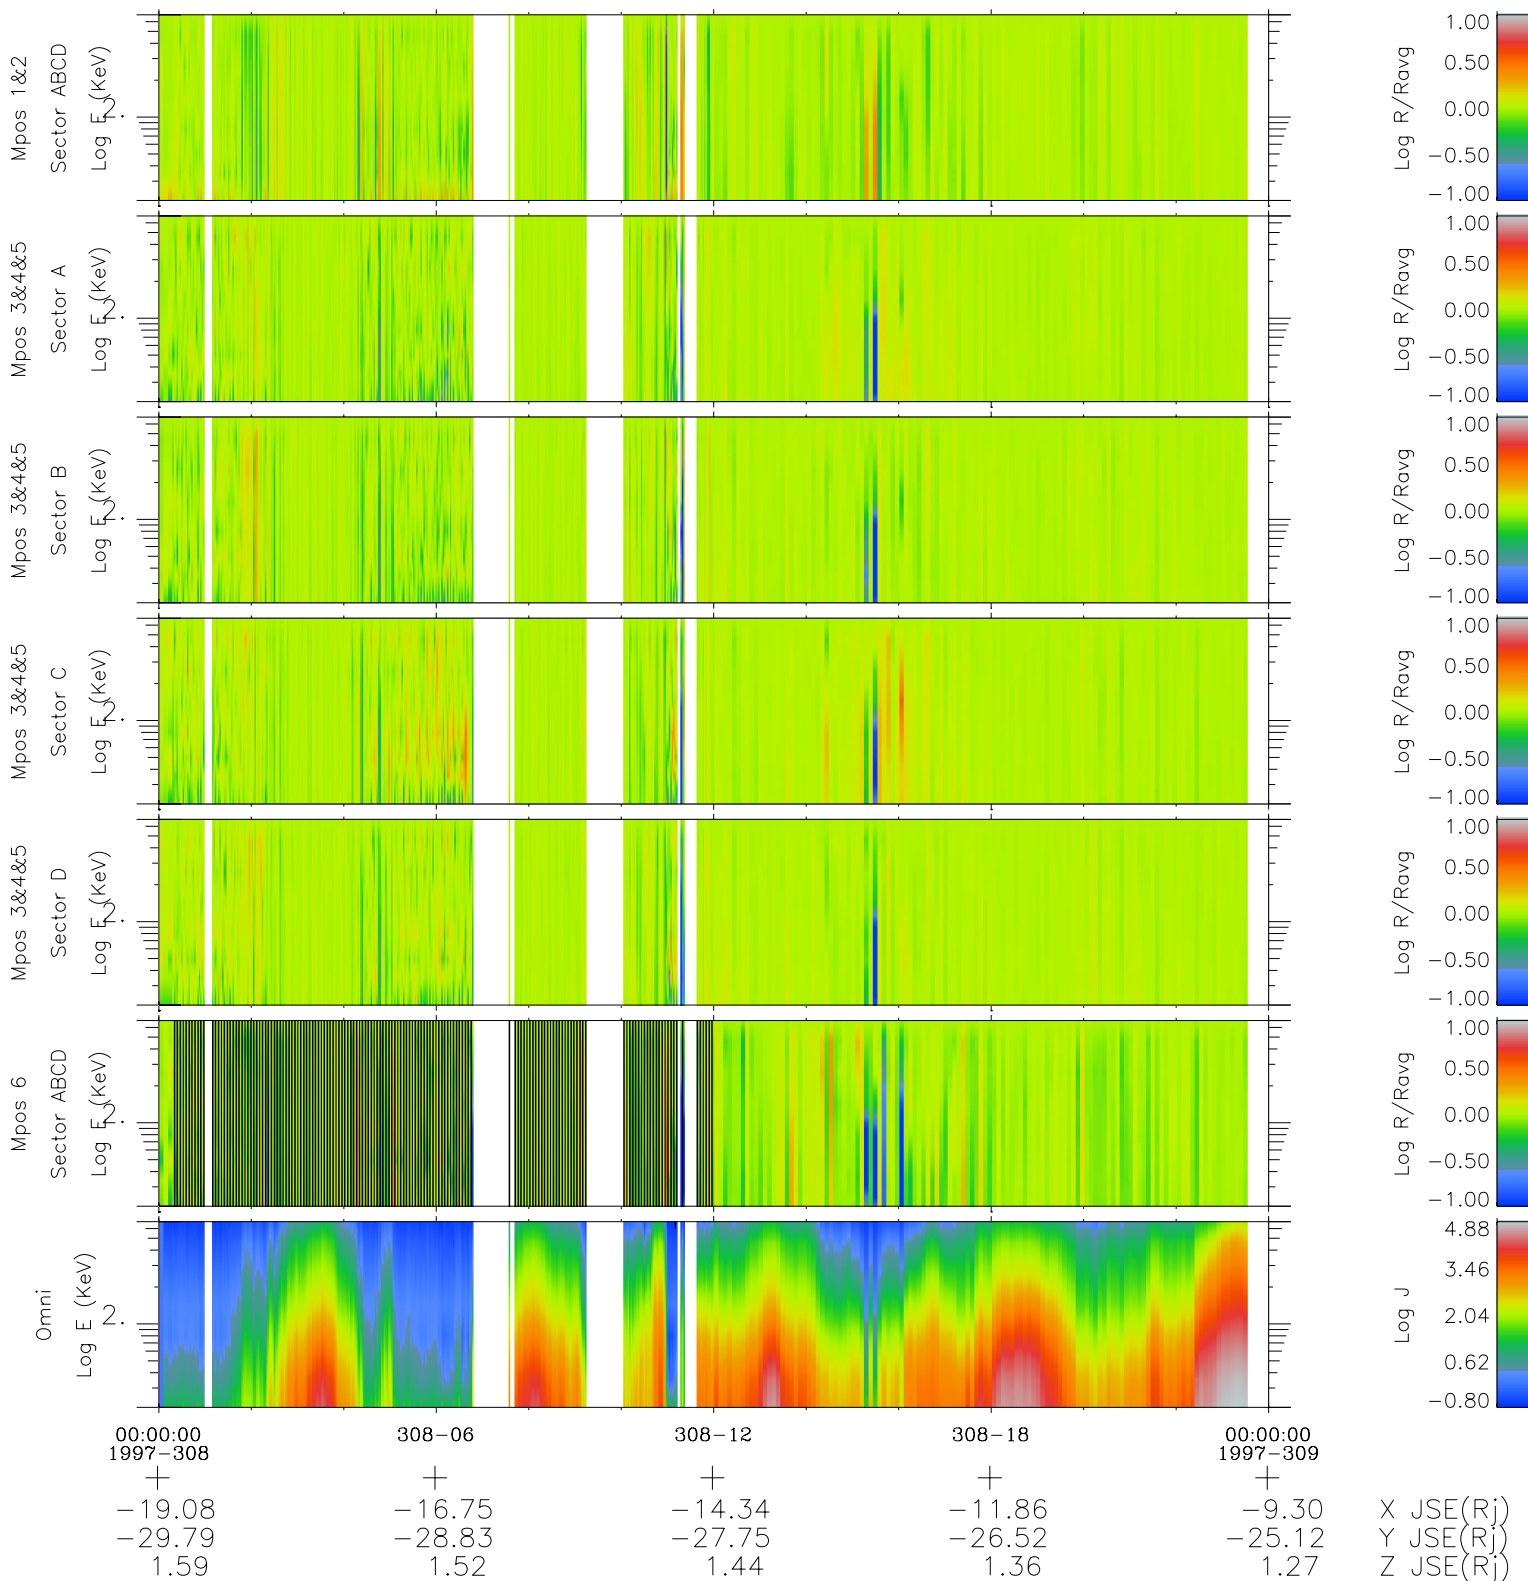

# Galileo EPD Real Time R6 Electrons Spectra 97308

Software Version: RTSPEC\_R6 V 1.20  
 Data Production: 06-03-00  
 Plot Production: Sun Sep 16 07:56:50 2001  
 Color File: wondr3  
 Geofactor File: 1.1

◇ = Jupiter look direction  
 □ = Corotation look direction