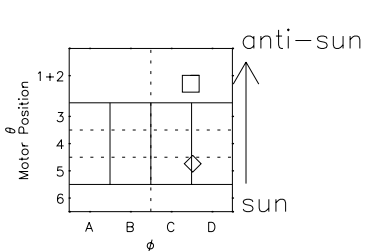

Galileo EPD Real Time R6 Ions Spectra 97308

Software Version: RTSPEC_R6 V 1.20
 Data Production: 06-03-00
 Plot Production: Sun Sep 16 07:56:34 2001
 Color File: wondr3
 Geofactor File: 1.1

- ◇ = Jupiter look direction
- = Corotation look direction