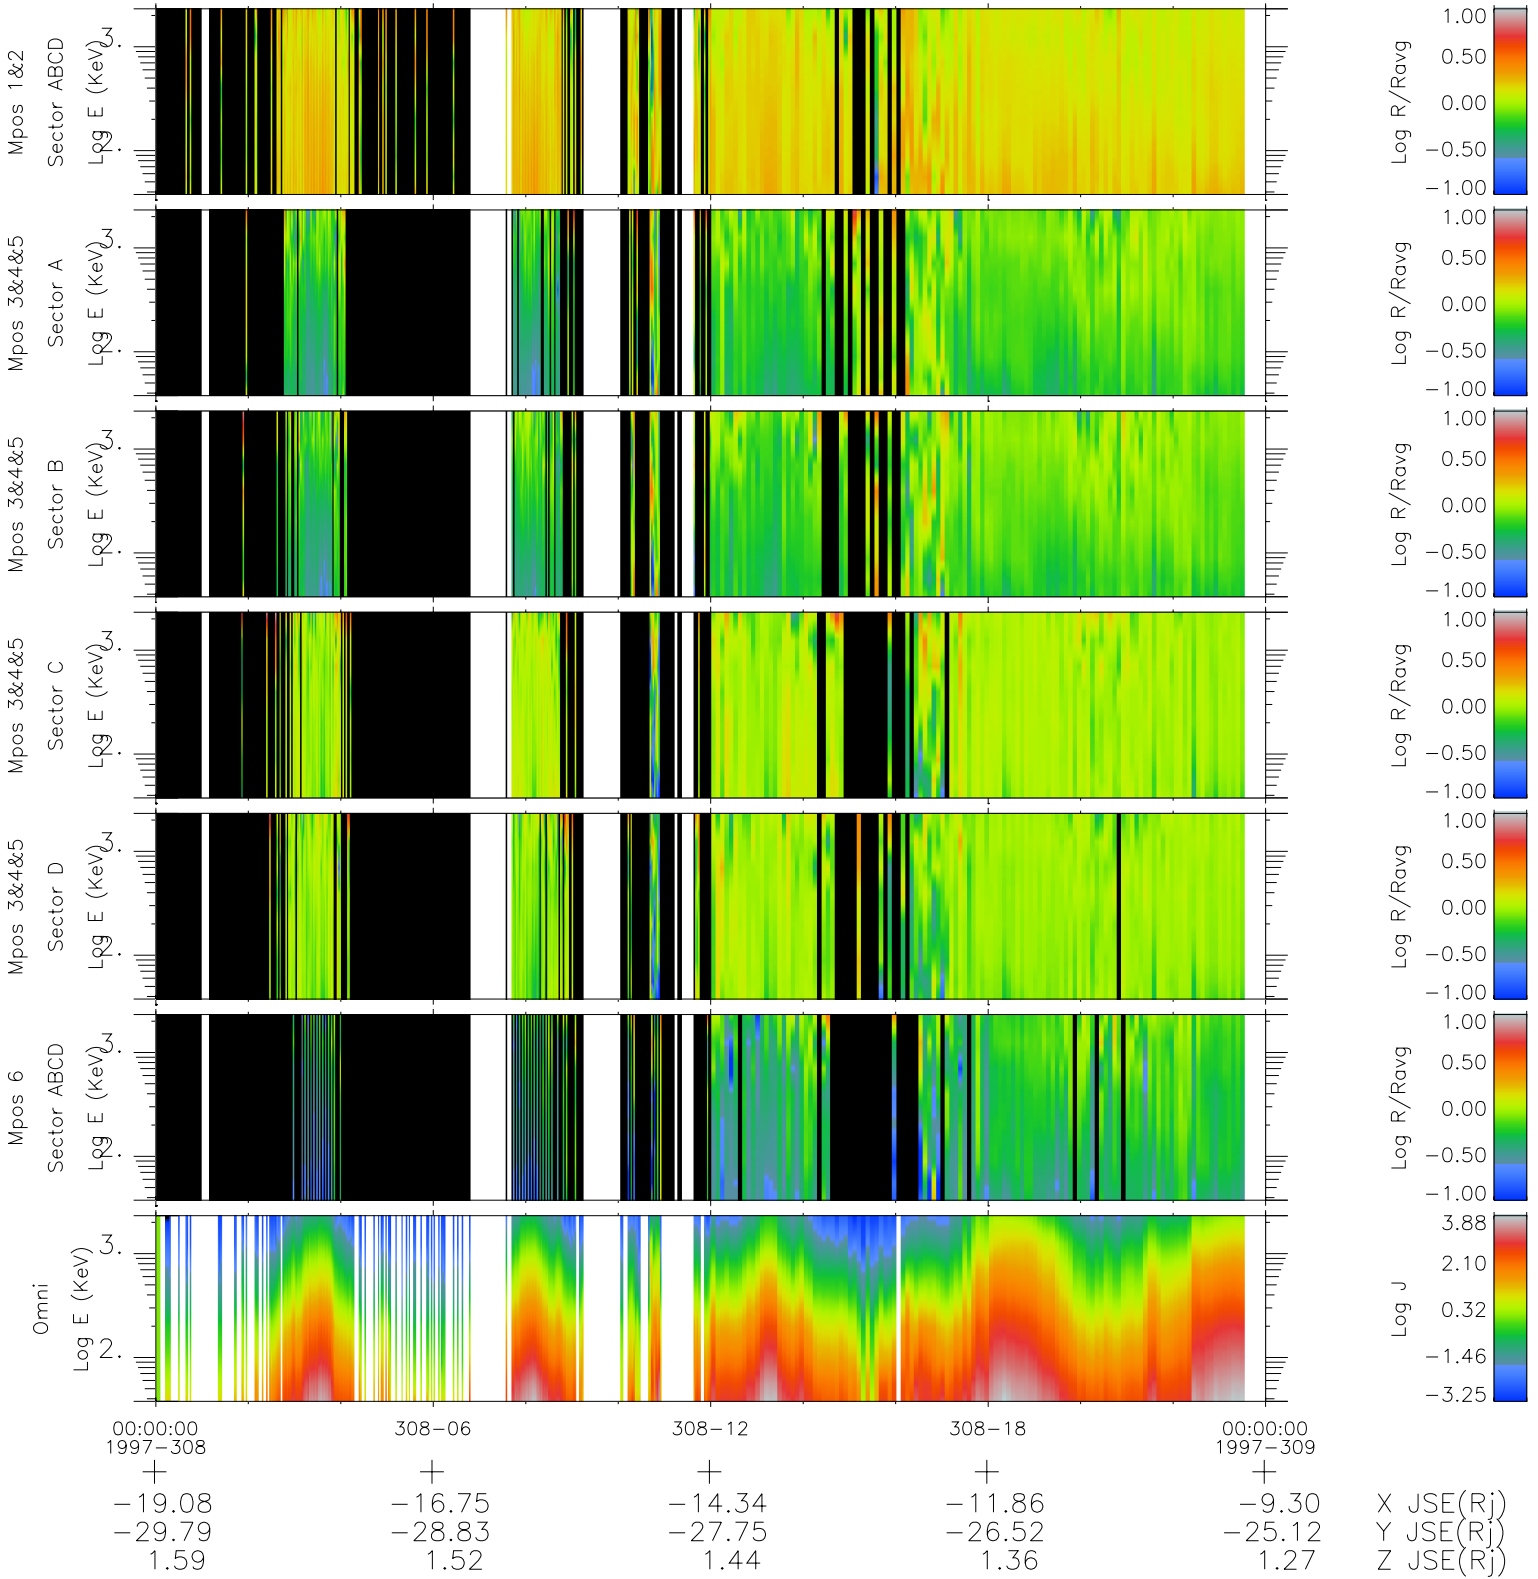

Galileo EPD Real Time R6 Ions Spectra 97308

Software Version: RTSPEC_R6 V 1.20
 Data Production: 06-03-00
 Plot Production: Sun Sep 16 07:56:34 2001
 Color File: wondr3
 Geofactor File: 1.1

- ◇ = Jupiter look direction
- = Corotation look direction