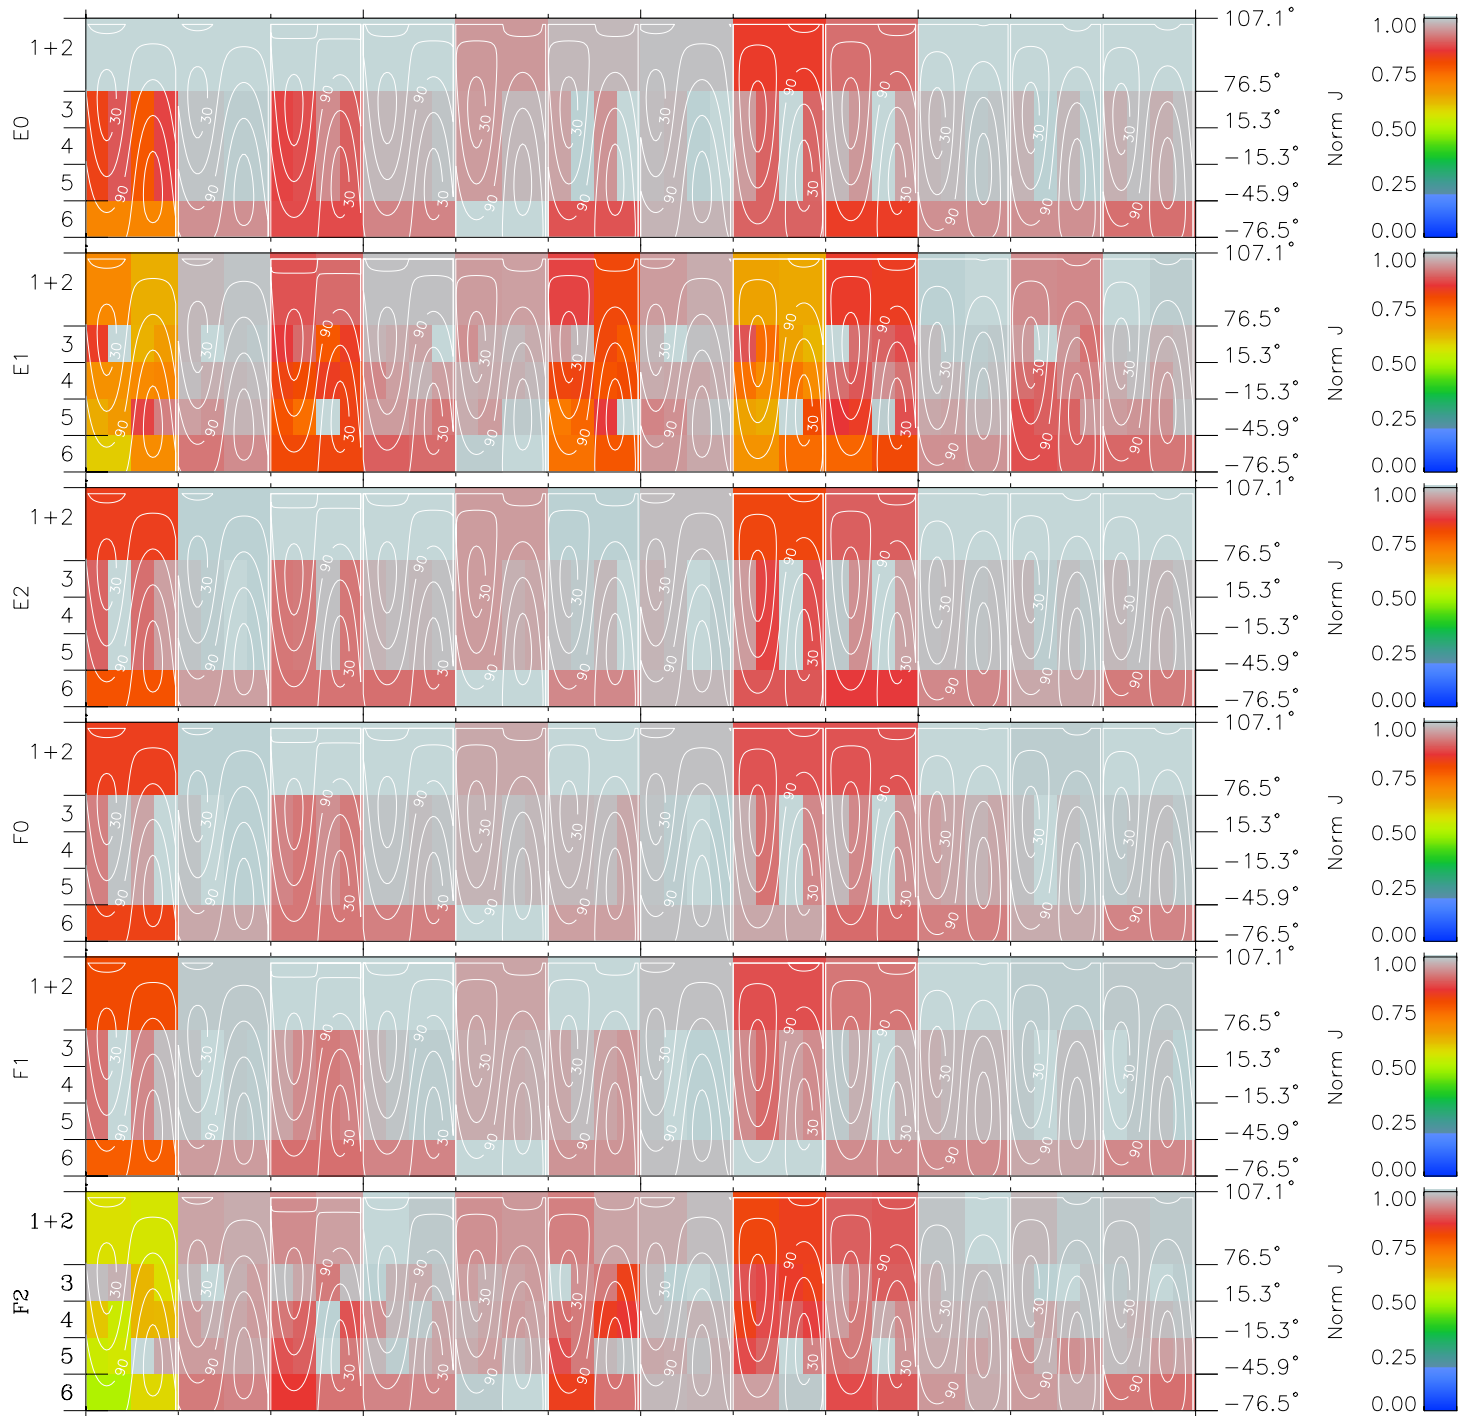

Galileo EPD Real Time All-Sky Anisotropies 97308

Software Version: RTSKY_NORM V 1.20
 Data Production: 06-03-00
 Plot Production: Sun Sep 16 07:58:41 2001
 Color File: wondr3
 Geofactor File: 1.1

00:00:00 1997-308	308-06	308-12	308-18	00:00:00 1997-309	
+	+	+	+	+	
-19.08	-16.75	-14.34	-11.86	-9.30	X JSE(R _j)
-29.79	-28.83	-27.75	-26.52	-25.12	Y JSE(R _j)
1.59	1.52	1.44	1.36	1.27	Z JSE(R _j)

- ◇ = Jupiter look direction
- = Corotation look direction