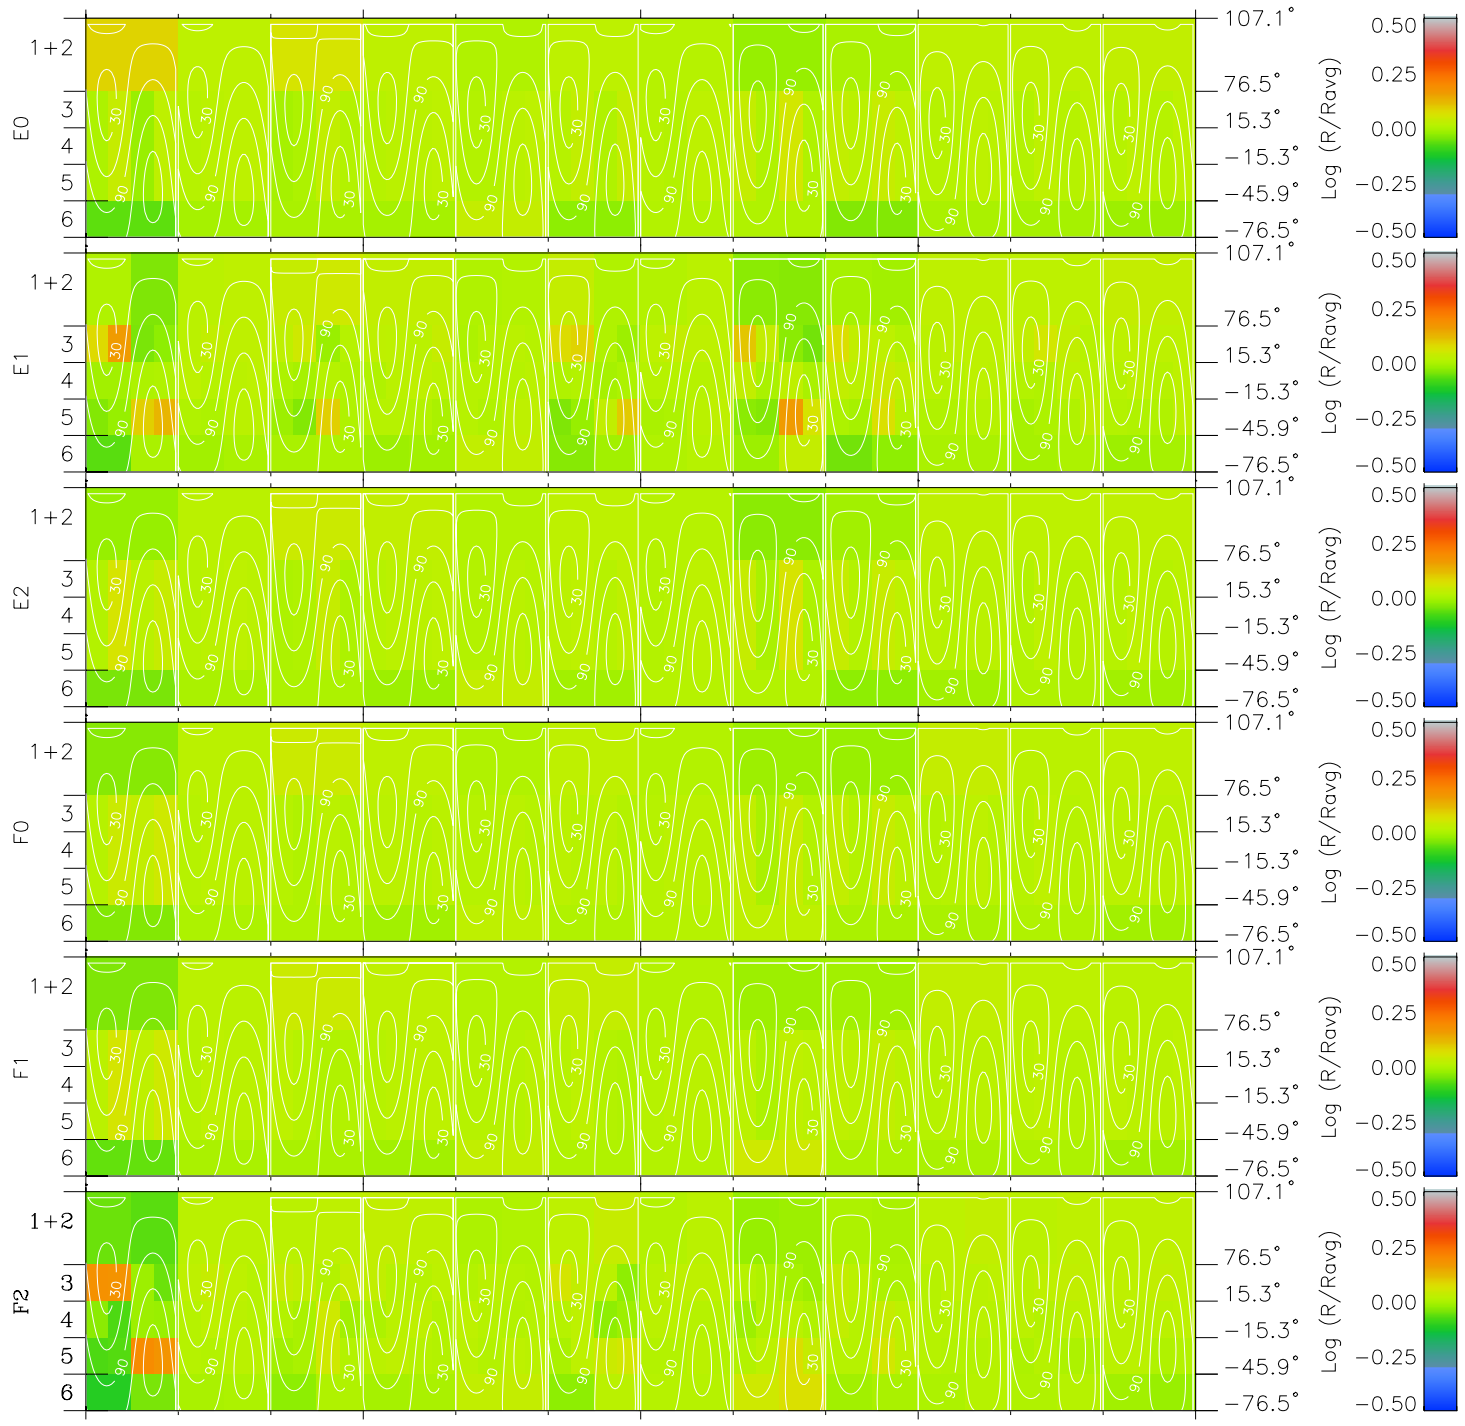

Galileo EPD Real Time All-Sky Anisotropies 97308

Software Version: RTSKY_MEAN V 1.20
 Data Production: 06-03-00
 Plot Production: Sun Sep 16 07:57:37 2001
 Color File: wondr3
 Geofactor File: 1.1

00:00:00 1997-308	308-06	308-12	308-18	00:00:00 1997-309	
+	+	+	+	+	
-19.08	-16.75	-14.34	-11.86	-9.30	X JSE(R _j)
-29.79	-28.83	-27.75	-26.52	-25.12	Y JSE(R _j)
1.59	1.52	1.44	1.36	1.27	Z JSE(R _j)

- ◇ = Jupiter look direction
- = Corotation look direction