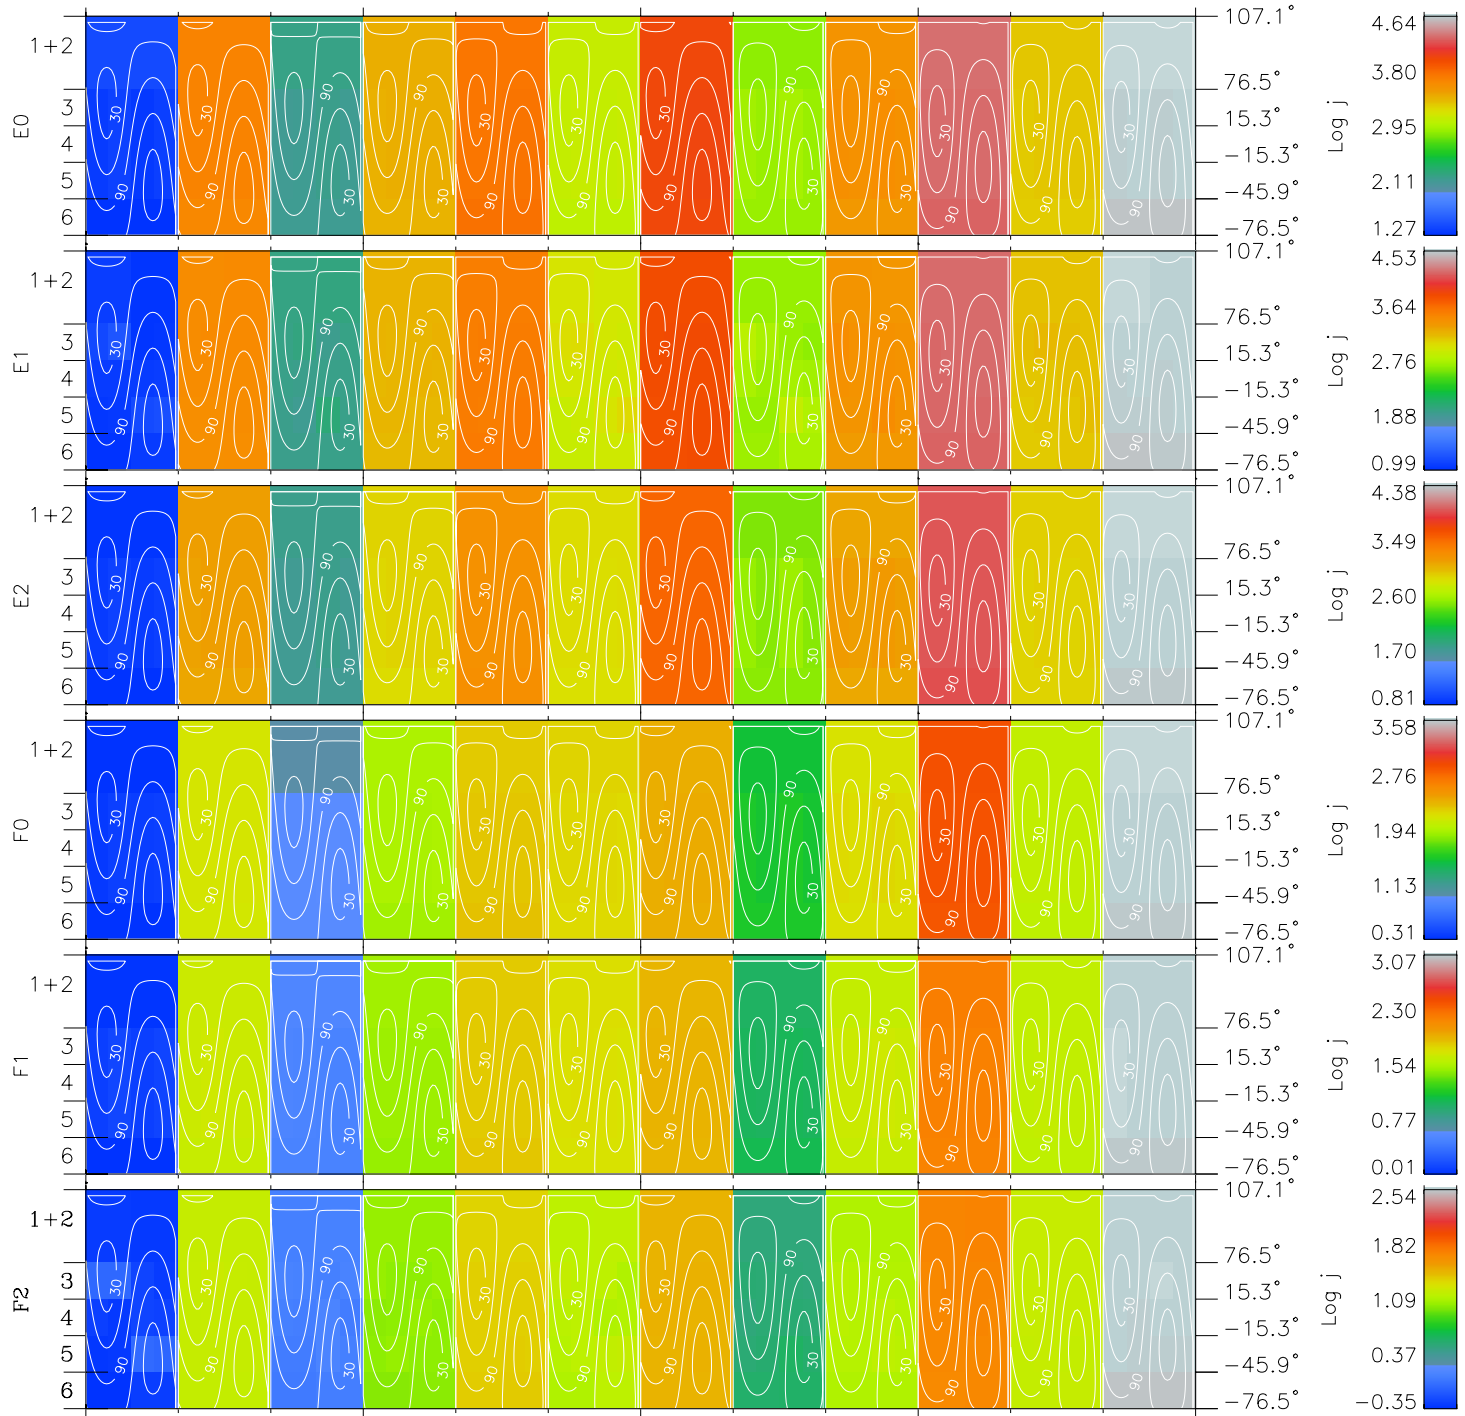

# Galileo EPD Real Time All-Sky Anisotropies 97308

Software Version: RTSKY\_FLUX V 1.20  
 Data Production: 06-03-00  
 Plot Production: Sun Sep 16 07:58:09 2001  
 Color File: wondr3  
 Geofactor File: 1.1

00:00:00  
1997-308

308-06

308-12

308-18

00:00:00  
1997-309

+  
-19.08  
-29.79  
1.59

+  
-16.75  
-28.83  
1.52

+  
-14.34  
-27.75  
1.44

+  
-11.86  
-26.52  
1.36

+  
-9.30  
-25.12  
1.27

X JSE(R<sub>j</sub>)  
Y JSE(R<sub>j</sub>)  
Z JSE(R<sub>j</sub>)

- ◇ = Jupiter look direction
- = Corotation look direction