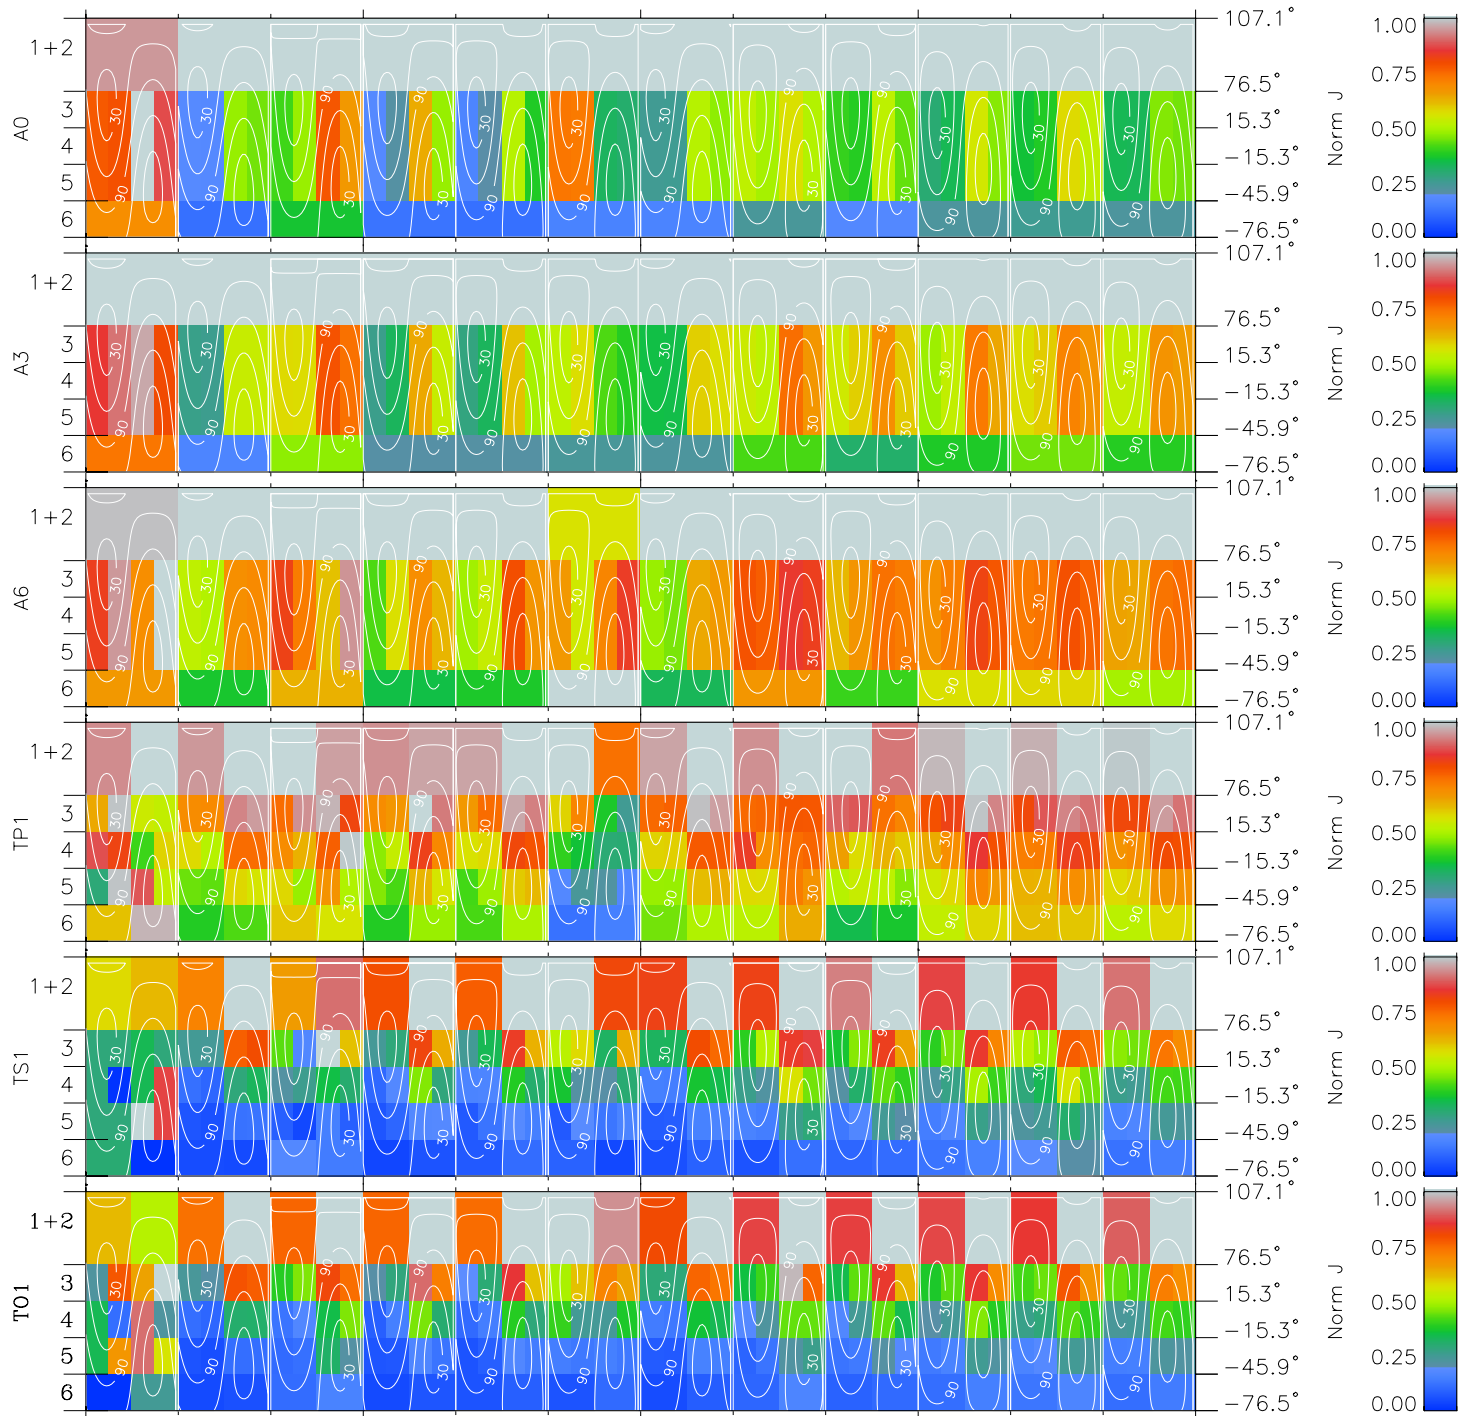

Galileo EPD Real Time All-Sky Anisotropies 97308

Software Version: RTSKY_NORM V 1.20
Data Production: 06-03-00
Plot Production: Sun Sep 16 07:58:25 2001
Color File: wondr3
Geofactor File: 1.1

00:00:00 1997-308	308-06	308-12	308-18	00:00:00 1997-309	
+	+	+	+	+	
-19.08	-16.75	-14.34	-11.86	-9.30	X JSE(R _j)
-29.79	-28.83	-27.75	-26.52	-25.12	Y JSE(R _j)
1.59	1.52	1.44	1.36	1.27	Z JSE(R _j)

- ◇ = Jupiter look direction
- = Corotation look direction