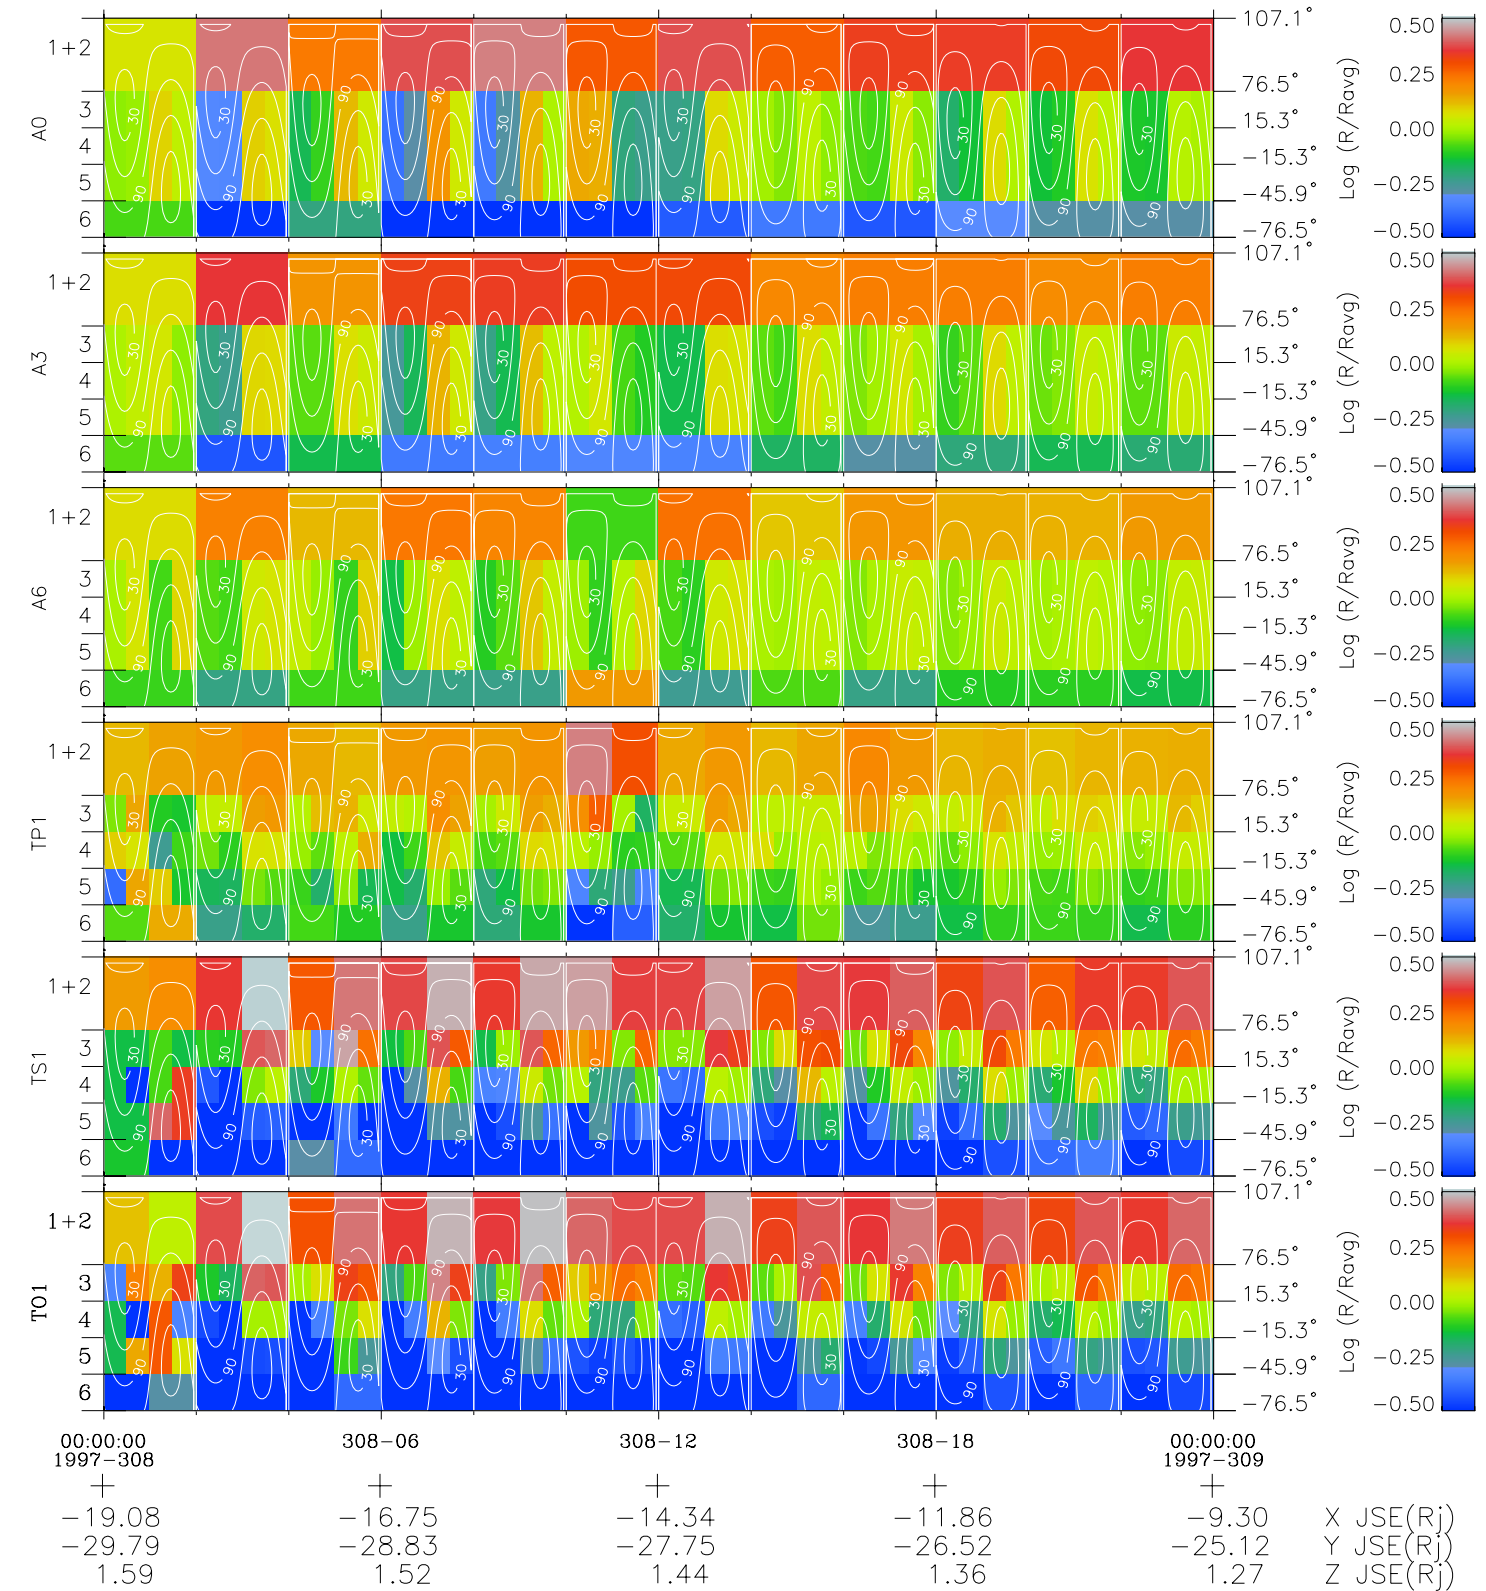

Galileo EPD Real Time All-Sky Anisotropies 97308

Software Version: RTSKY_MEAN V 1.20
Data Production: 06-03-00
Plot Production: Sun Sep 16 07:57:21 2001
Color File: wondr3
Geofactor File: 1.1

- ◇ = Jupiter look direction
- = Corotation look direction