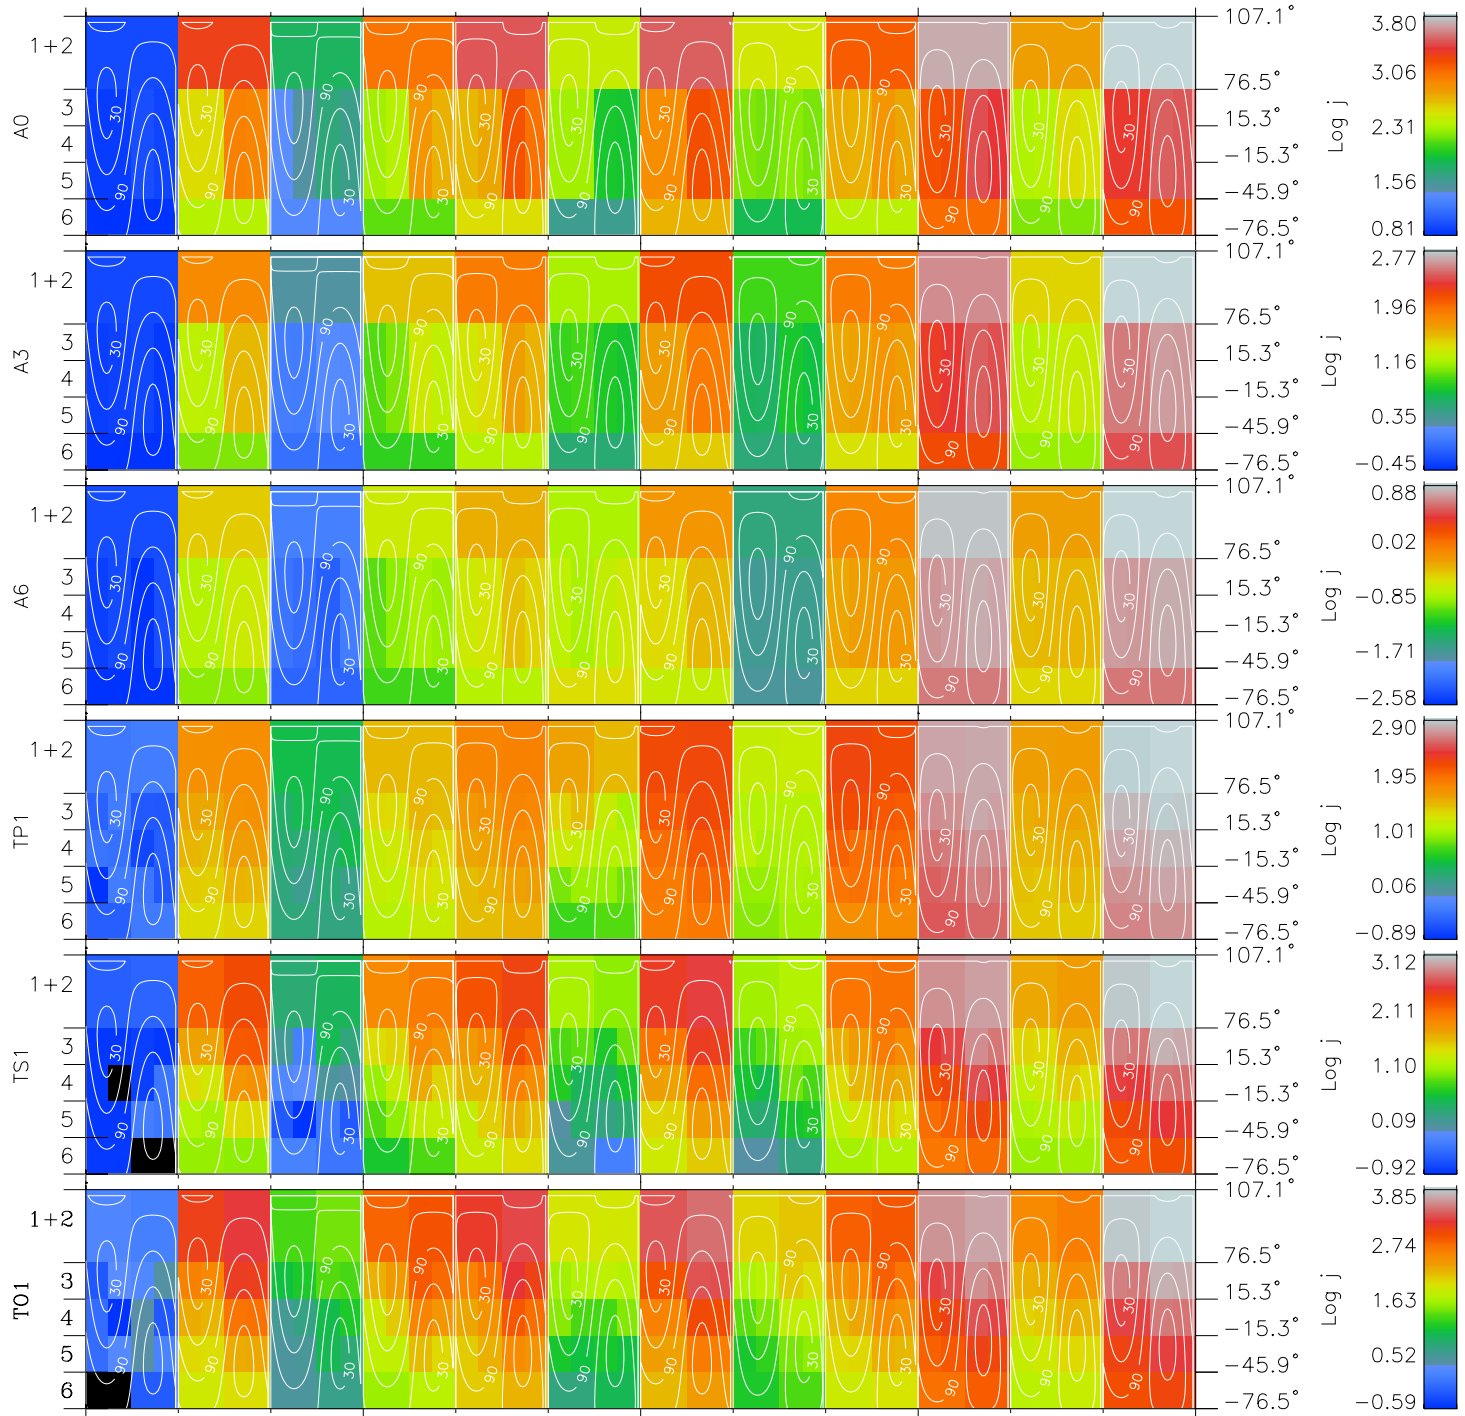

Galileo EPD Real Time All-Sky Anisotropies 97308

Software Version: RTSKY_FLUX V 1.20
 Data Production: 06-03-00
 Plot Production: Sun Sep 16 07:57:53 2001
 Color File: wondr3
 Geofactor File: 1.1

00:00:00 1997-308	308-06	308-12	308-18	00:00:00 1997-309	
+	+	+	+	+	
-19.08	-16.75	-14.34	-11.86	-9.30	X JSE(R _j)
-29.79	-28.83	-27.75	-26.52	-25.12	Y JSE(R _j)
1.59	1.52	1.44	1.36	1.27	Z JSE(R _j)

- ◇ = Jupiter look direction
- = Corotation look direction