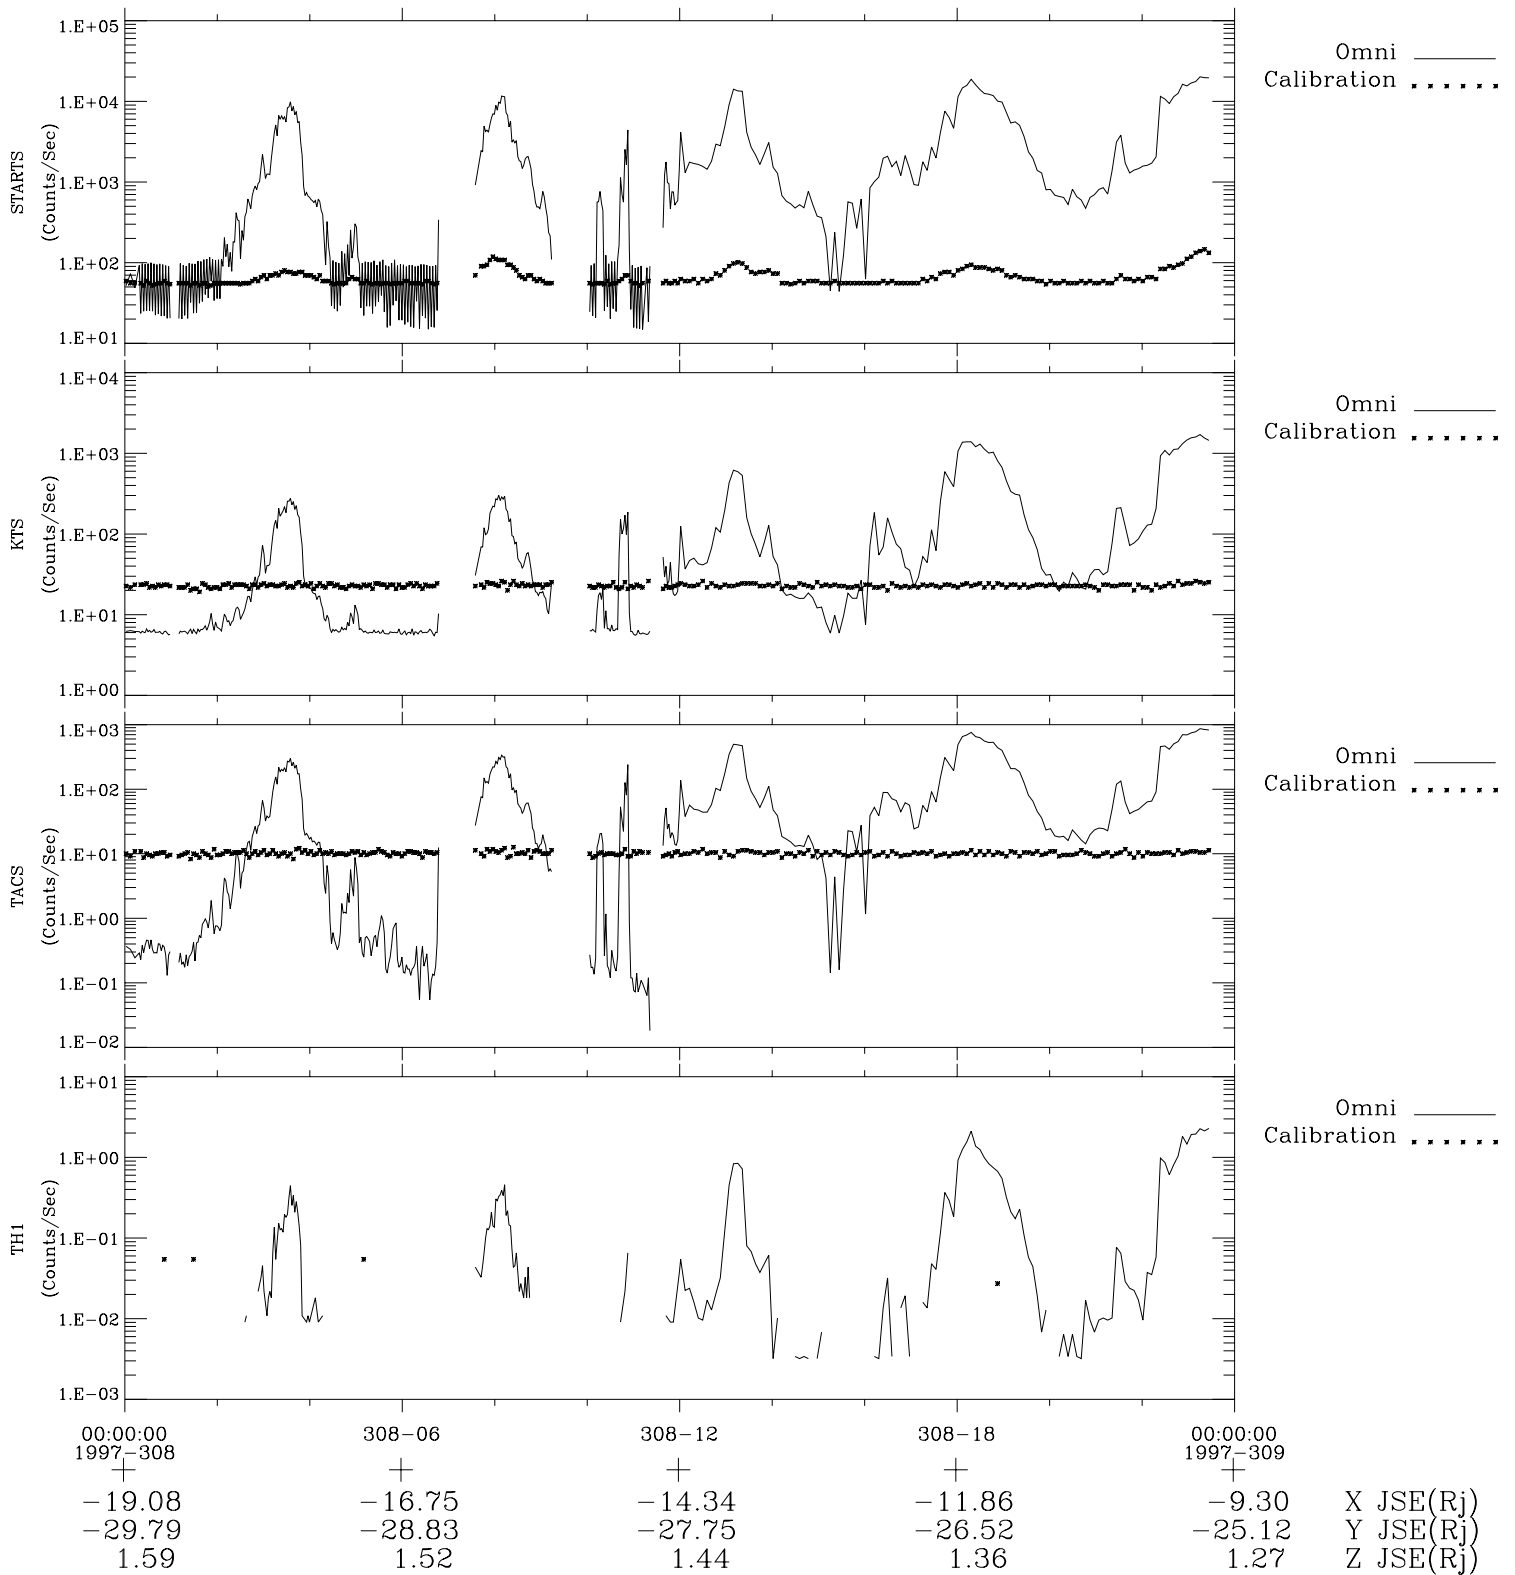

Galileo EPD Real-Time Omni 97308

Software Version: RTLINE_OMNI V 1.20
Data Production: 06-03-00
Plot Production: Sun Sep 16 08:01:56 2001

◇ = Jupiter look direction
□ = Corotation look direction