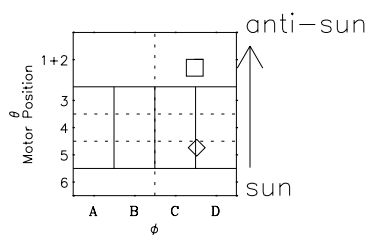

Galileo EPD Real-Time Omni 97308

Software Version: RTLINE_OMNI V 1.20
Data Production: 06-03-00
Plot Production: Sun Sep 16 08:01:56 2001

◇ = Jupiter look direction
□ = Corotation look direction