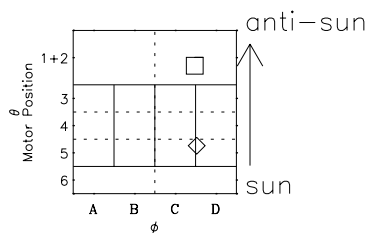

Galileo EPD Real-Time Omni 97308

Software Version: RTLINE_OMNI V 1.20
Data Production: 06-03-00
Plot Production: Sun Sep 16 08:01:56 2001

- ◇ = Jupiter look direction
- = Corotation look direction