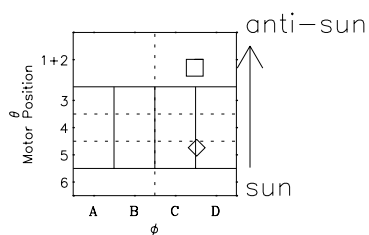

Galileo EPD Real-Time Omni 97308

Software Version: RTLINE_OMNI V 1.20
Data Production: 06-03-00
Plot Production: Sun Sep 16 08:01:55 2001

- ◇ = Jupiter look direction
- = Corotation look direction