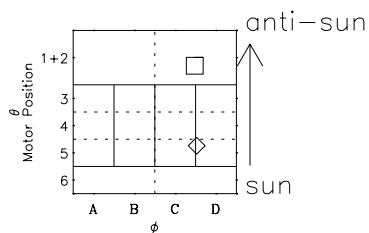

# Galileo EPD Real-Time Omni 97308

Software Version: RTLINE\_OMNI V 1.20  
Data Production: 06-03-00  
Plot Production: Sun Sep 16 08:01:55 2001

- ◇ = Jupiter look direction
- = Corotation look direction