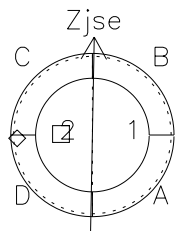

# Galileo EPD Real-Time Six-Sector 97308

Software Version: RTLINE\_R6 V 1.20  
Data Production: 06-03-00  
Plot Production: Sun Sep 16 08:02:14 2001

◇ = Jupiter look direction  
□ = Corotation look direction