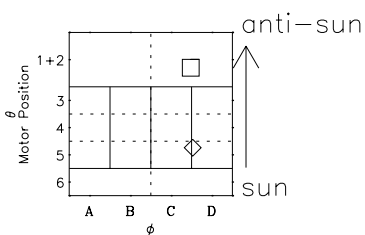

# Galileo EPD Real-Time Six-Sector 97308

Software Version: RTLINE\_R6 V 1.20  
Data Production: 06-03-00  
Plot Production: Sun Sep 16 08:02:14 2001

◇ = Jupiter look direction  
□ = Corotation look direction