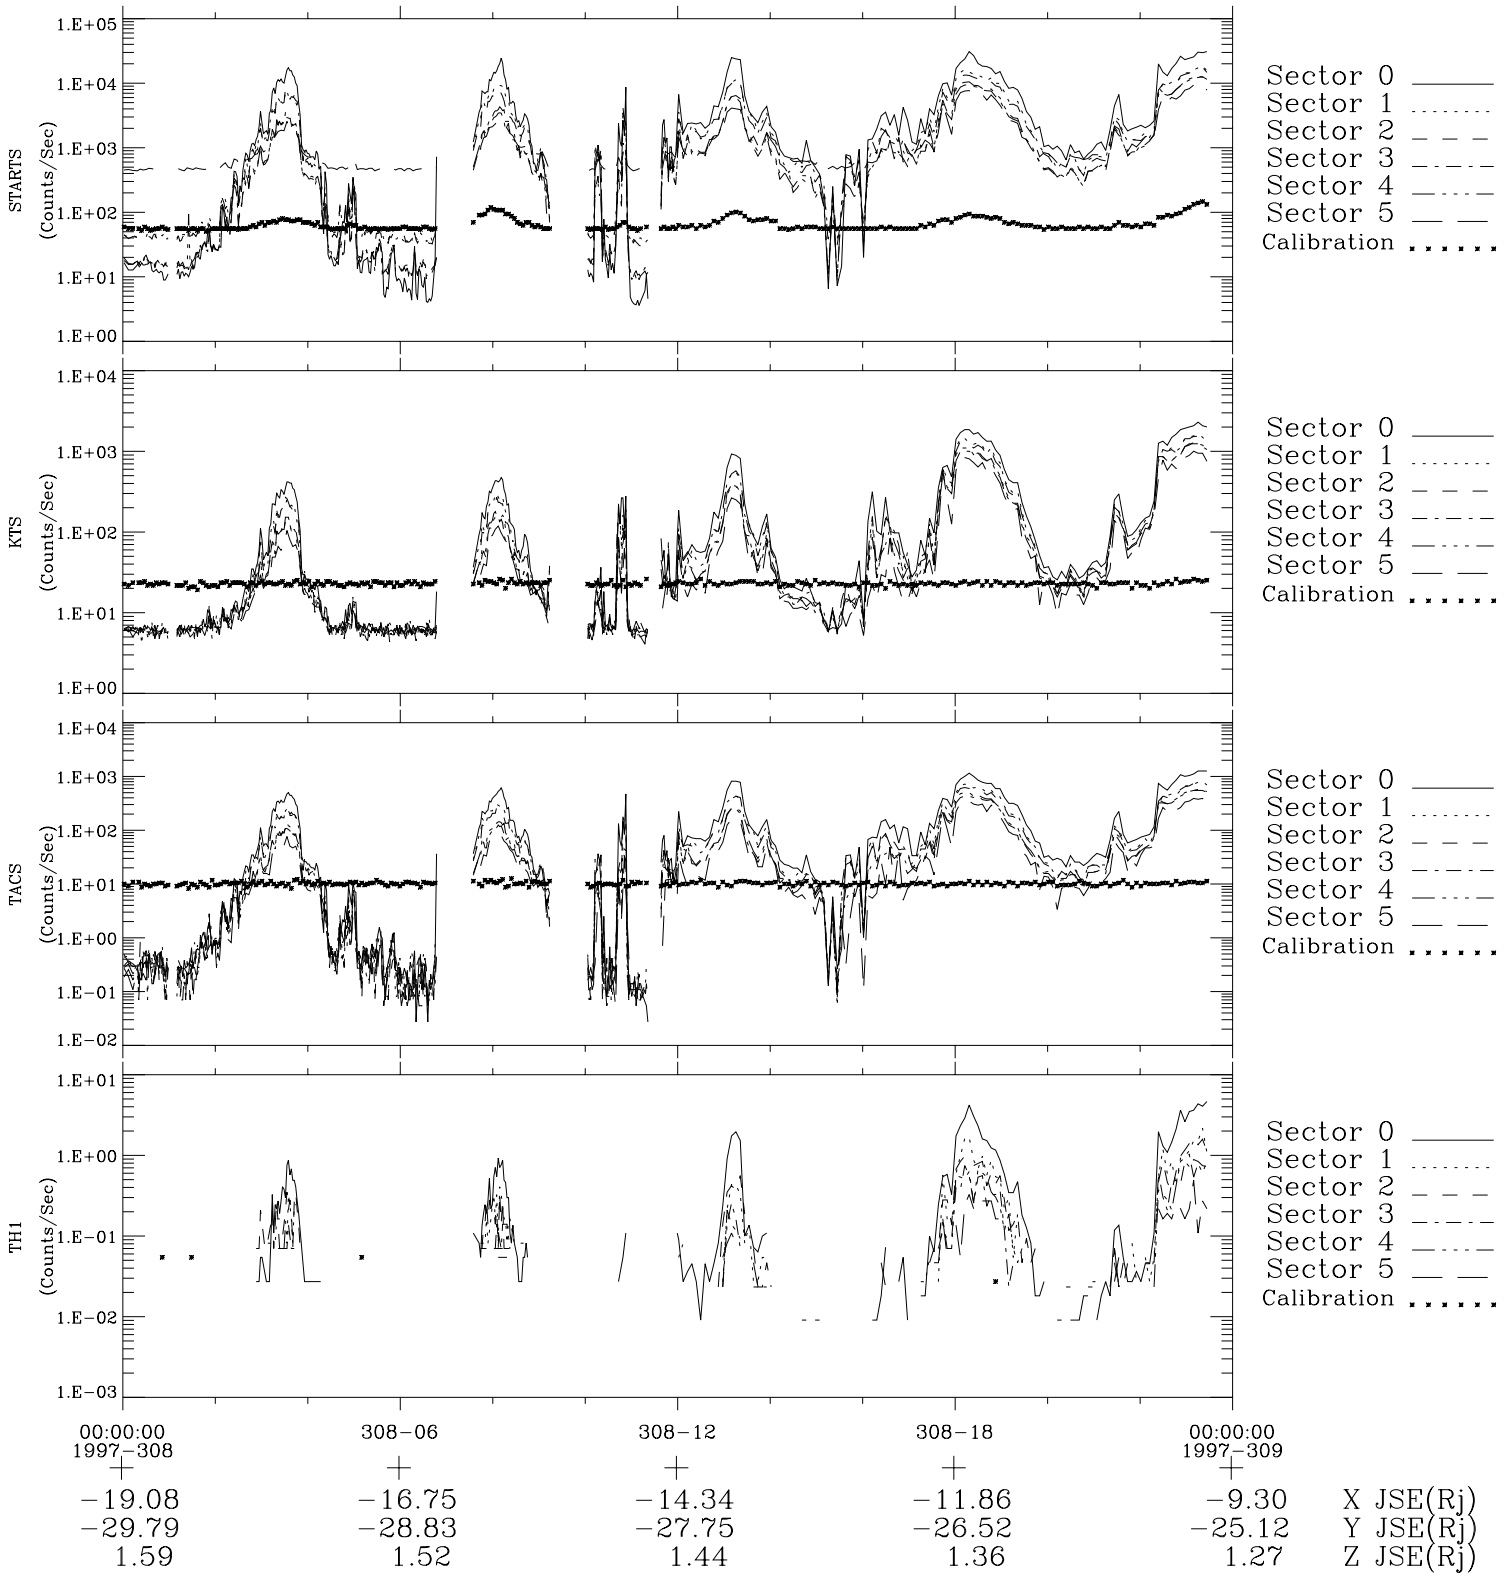

# Galileo EPD Real-Time Six-Sector 97308

Software Version: RTLINE\_R6 V 1.20  
Data Production: 06-03-00  
Plot Production: Sun Sep 16 08:02:14 2001

◇ = Jupiter look direction  
□ = Corotation look direction