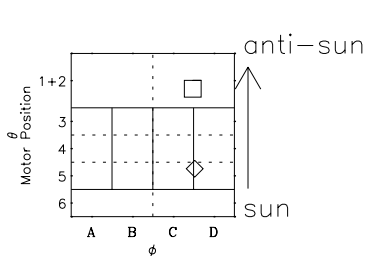

Galileo EPD Real-Time Six-Sector 97308

Software Version: RTLINE_R6 V 1.20
Data Production: 06-03-00
Plot Production: Sun Sep 16 08:02:13 2001

◇ = Jupiter look direction
□ = Corotation look direction