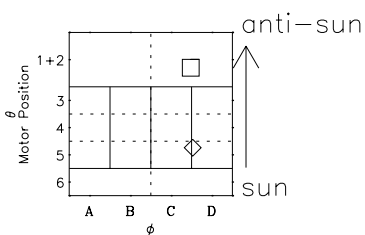

Galileo EPD Real-Time Six-Sector 97308

Software Version: RTLINE_R6 V 1.20
Data Production: 06-03-00
Plot Production: Sun Sep 16 08:02:12 2001

◇ = Jupiter look direction
□ = Corotation look direction