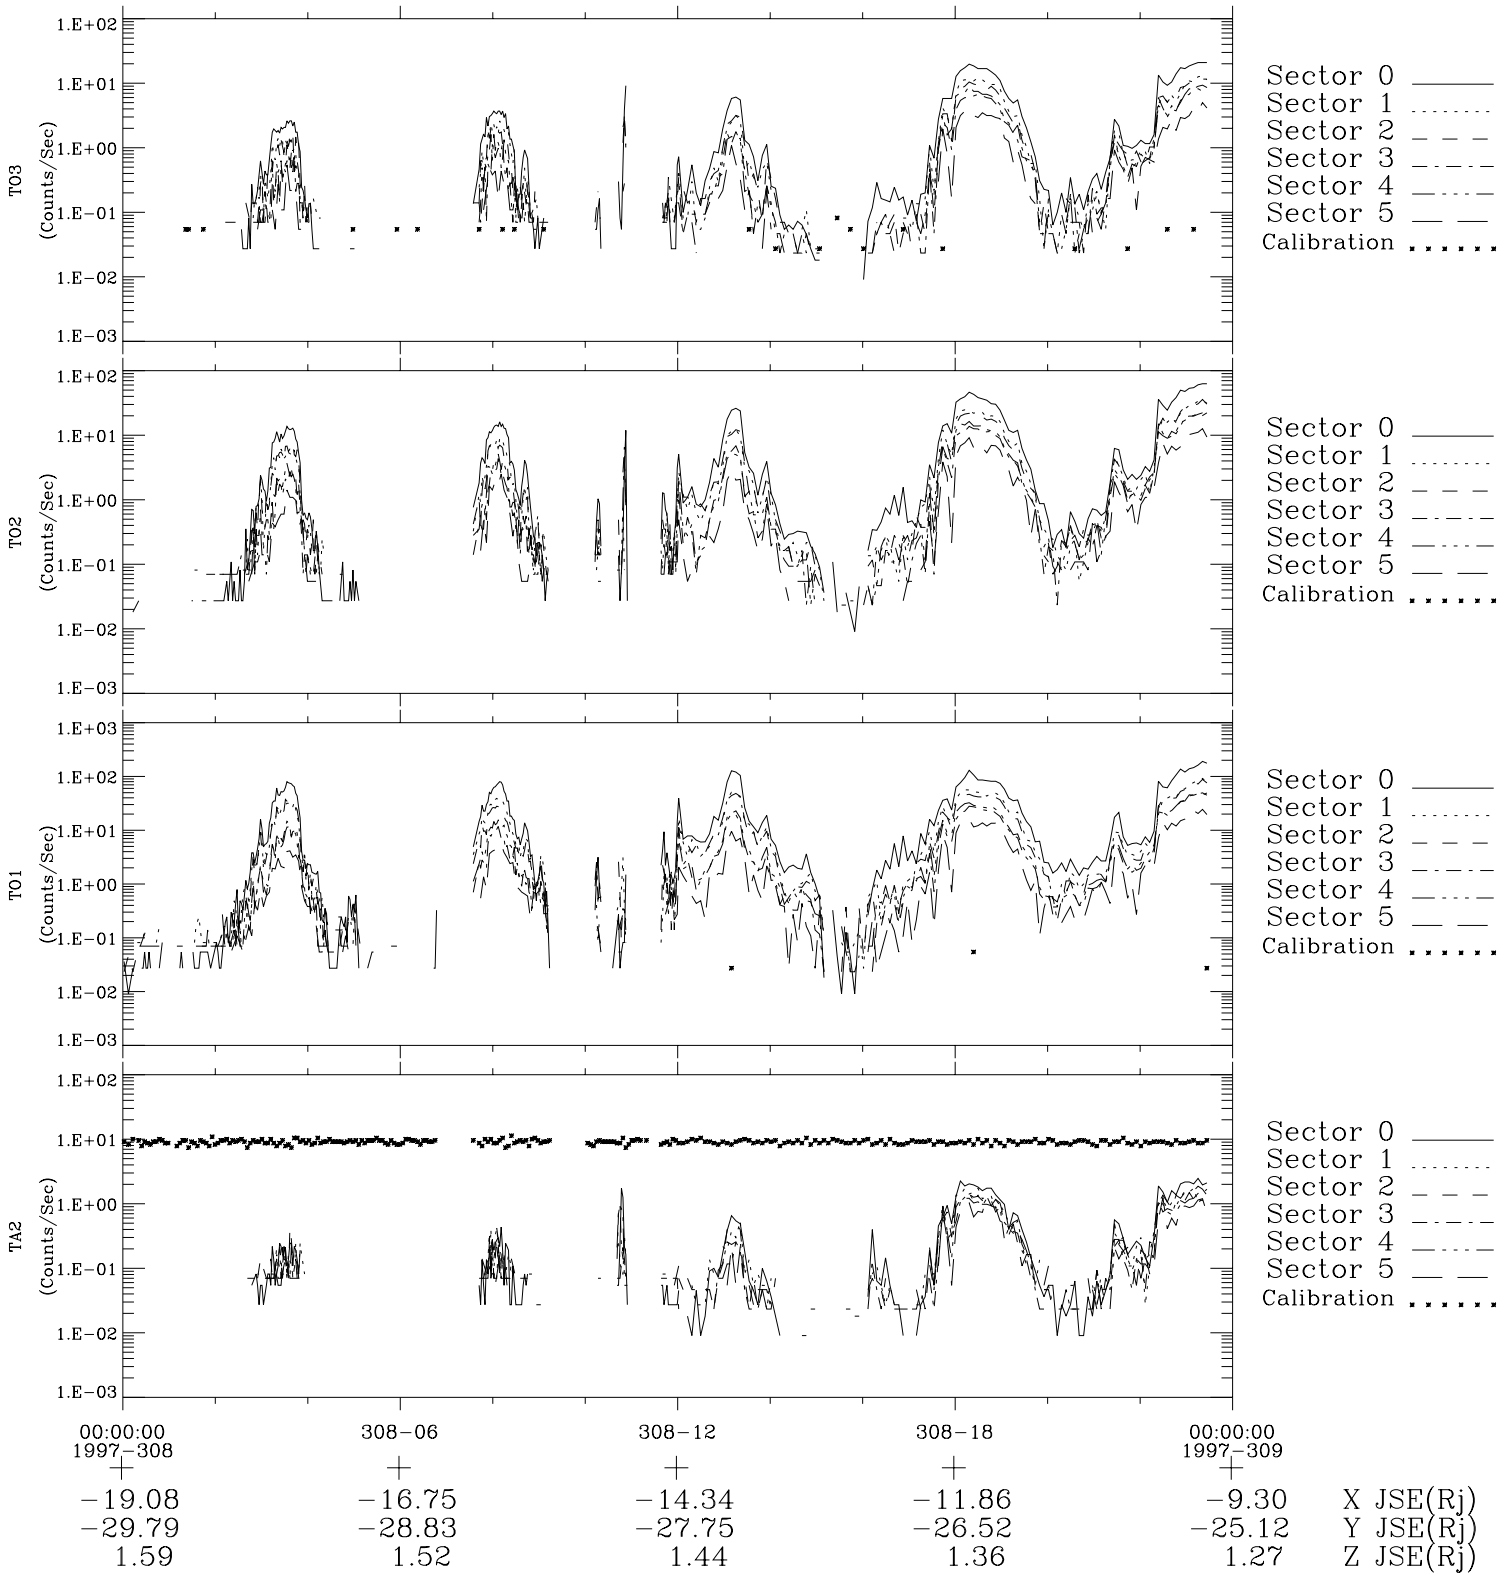

Galileo EPD Real-Time Six-Sector 97308

Software Version: RTLINE_R6 V 1.20
Data Production: 06-03-00
Plot Production: Sun Sep 16 08:02:12 2001

◇ = Jupiter look direction
□ = Corotation look direction