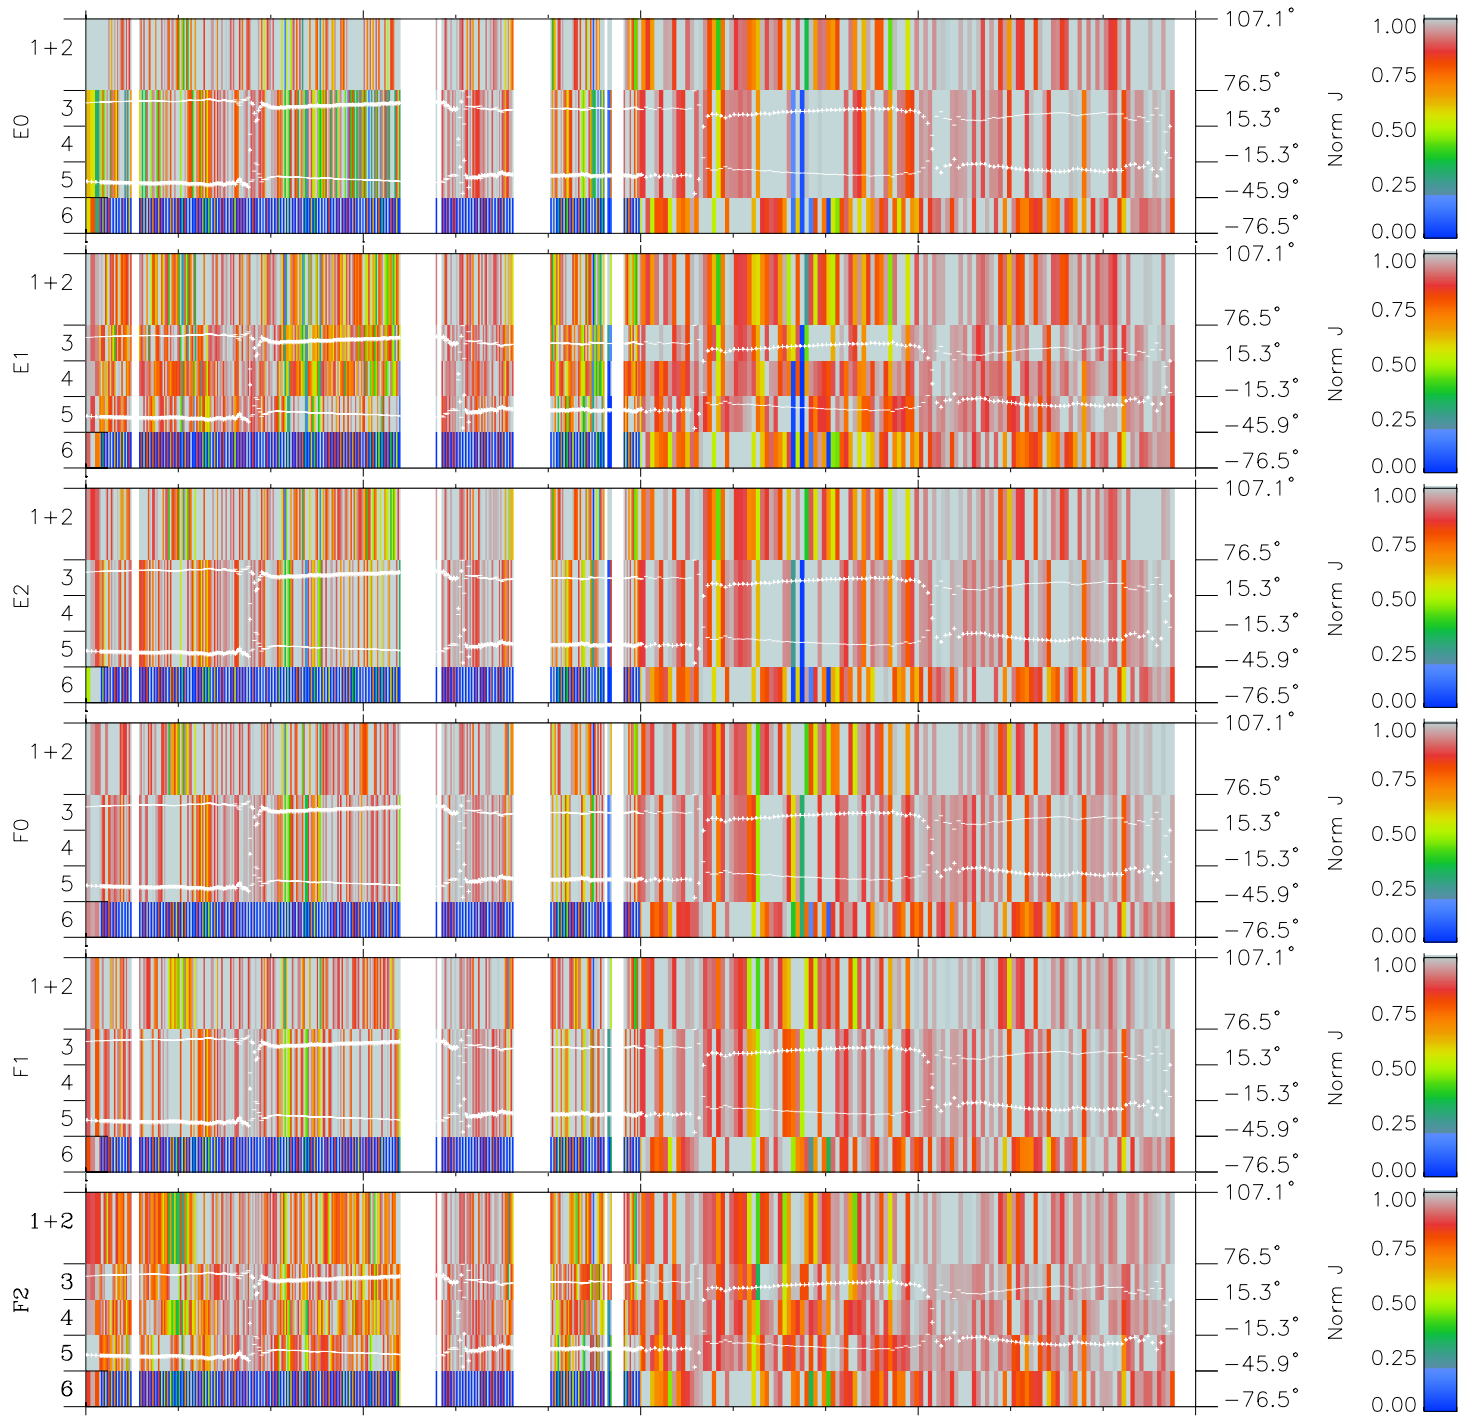

Galileo EPD Real Elevation Anisotropies 97308

Software Version: RTELEV_NORM V 1.20
Data Production: 06-03-00
Plot Production: Sun Sep 16 08:00:14 2001
Color File: wondr3
Geofactor File: 1.1

00:00:00 1997-308	308-06	308-12	308-18	00:00:00 1997-309	
+	+	+	+	+	
-19.08	-16.75	-14.34	-11.86	-9.30	X JSE(R _j)
-29.79	-28.83	-27.75	-26.52	-25.12	Y JSE(R _j)
1.59	1.52	1.44	1.36	1.27	Z JSE(R _j)

- ◇ = Jupiter look direction
- = Corotation look direction