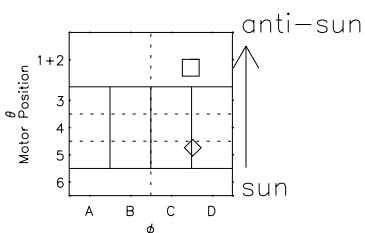

Galileo EPD Real Elevation Anisotropies 97308

Software Version: RTELEV_NORM V 1.20
Data Production: 06-03-00
Plot Production: Sun Sep 16 08:00:14 2001
Color File: wondr3
Geofactor File: 1.1

00:00:00 1997-308	308-06	308-12	308-18	00:00:00 1997-309	
+	+	+	+	+	
-19.08	-16.75	-14.34	-11.86	-9.30	X JSE(R _j)
-29.79	-28.83	-27.75	-26.52	-25.12	Y JSE(R _j)
1.59	1.52	1.44	1.36	1.27	Z JSE(R _j)

- ◇ = Jupiter look direction
- = Corotation look direction