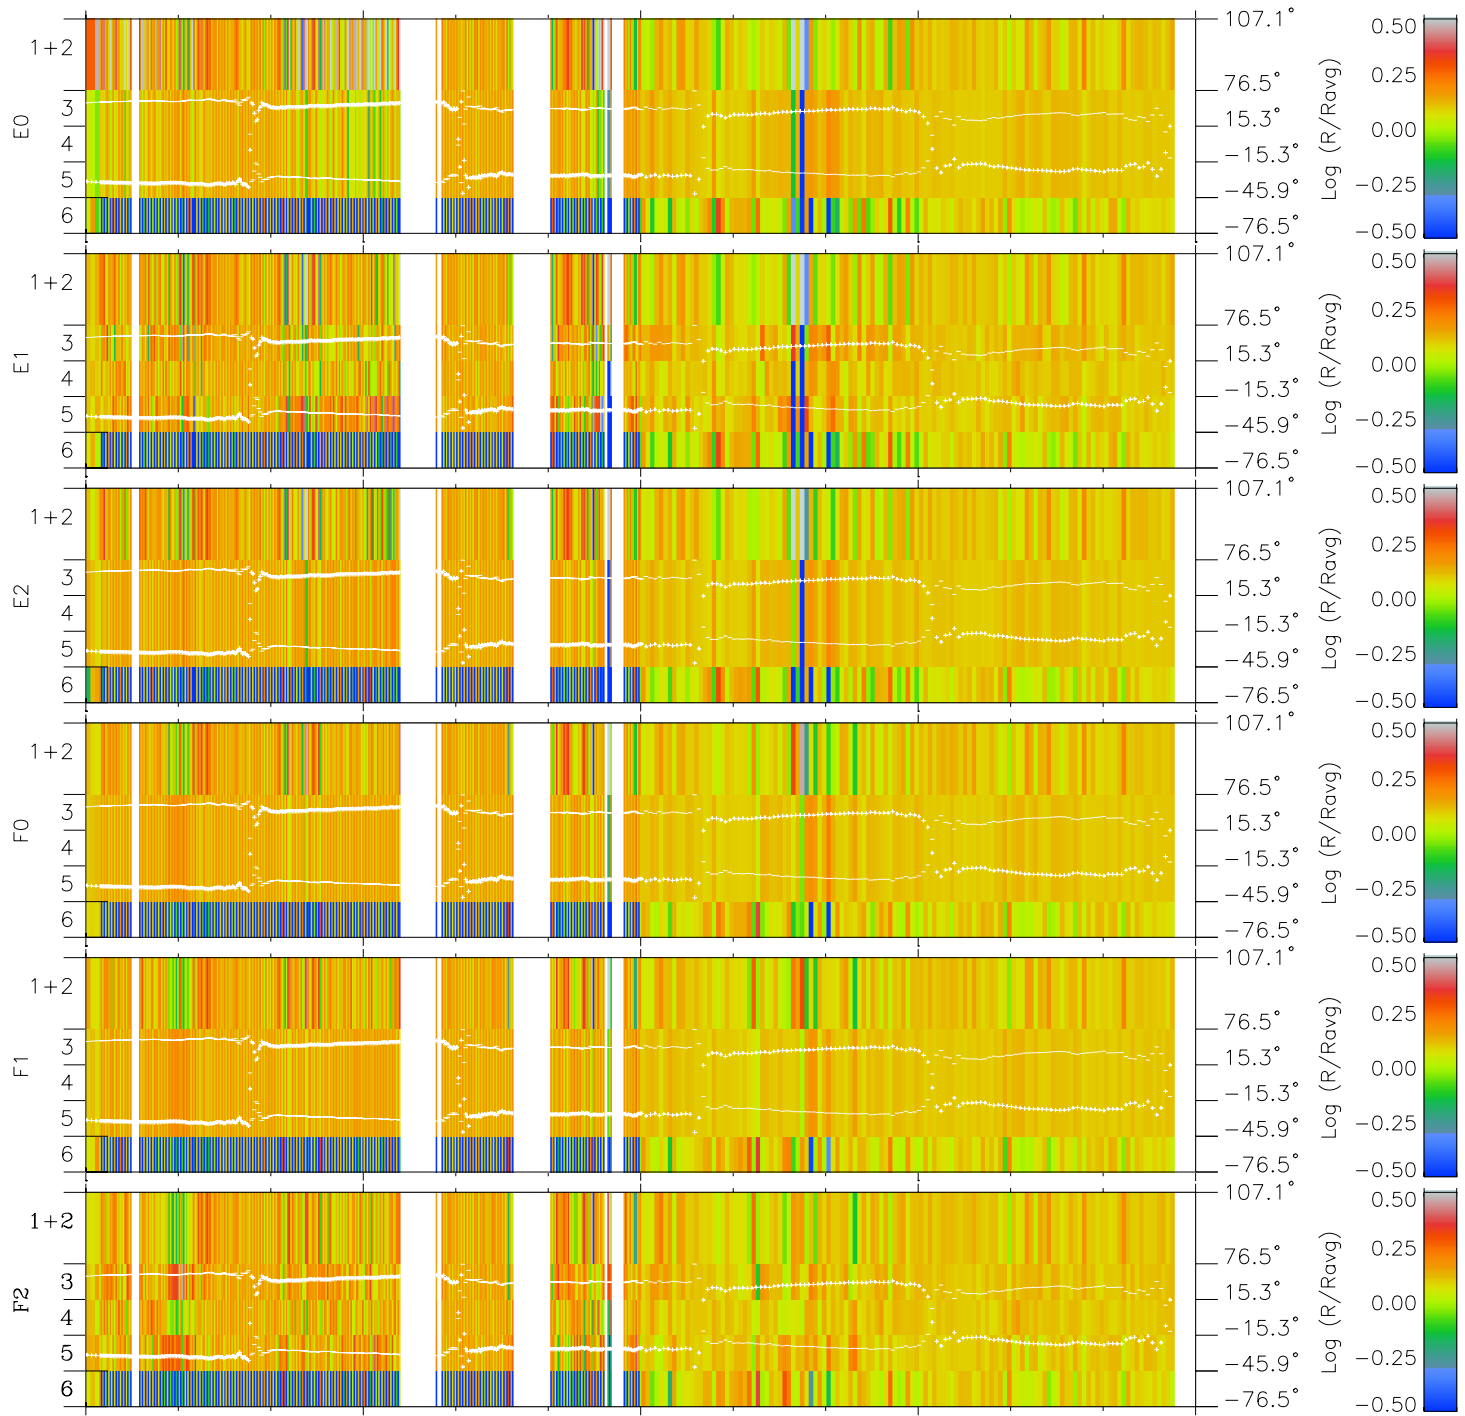

Galileo EPD Real Elevation Anisotropies 97308

Software Version: RTELEV_MEAN V 1.20
 Data Production: 06-03-00
 Plot Production: Sun Sep 16 07:59:12 2001
 Color File: wondr3
 Geofactor File: 1.1

00:00:00 1997-308	308-06	308-12	308-18	00:00:00 1997-309	
+	+	+	+	+	
-19.08	-16.75	-14.34	-11.86	-9.30	X JSE(R _j)
-29.79	-28.83	-27.75	-26.52	-25.12	Y JSE(R _j)
1.59	1.52	1.44	1.36	1.27	Z JSE(R _j)

- ◇ = Jupiter look direction
- = Corotation look direction