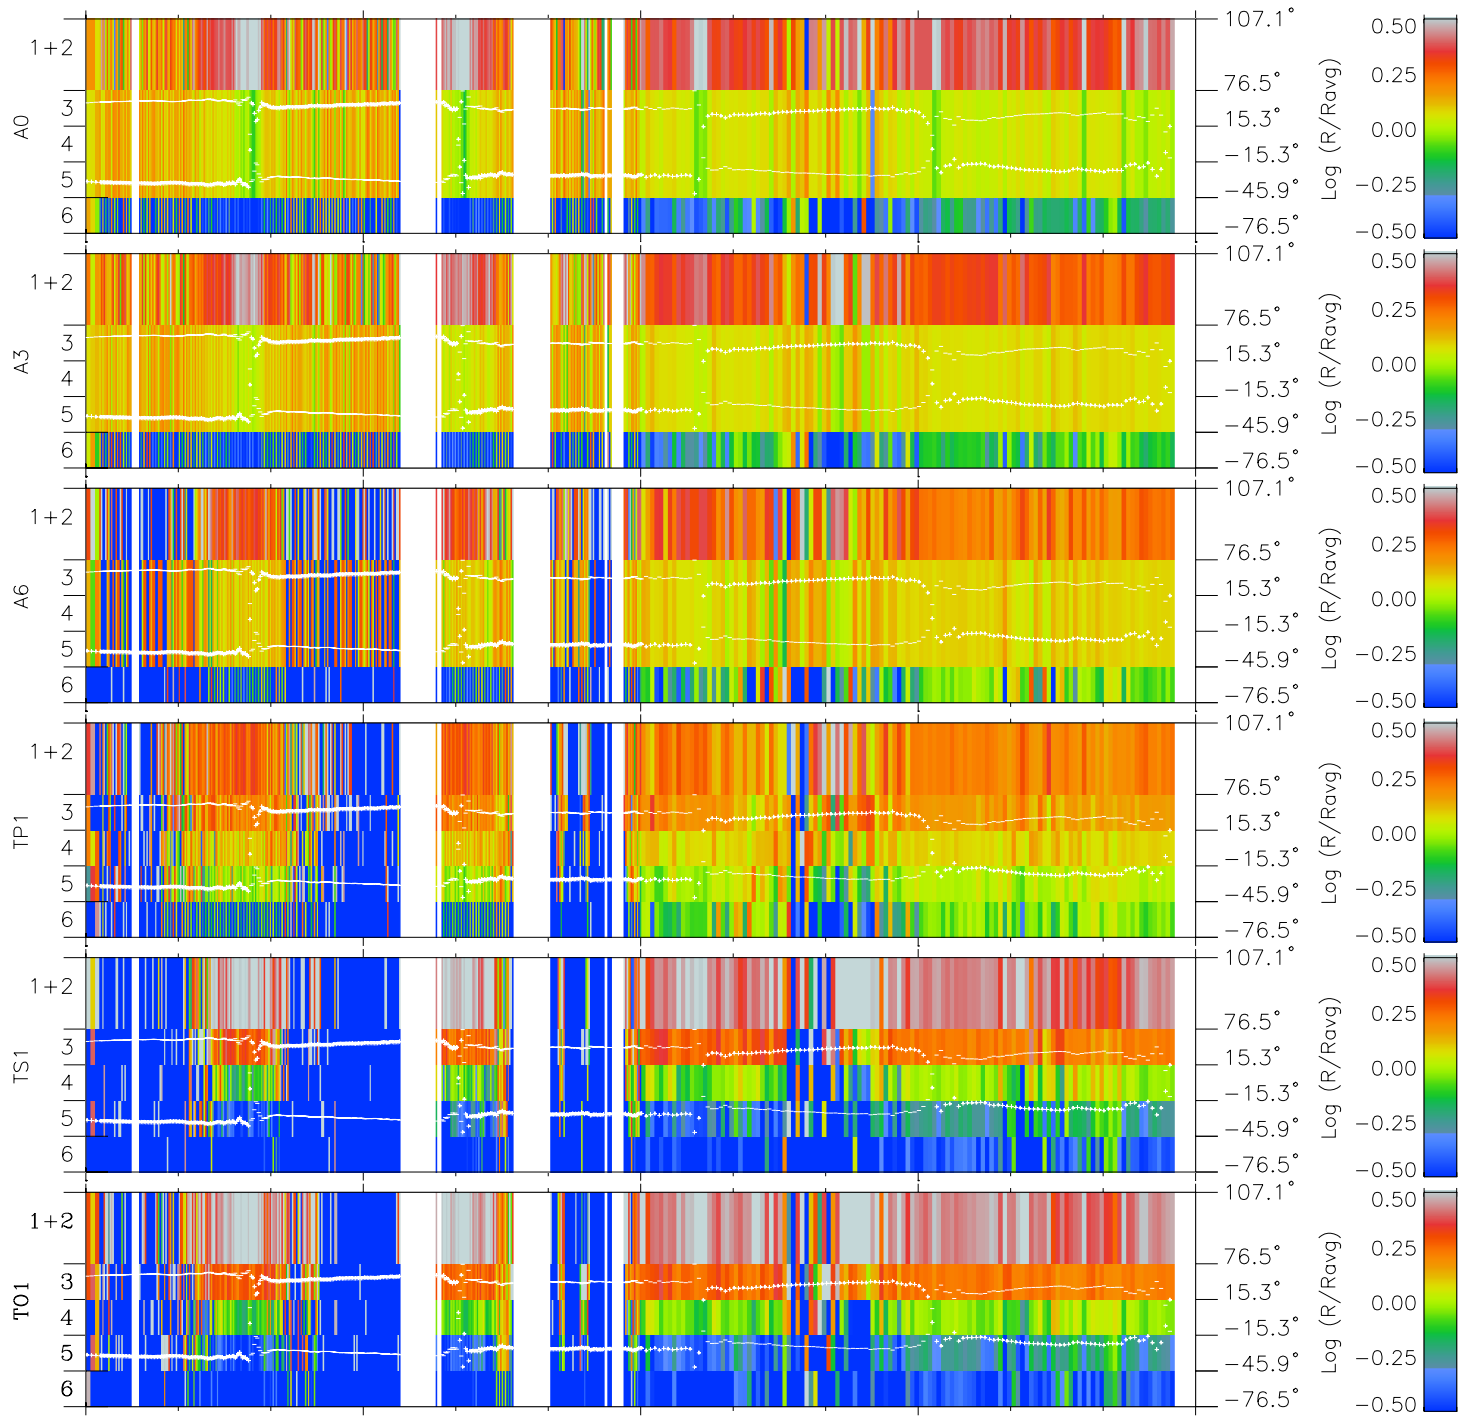

Galileo EPD Real Elevation Anisotropies 97308

Software Version: RTELEV_MEAN V 1.20
 Data Production: 06-03-00
 Plot Production: Sun Sep 16 07:58:57 2001
 Color File: wondr3
 Geofactor File: 1.1

00:00:00 1997-308	308-06	308-12	308-18	00:00:00 1997-309	
+	+	+	+	+	X JSE(R _j)
-19.08	-16.75	-14.34	-11.86	-9.30	Y JSE(R _j)
-29.79	-28.83	-27.75	-26.52	-25.12	Z JSE(R _j)
1.59	1.52	1.44	1.36	1.27	

- ◇ = Jupiter look direction
- = Corotation look direction